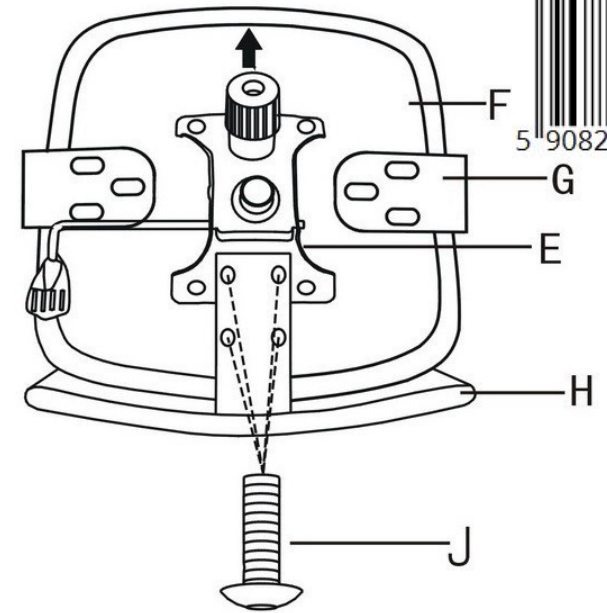

# BLACK ON BLACK

BLACK ON BLACK - W-93A-NL-4

**I** 4x  M6x20mm

**J** 10x  M6x30mm

**K** 1x  M5