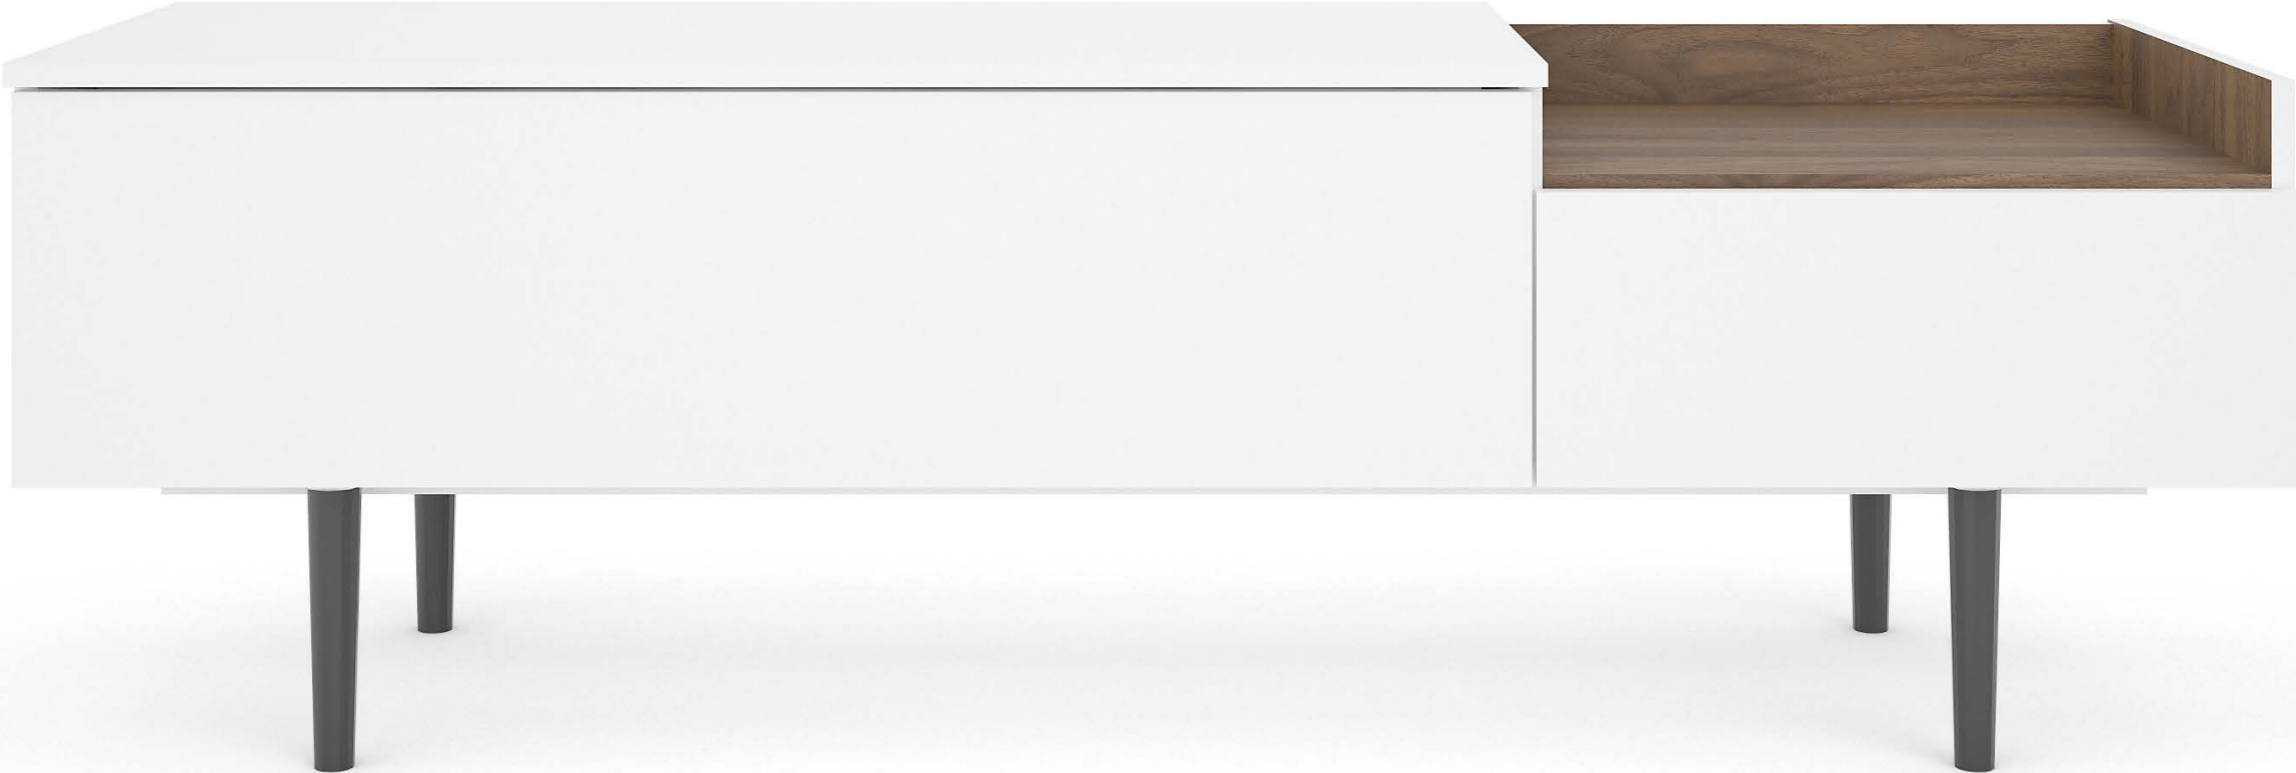

beautiful
SIDEBOARDS

PARAMETRIC DESIGN
WITH GRADUATION
SARAJEVO

92148 Sideboard. Colour dj/86

92148 Sideboard. Colour 49/dj

70048 Sideboard. Colour dj/86

70048 Sideboard. Colour 49/ak

70048 Sideboard. Colour fl/gh

colour
MIX

92144 Sideboard
Colour ak/53/em

SIDEBOARDS

92144 Sideboard

175.6 x 40 x 80 cm
69.1 x 15.8 x 31.5"
Colour: ak/53/em

92148 Sideboard

147.2 x 42 x 48.1 cm
58 x 16.5 x 18.9"
Colours: 49/dj - dj/86

70048 Sideboard

195.5 x 40.5 x 73.2 cm
77 x 15.9 x 28.8"
Colours: 49/ak - 49/dj - dj/86m

COLOURS

49 White **53** Dark grey **86** Black **ak** Oak structure **dj** Walnut **em** Teracotta

tvilum

~~WE ARE SUPPLIERS~~ PARTNERS