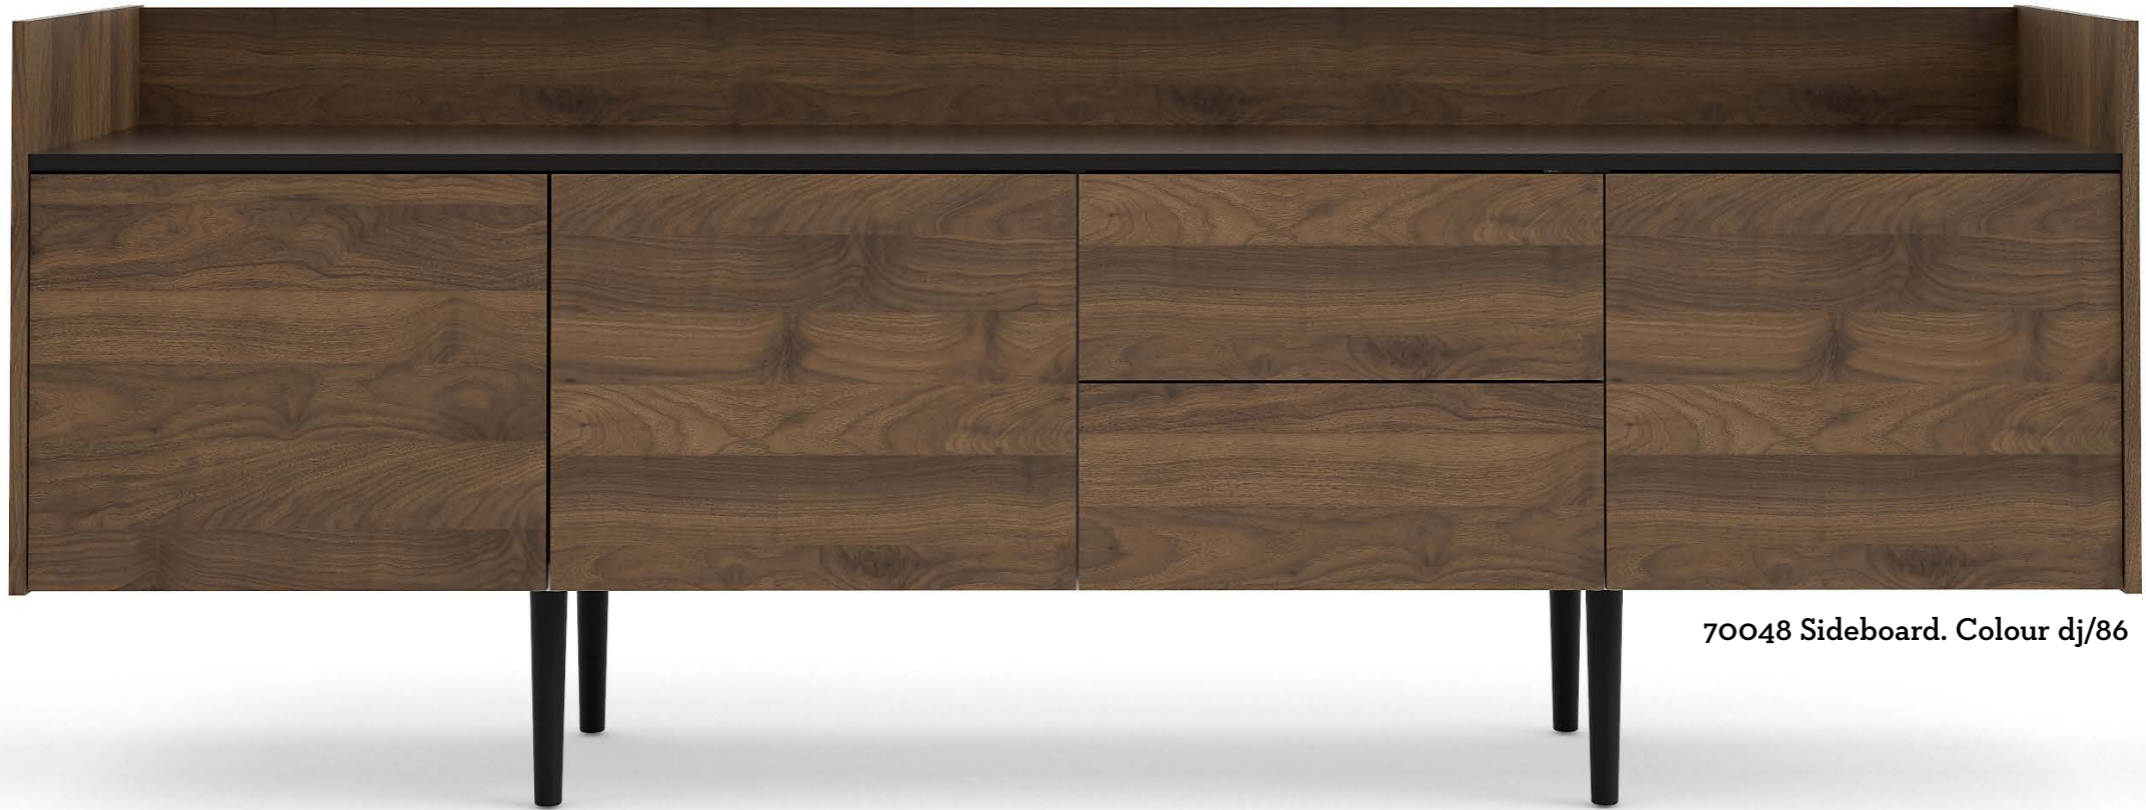

beautiful
SIDEBOARDS

PARAMETRIC DESIGN
WITH GRADUATION
SARAJEVO

92148 Sideboard. Colour dj/86

92148 Sideboard. Colour 49/dj

70048 Sideboard. Colour dj/86

70048 Sideboard. Colour 49/ak

70048 Sideboard. Colour fl/gh

colour
MIX

92144 Sideboard
Colour ak/53/em

SIDEBOARDS

92144 Sideboard

175.6 x 40 x 80 cm
69.1 x 15.8 x 31.5"
Colour: ak/53/em

92148 Sideboard

147.2 x 42 x 48.1 cm
58 x 16.5 x 18.9"
Colours: 49/dj - dj/86

70048 Sideboard

195.5 x 40.5 x 73.2 cm
77 x 15.9 x 28.8"
Colours: 49/ak - 49/dj - dj/86m

COLOURS

49 White **53** Dark grey **86** Black **ak** Oak structure **dj** Walnut **em** Teracotta

tvilum

~~WE ARE SUPPLIERS~~ PARTNERS