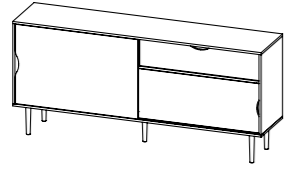

beautiful
SIDEBOARDS

PARAMETRIC DESIGN
WITH GRADUATION
SARAJEVO

92148 Sideboard. Colour dj/86

92148 Sideboard. Colour 49/dj

70048 Sideboard. Colour dj/86

70048 Sideboard. Colour 49/ak

70048 Sideboard. Colour fl/gh

colour
MIX

92144 Sideboard
Colour ak/53/em

SIDEBOARDS

92144 Sideboard

175.6 x 40 x 80 cm
69.1 x 15.8 x 31.5"
Colour: ak/53/em

92148 Sideboard

147.2 x 42 x 48.1 cm
58 x 16.5 x 18.9"
Colours: 49/dj - dj/86

70048 Sideboard

195.5 x 40.5 x 73.2 cm
77 x 15.9 x 28.8"
Colours: 49/ak - 49/dj - dj/86m

COLOURS

49 White **53** Dark grey **86** Black **ak** Oak structure **dj** Walnut **em** Teracotta

tvilum

~~WE ARE SUPPLIERS~~ PARTNERS