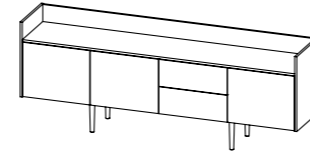

beautiful
SIDEBOARDS

PARAMETRIC DESIGN
WITH GRADUATION
SARAJEVO

92148 Sideboard. Colour dj/86

92148 Sideboard. Colour 49/dj

70048 Sideboard. Colour dj/86

70048 Sideboard. Colour 49/ak

70048 Sideboard. Colour fl/gh

colour
MIX

92144 Sideboard
Colour ak/53/em

SIDEBOARDS

92144 Sideboard

175.6 x 40 x 80 cm
69.1 x 15.8 x 31.5"
Colour: ak/53/em

92148 Sideboard

147.2 x 42 x 48.1 cm
58 x 16.5 x 18.9"
Colours: 49/dj - dj/86

70048 Sideboard

195.5 x 40.5 x 73.2 cm
77 x 15.9 x 28.8"
Colours: 49/ak - 49/dj - dj/86m

COLOURS

49 White **53** Dark grey **86** Black **ak** Oak structure **dj** Walnut **em** Teracotta

tvilum

~~WE ARE SUPPLIERS~~ PARTNERS