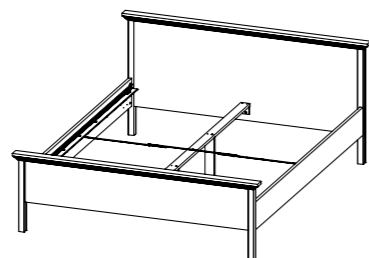

163.6 x 40.1 x 88 cm

64.4 x 15.8 x 24.7"

Colour: du/du

71308 Double dresser

82.1 x 34.2 x 202.2 cm

32.3 x 13.5 x 79.6"

Colour: du/du

WARDROBE AND BEDS

71303 Wardrobe

155.4 x 60.1 x 202.2 cm

61.2 x 23.7 x 79.6"

Colour: du/du

71315 Bed

173.4 x 211.4 x 85.5 cm

68.3 x 83.2 x 33.7"

Inside measurements:

161.2 x 201 cm / 63.5 x 79.1"

Colour: du/du

71316 Bed

153.4 x 201.4 x 85.5 cm

60.4 x 79.3 x 33.7"

Inside measurements:

141.2 x 191 cm / 55.6 x 75.2"

Colour: du/du