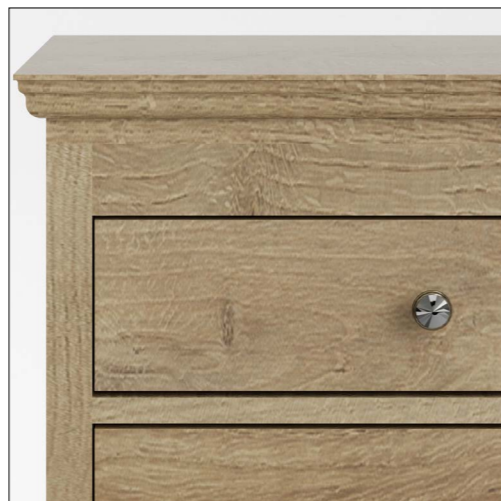

57.8 x 40.1 x 66.4 cm

22.8 x 15.8 x 26.1"

Colour: du/du

MODERN AND ROMANTIC STYLE

71301 Chest

82 x 40.1 x 88 cm

32.3 x 15.8 x 34.7"

Colour: du/du

71305 Double dresser

163.6 x 40.1 x 88 cm

64.4 x 15.8 x 24.7"

Colour: du/du

Made with fade-resistant foil, the Silkeborg collection comes in a wooden riviera oak finish. This is functional furniture in a high style look!

DECORATIVE DETAILS

Every unit has a crown moulding at the top and a distinct decorative moulding along the bottom to accentuate the warm country feel. The Silkeborg collection rests on legs and features metal knobs.