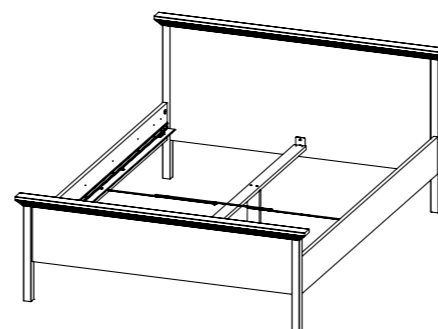

71303 Wardrobe

155.4 x 60.1 x 202.2 cm

61.2 x 23.7 x 79.6"

Colour: du/du

71315 Bed

173.4 x 211.4 x 85.5 cm

68.3 x 83.2 x 33.7"

Inside measurements:

161.2 x 201 cm / 63.5 x 79.1"

Colour: du/du

71316 Bed

153.4 x 201.4 x 85.5 cm

60.4 x 79.3 x 33.7"

Inside measurements:

141.2 x 191 cm / 55.6 x 75.2"

Colour: du/du