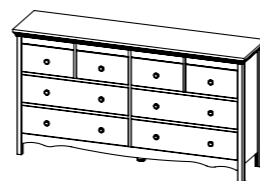

57.8 x 40.1 x 66.4 cm

22.8 x 15.8 x 26.1"

Colour: du/du

71301 Chest

82 x 40.1 x 88 cm

32.3 x 15.8 x 34.7"

Colour: du/du

71305 Double dresser