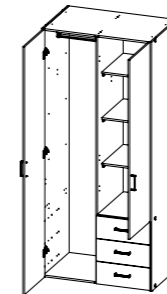

74.1 x 36 x 69.9 cm
29.2 x 14.2 x 27.5"

Colours: 49/49 - ak/ak

70420 Chest

74.1 x 40 x 92.3 cm
29.2 x 14.2 x 36.4"

Colours: ak/ak

70422 Chest

74.1 x 35.7 x 114.4 cm
29.2 x 14.1 x 45"

Colours: 49/49 - ak/ak

WARDROBES

70425 Wardrobe

77.6 x 49.5 x 200.4 cm
30.6 x 19.5 x 78.9"

Colours: 49/49 - 49/uu - ak/ak - ak/uu

70427 Wardrobe

115.8 x 49.5 x 200.4 cm
30.6 x 19.5 x 78.9"

Colours: 49/49 - 49/uu - ak/ak - ak/uu

70429 Wardrobe

154 x 49.5 x 200.4 cm
60.6 x 19.5 x 78.9"

Colours: 49/49 - 49/uu - ak/ak - ak/uu

70431 Wardrobe

77.6 x 49.5 x 175.4 cm
30.6 x 19.5 x 69.1"

Colour: 49/49

70433 Wardrobe

115.8 x 49.5 x 175.4 cm
45.6 x 19.5 x 69.1"

Colour: 49/49

WARDROBES

70436 Wardrobe

39.4 x 41.5 x 175.4 cm

15.5 x 16.3 x 69.1"

Colour: 49/49

70417 Wardrobe

77.6 x 41.5 x 175.4 cm