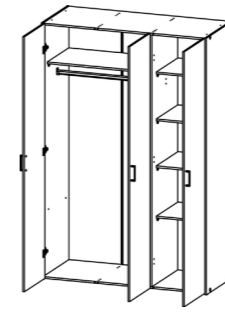

Colour: 49/49

WARDROBES

70436 Wardrobe

39.4 x 41.5 x 175.4 cm

15.5 x 16.3 x 69.1"

Colour: 49/49

70417 Wardrobe

77.6 x 41.5 x 175.4 cm

30.6 x 16.3 x 69.1"

Colour: 49/49

70418 Wardrobe

77.6 x 49.5 x 175.4 cm

30.6 x 19.5 x 69.1"

Colour: 49/49

70419 Wardrobe

115.8 x 49.5 x 175.4 cm

45.6 x 19.5 x 69.1"

Colour: 49/49

STORAGE

82190 Storage

59.6 x 68.3 x 122 cm

23.5 x 28.9 x 48"

Colour: 59

82190 Add-on