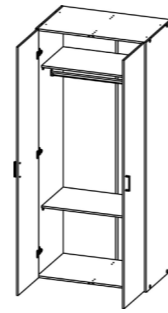

154 x 49.5 x 200.4 cm
60.6 x 19.5 x 78.9"

Colours: 49/49 - 49/uu - ak/ak - ak/uu

70431 Wardrobe

77.6 x 49.5 x 175.4 cm
30.6 x 19.5 x 69.1"

Colour: 49/49

70433 Wardrobe

115.8 x 49.5 x 175.4 cm
45.6 x 19.5 x 69.1"

Colour: 49/49

WARDROBES

70436 Wardrobe

39.4 x 41.5 x 175.4 cm

15.5 x 16.3 x 69.1"

Colour: 49/49

70417 Wardrobe

77.6 x 41.5 x 175.4 cm

30.6 x 16.3 x 69.1"

Colour: 49/49

70418 Wardrobe

77.6 x 49.5 x 175.4 cm

30.6 x 19.5 x 69.1"

Colour: 49/49

70419 Wardrobe

115.8 x 49.5 x 175.4 cm

45.6 x 19.5 x 69.1"

Colour: 49/49

STORAGE

82190 Storage

59.6 x 68.3 x 122 cm

23.5 x 28.9 x 48"

Colour: 59

82190 Add-on