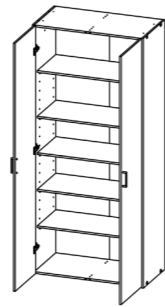

154 x 49.5 x 200.4 cm
60.6 x 19.5 x 78.9"

Colours: 49/49 - 49/uu - ak/ak - ak/uu

70431 Wardrobe

77.6 x 49.5 x 175.4 cm
30.6 x 19.5 x 69.1"

Colour: 49/49

70433 Wardrobe

115.8 x 49.5 x 175.4 cm
45.6 x 19.5 x 69.1"

Colour: 49/49

WARDROBES

70436 Wardrobe

39.4 x 41.5 x 175.4 cm

15.5 x 16.3 x 69.1"

Colour: 49/49

70417 Wardrobe

77.6 x 41.5 x 175.4 cm

30.6 x 16.3 x 69.1"

Colour: 49/49

70418 Wardrobe

77.6 x 49.5 x 175.4 cm

30.6 x 19.5 x 69.1"

Colour: 49/49

70419 Wardrobe

115.8 x 49.5 x 175.4 cm

45.6 x 19.5 x 69.1"

Colour: 49/49

STORAGE

82190 Storage

59.6 x 68.3 x 122 cm

23.5 x 28.9 x 48"

Colour: 59

82190 Add-on