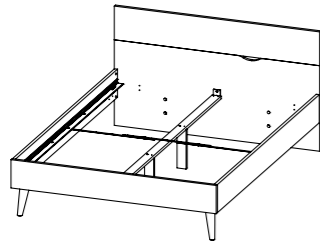

BEDS

*Slats support 42 mm

75392* Bed

145.1 x 197.4 x 83.7 cm

57.1 x 77.7 x 33"

Inside measurements:

140.5 x 191 cm / 55.3 x 75.2"

Colours: 49/ak - 49/gm