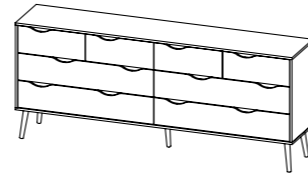

75455 Double dresser

195.6 x 39.1 x 81.7 cm
77 x 15.4 x 32.2"
Colours: 49/ak - 49/gm

50.1 x 39.1 x 49.7 cm
19.7 x 15.4 x 19.6"
Colours: 49/ak - 49/gm