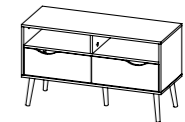

75383 TV-unit

98.6 x 39.1 x 56.6 cm
38.8 x 15.4 x 22.7"
Colours: 49/ak - 49/gm