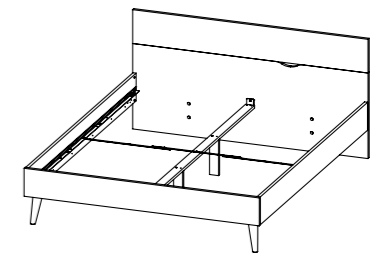

75379* Bed

166.3 x 207.4 x 83.7 cm

65.5 x 81.7 x 33"

Inside measurements:

161.5 x 201 cm / 63.6 x 79.1"

Colours: 49/ak - 49/gm

COLOURS

49

White

60

Black

ak

Oak structure

gm

Black mat

Measurements indicated as width x depth x height