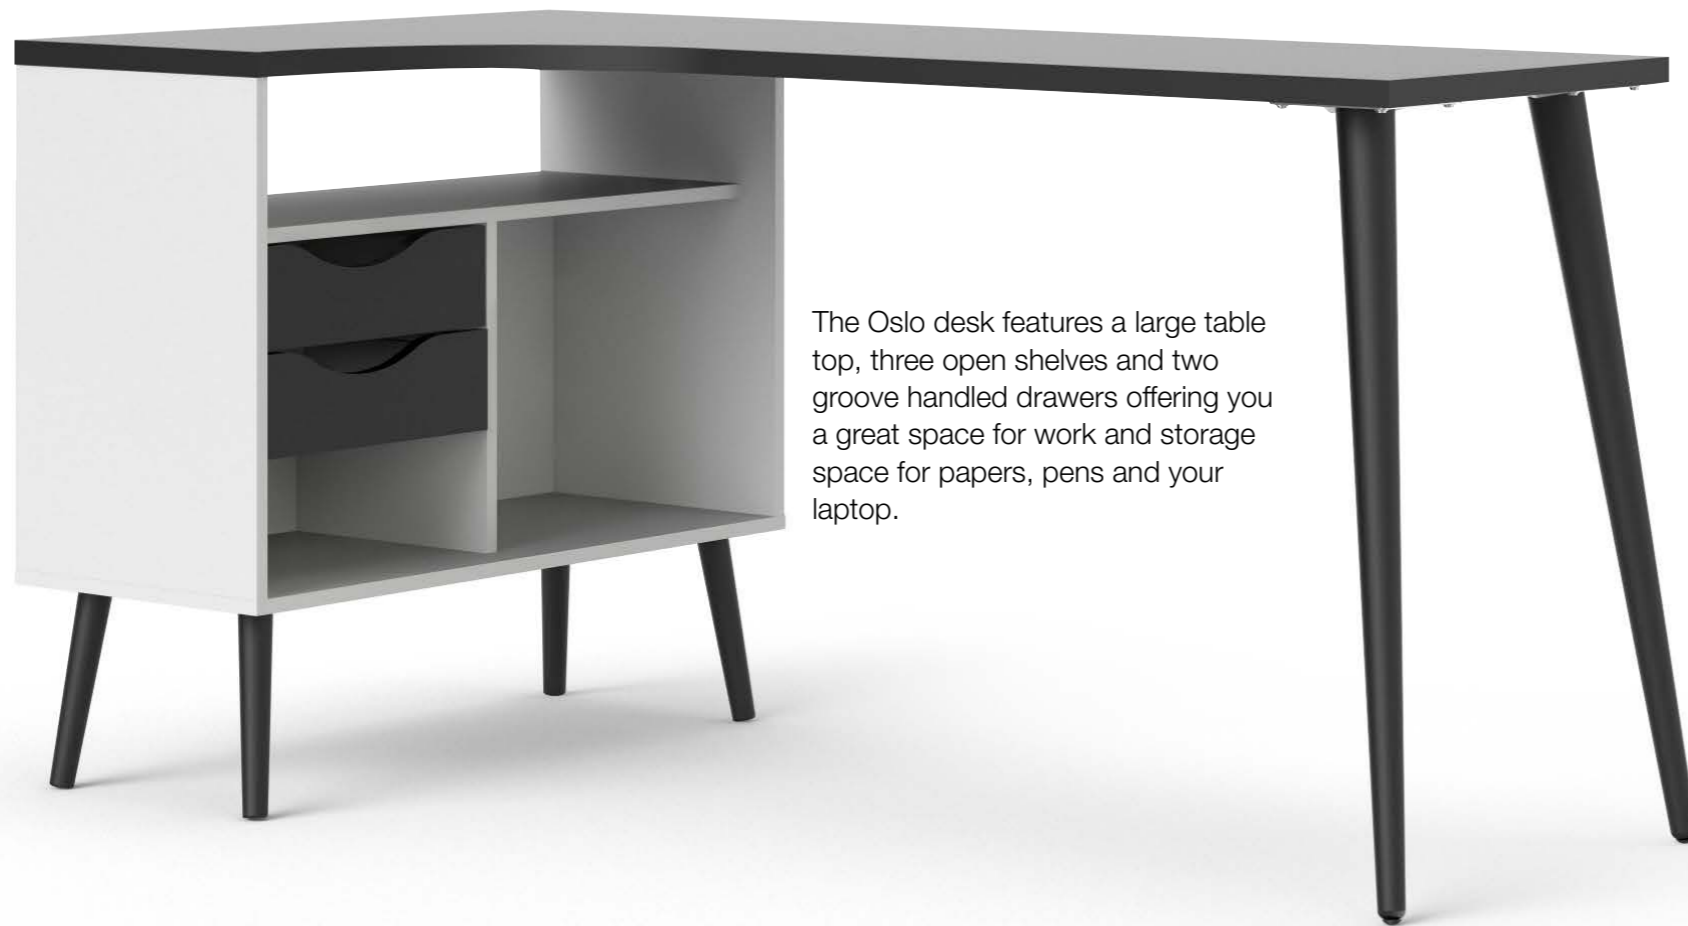

# COFFEE TABLE

# CONSOLE TABLE

**75388 Console table**  
103.1 x 43.5 x 89.8 cm  
40.6 x 17.1 x 35.6"  
Colours: 49/ak - 49/gm

### 75389 Desk

65.1 x 48.1 x 180.4 cm

25.6 x 18.9 x 71"

Colours: 49/ak - 49/gm

The Oslo desk features a large table top, three open shelves and two groove handled drawers offering you a great space for work and storage space for papers, pens and your laptop.