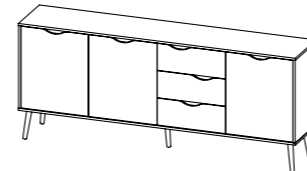

## SIDEBOARDS AND TV-UNITS

**75381 Sideboard**

147.1 x 39.1 x 81.7 cm  
57.9 x 15.4 x 32.2"  
Colours: 49/ak - 49/gm

**75387 Sideboard**

98.6 x 39.1 x 81.7 cm  
38.8 x 15.4 x 32.2"  
Colours: 49/ak - 49/gm