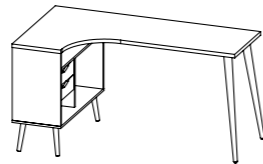

75450 Desk

145.1 x 81 x 75.8 cm
57.1 x 31.9 x 29.8"
Colours: 49/ak - 49/gm