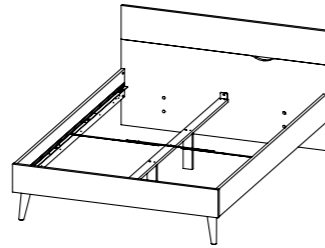

## BEDS

\*Slats support 42 mm

**75392\* Bed**

145.1 x 197.4 x 83.7 cm

57.1 x 77.7 x 33"

Inside measurements:

140.5 x 191 cm / 55.3 x 75.2"

Colours: 49/ak - 49/gm