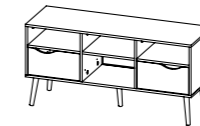

75391 TV-unit

117.1 x 39.1 x 57.4 cm
46.1 x 15.4 x 22.6"
Colours: 49/ak - 49/gm