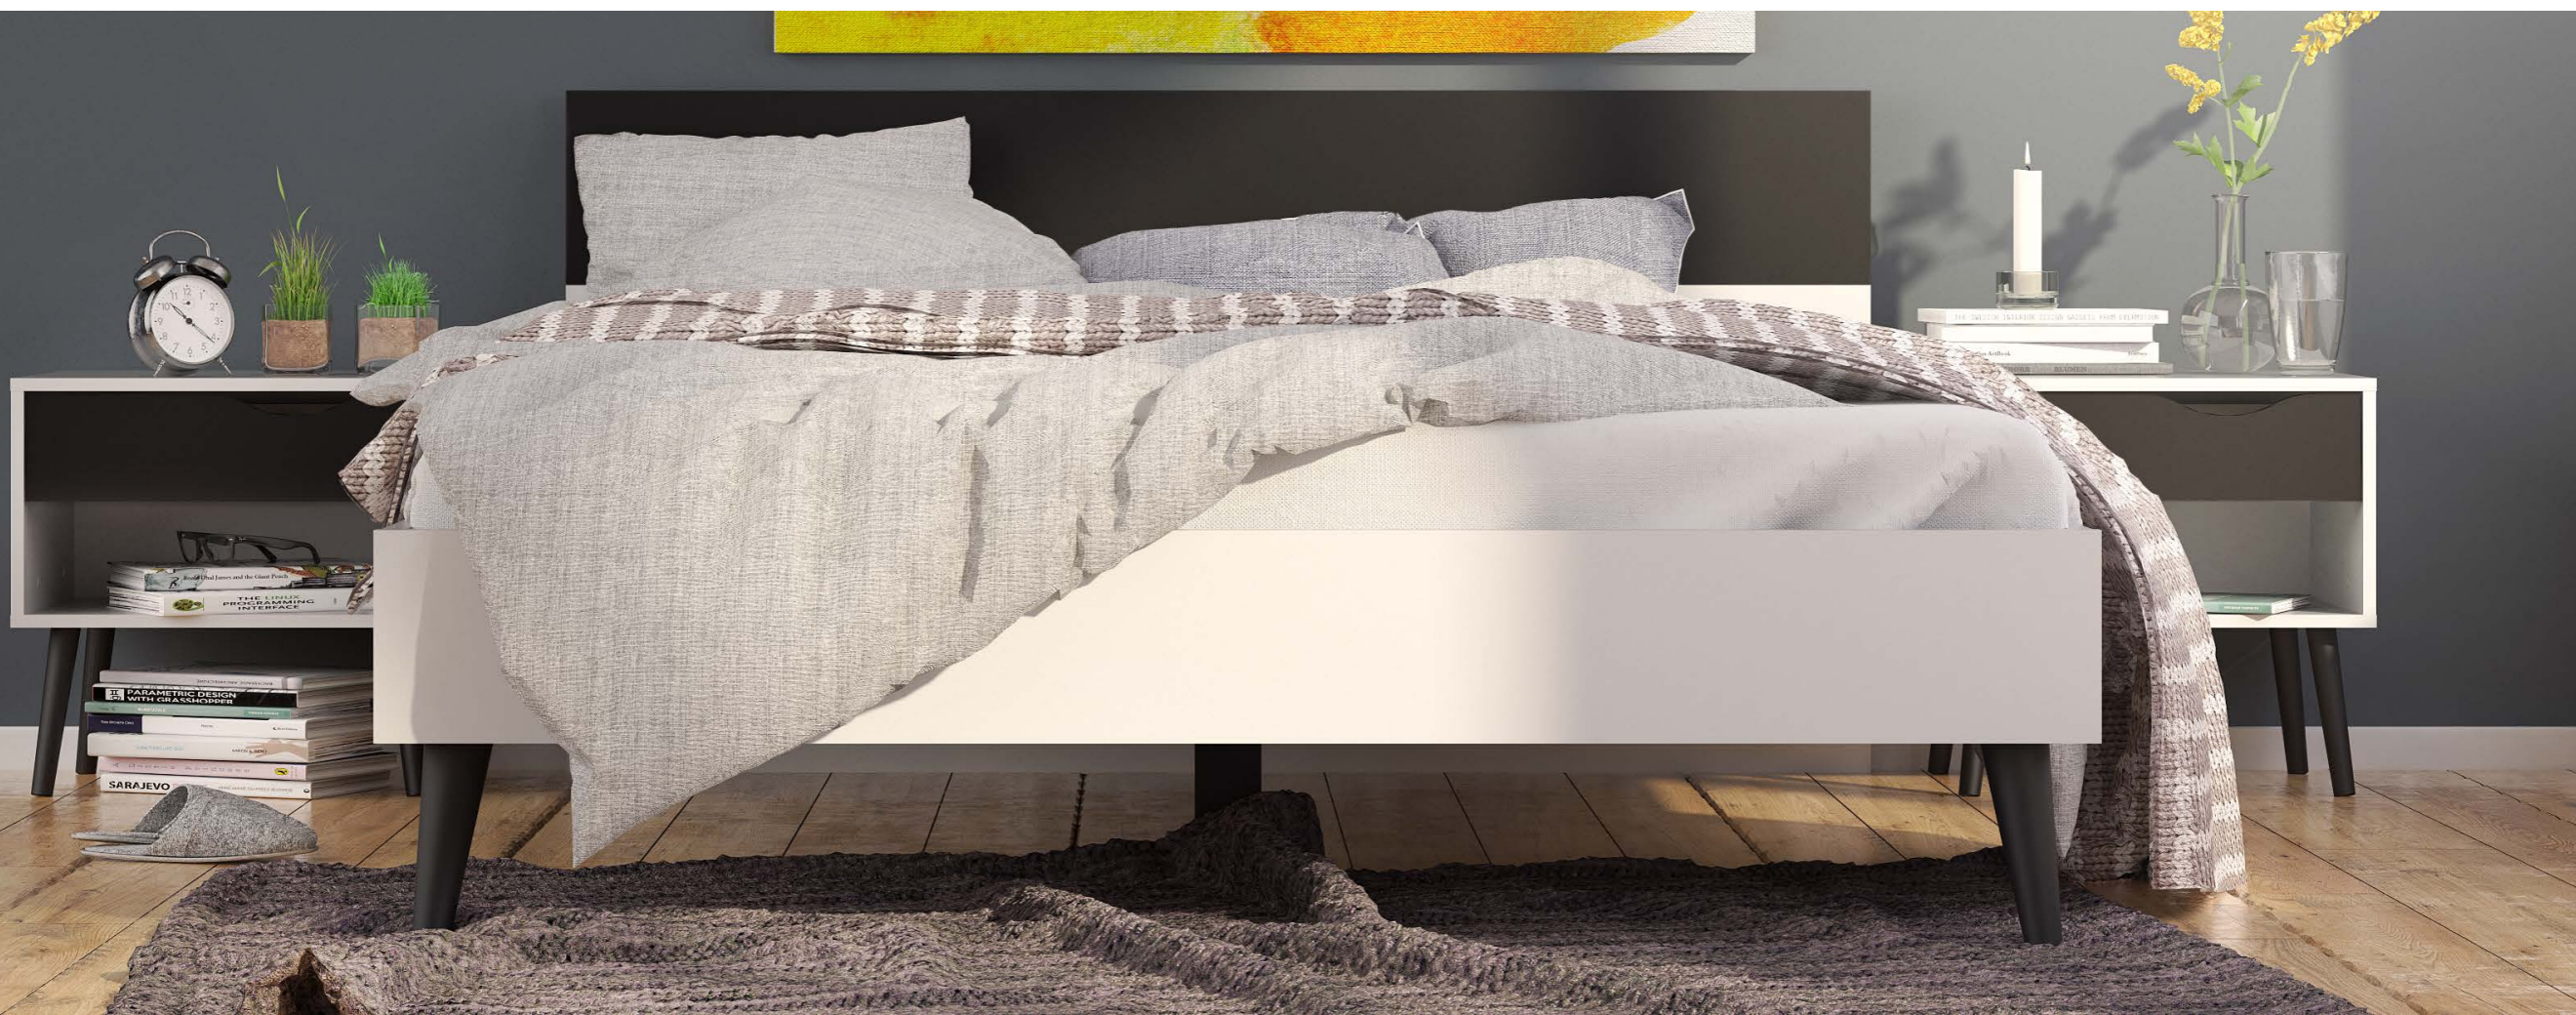

75379* Bed

166.3 x 207.4 x 83.7 cm

65.5 x 81.7 x 33"

Inside measurements:

161.5 x 201 cm / 63.6 x 79.1"

Colours: 49/ak - 49/gm