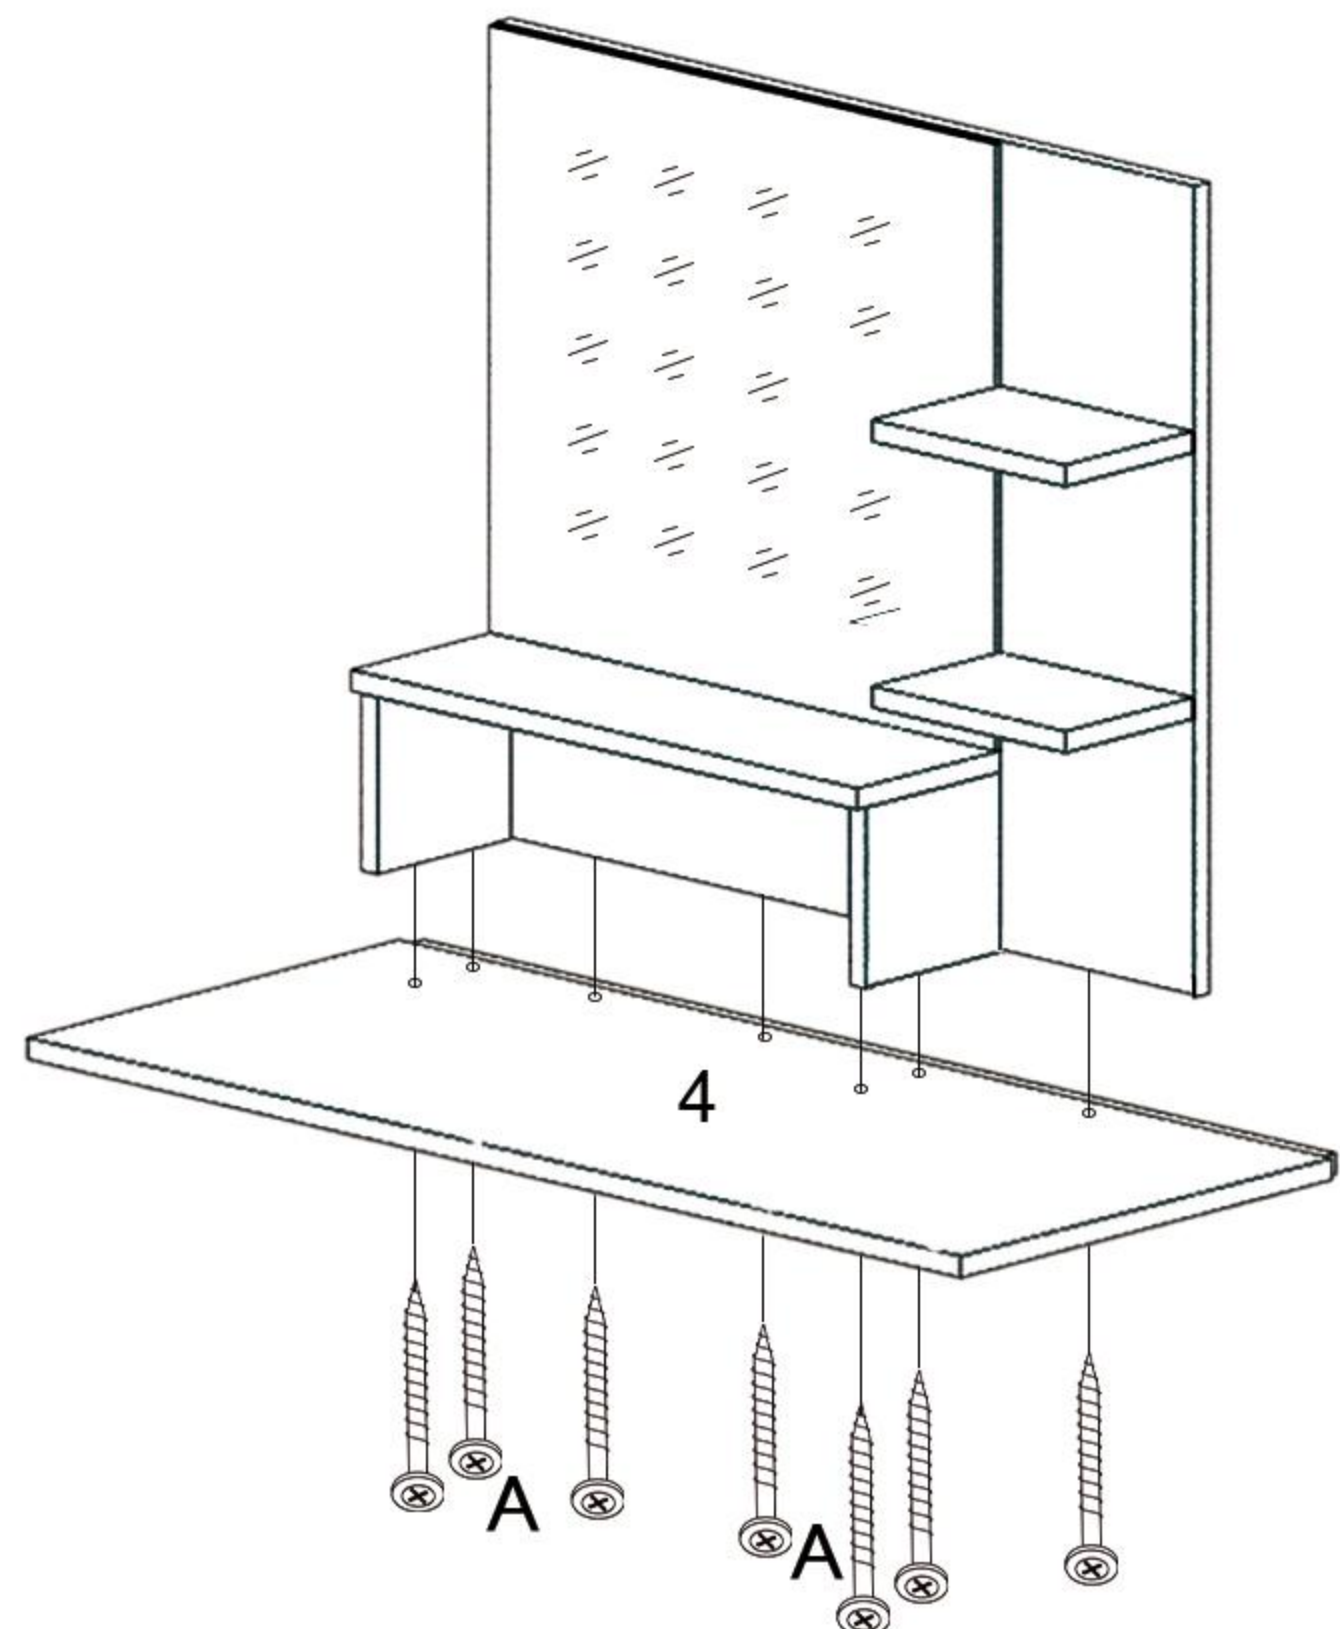

Name PWJJDT0012 / Dressing table

Size 90cm * 137cm * 38cm

number	Illustration	Dimension	Piece
A		M5 x 35mm	x 13
B		M6×28mm	x 41
C		M15 x 10mm	x 41
D		M4 x 14mm	x 20
E		M1 x 17mm	x 20
F		M4 x 18mm	x 4
G		Drawer slide	x 2
H		Screwdriver	x 1
I		Hinge	x 2
J		Handle	x 2
K		Foot pad	x 6

Parts List

Part art	Piece	Match number	Part art	Piece	Match number
	x 1	1 Left mirror plate		x 1	10 Right side panel
	x 1	2 Left side panel		x 2	11 Small partition
	x 1	3 Middle side panel		x 1	12 Storage board
	x 1	4 Countertop		x 2	13 Storage board support plate
	x 1	5 Drawer right side panel		x 1	14 Drawer baffle
	x 1	6 Cabinet door		x 1	15 Drawer left side panel
	x 1	7 Drawer bottom		x 1	16 Drawer panel
	x 1	8 Bottom plate		x 1	17 Midplane
	x 1	9 Front bezel		x 1	18 Cabinet back panel
				x 1	19 Middle panel

1

2

3

4

5

6

*Note that when mounting rails on No. 2 and No. 3 panels, the direction of the guide rail and the corresponding hole position of the screw are shown in the circle.

7

8

9

10

11

12

13

14

15