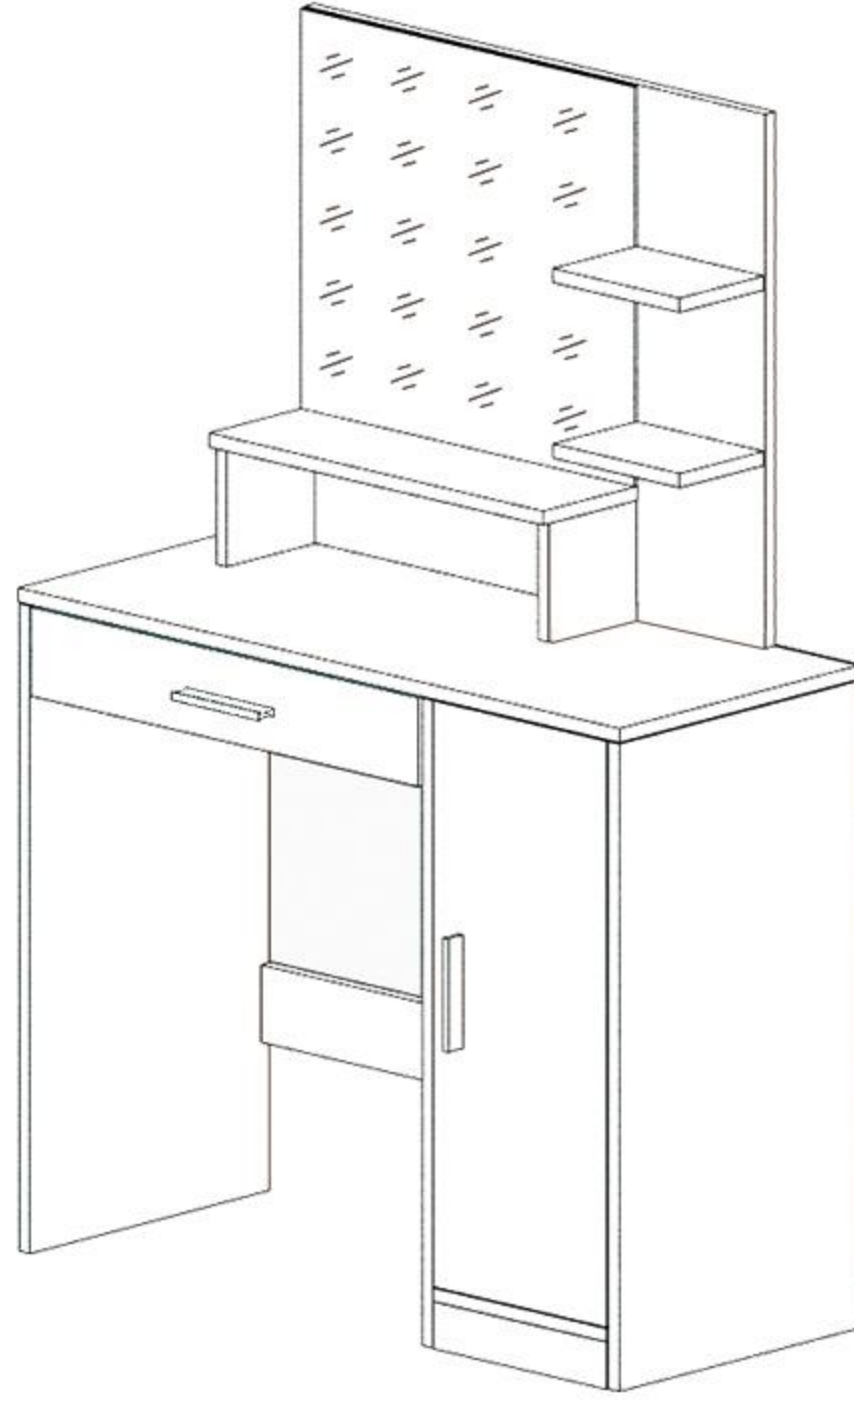

Name PWJJDT0012 / Dressing table

Size 90cm * 137cm * 38cm

number	Illustration	Dimension	Piece
A		M5 x 35mm	x 13
B		M6×28mm	x 41
C		M15 x 10mm	x 41
D		M4 x 14mm	x 20
E		M1 x 17mm	x 20
F		M4 x 18mm	x 4
G		Drawer slide	x 2
H		Screwdriver	x 1
I		Hinge	x 2
J		Handle	x 2
K		Foot pad	x 6

Parts List

Part art	Piece	Match number	Part art	Piece	Match number
	x 1	1 Left mirror plate		x 1	10 Right side panel
	x 1	2 Left side panel		x 2	11 Small partition
	x 1	3 Middle side panel		x 1	12 Storage board
	x 1	4 Countertop		x 2	13 Storage board support plate
	x 1	5 Drawer right side panel		x 1	14 Drawer baffle
	x 1	6 Cabinet door		x 1	15 Drawer left side panel
	x 1	7 Drawer bottom		x 1	16 Drawer panel
	x 1	8 Bottom plate		x 1	17 Midplane
	x 1	9 Front bezel		x 1	18 Cabinet back panel
				x 1	19 Middle panel

1

2

3

4

5

6

*Note that when mounting rails on No. 2 and No. 3 panels, the direction of the guide rail and the corresponding hole position of the screw are shown in the circle.

7