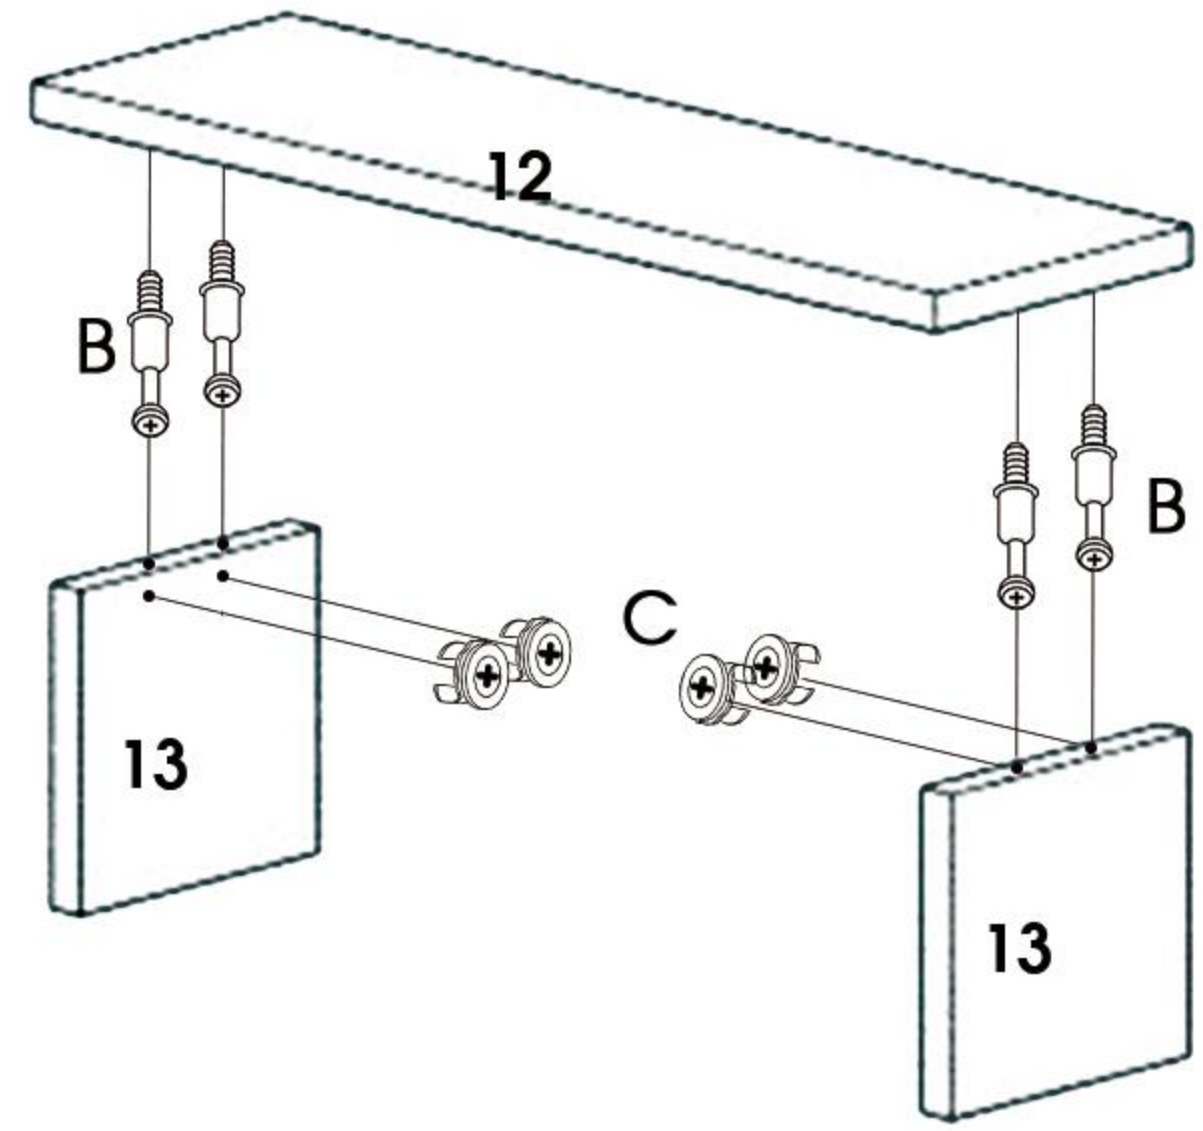

Name PWJJDT0012 / Dressing table

Size 90cm * 137cm * 38cm

number	Illustration	Dimension	Piece
A		M5 x 35mm	x 13
B		M6×28mm	x 41
C		M15 x 10mm	x 41
D		M4 x 14mm	x 20
E		M1 x 17mm	x 20
F		M4 x 18mm	x 4
G		Drawer slide	x 2
H		Screwdriver	x 1
I		Hinge	x 2
J		Handle	x 2
K		Foot pad	x 6

Parts List

Part art	Piece	Match number	Part art	Piece	Match number
	x 1	1 Left mirror plate		x 1	10 Right side panel
	x 1	2 Left side panel		x 2	11 Small partition
	x 1	3 Middle side panel		x 1	12 Storage board
	x 1	4 Countertop		x 2	13 Storage board support plate
	x 1	5 Drawer right side panel		x 1	14 Drawer baffle
	x 1	6 Cabinet door		x 1	15 Drawer left side panel
	x 1	7 Drawer bottom		x 1	16 Drawer panel
	x 1	8 Bottom plate		x 1	17 Midplane
	x 1	9 Front bezel		x 1	18 Cabinet back panel
				x 1	19 Middle panel

1

2

3

4

5

6

*Note that when mounting rails on No. 2 and No. 3 panels, the direction of the guide rail and the corresponding hole position of the screw are shown in the circle.

7