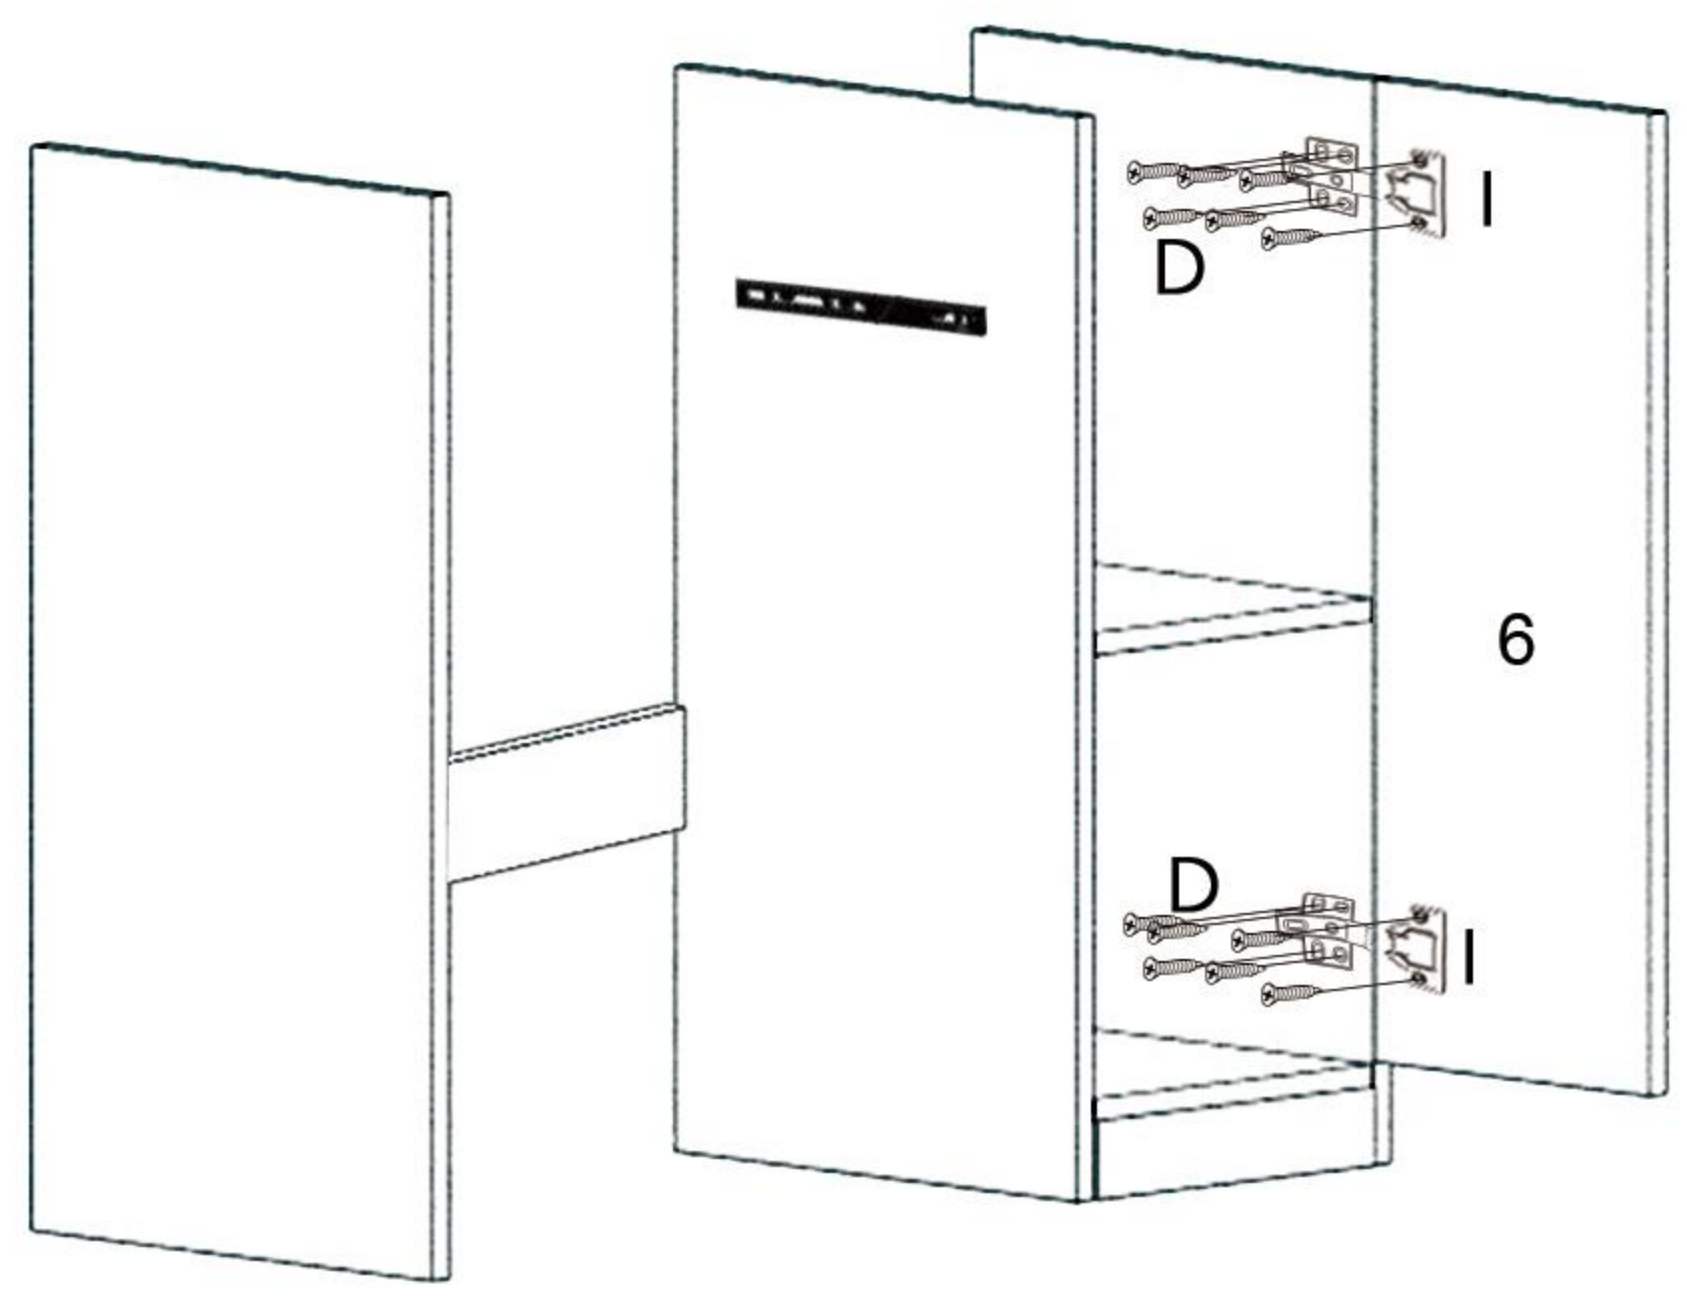

Name PWJJDT0012 / Dressing table

Size 90cm * 137cm * 38cm

number	Illustration	Dimension	Piece
A		M5 x 35mm	x 13
B		M6×28mm	x 41
C		M15 x 10mm	x 41
D		M4 x 14mm	x 20
E		M1 x 17mm	x 20
F		M4 x 18mm	x 4
G		Drawer slide	x 2
H		Screwdriver	x 1
I		Hinge	x 2
J		Handle	x 2
K		Foot pad	x 6

Parts List

Part art	Piece	Match number	Part art	Piece	Match number
	x 1	1 Left mirror plate		x 1	10 Right side panel
	x 1	2 Left side panel		x 2	11 Small partition
	x 1	3 Middle side panel		x 1	12 Storage board
	x 1	4 Countertop		x 2	13 Storage board support plate
	x 1	5 Drawer right side panel		x 1	14 Drawer baffle
	x 1	6 Cabinet door		x 1	15 Drawer left side panel
	x 1	7 Drawer bottom		x 1	16 Drawer panel
	x 1	8 Bottom plate		x 1	17 Midplane
	x 1	9 Front bezel		x 1	18 Cabinet back panel
				x 1	19 Middle panel

1

2

3

4

5

6

*Note that when mounting rails on No. 2 and No. 3 panels, the direction of the guide rail and the corresponding hole position of the screw are shown in the circle.

7

8

9

10

11

12

13

14

15