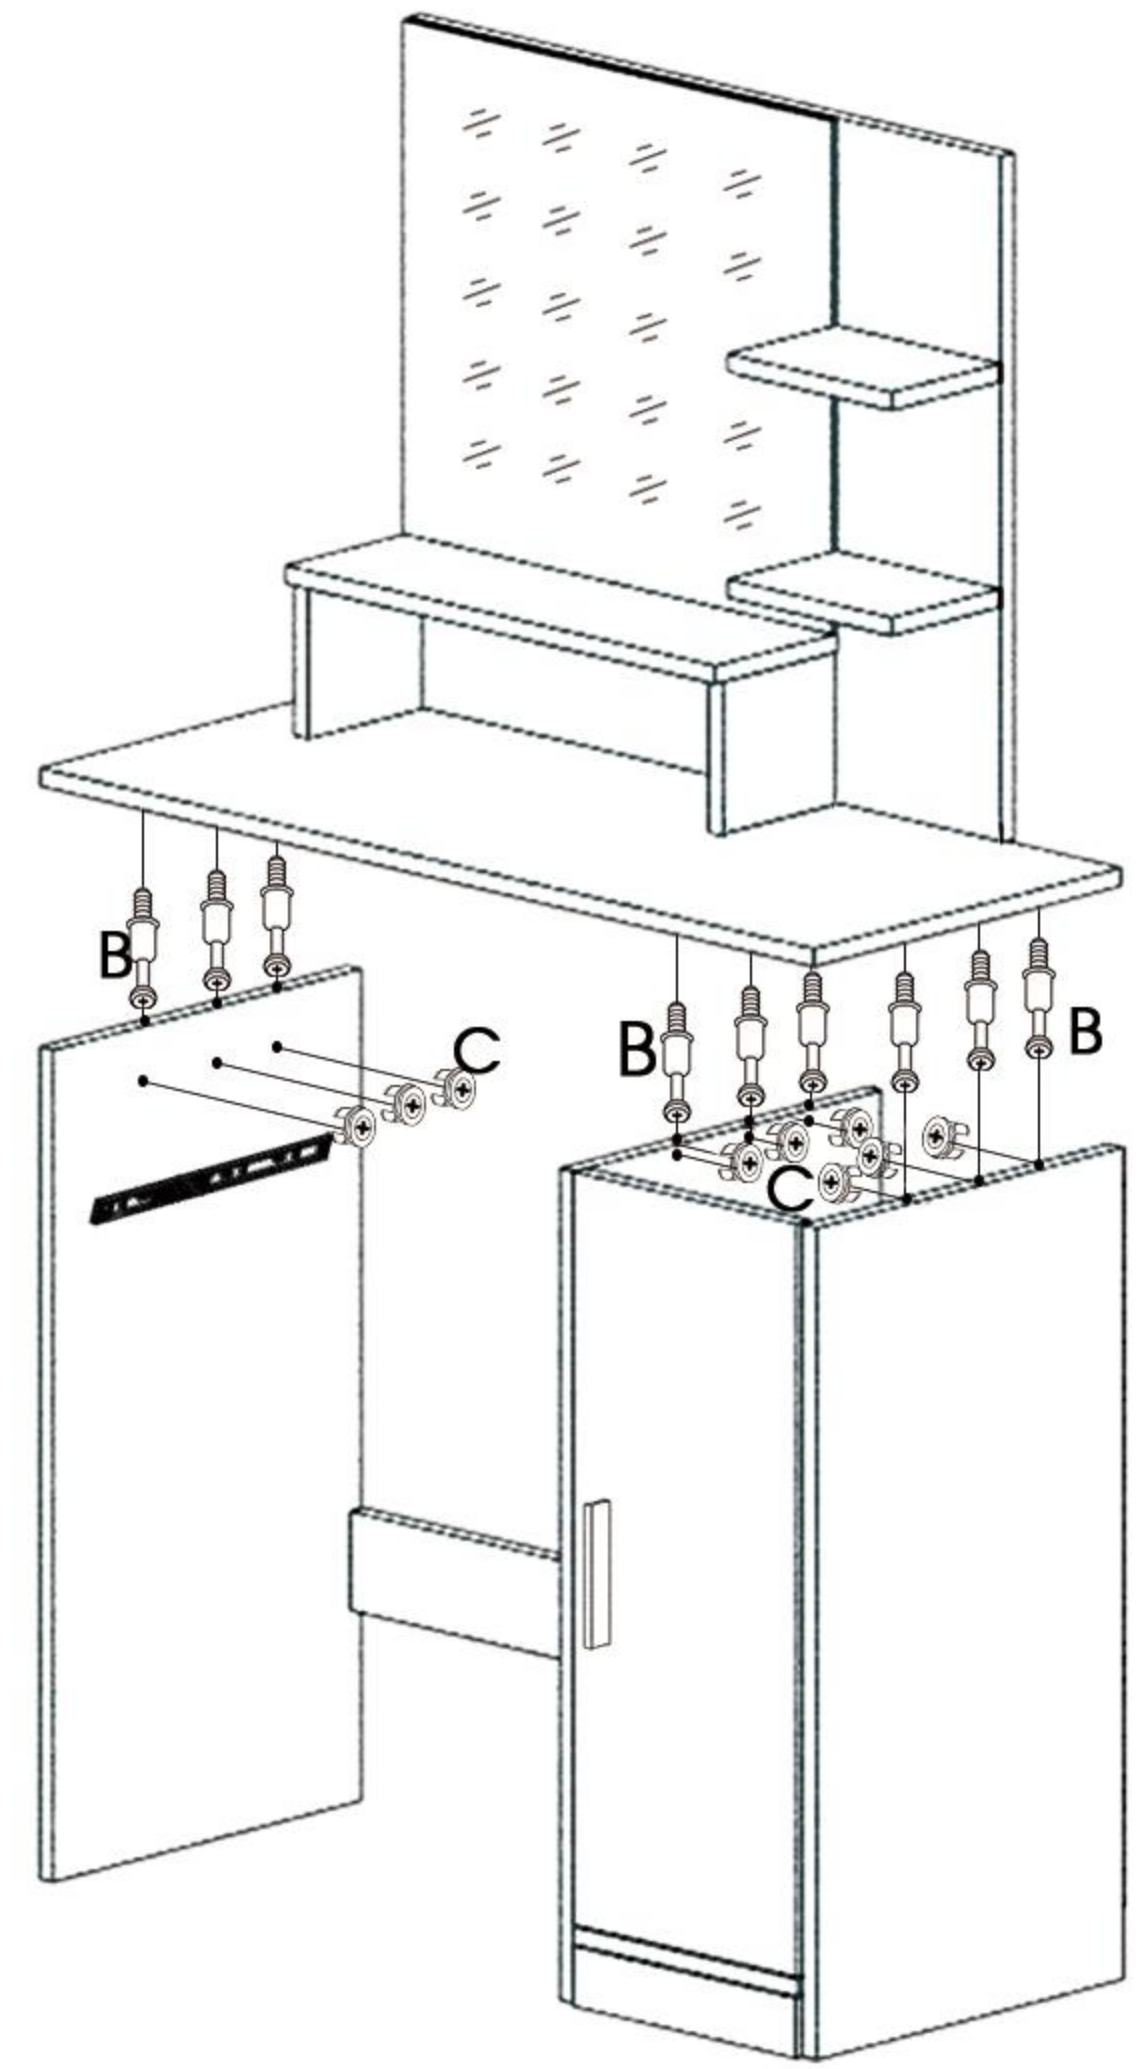

Name PWJJDT0012 / Dressing table

Size 90cm * 137cm * 38cm

number	Illustration	Dimension	Piece
A		M5 x 35mm	x 13
B		M6×28mm	x 41
C		M15 x 10mm	x 41
D		M4 x 14mm	x 20
E		M1 x 17mm	x 20
F		M4 x 18mm	x 4
G		Drawer slide	x 2
H		Screwdriver	x 1
I		Hinge	x 2
J		Handle	x 2
K		Foot pad	x 6

Parts List

Part art	Piece	Match number	Part art	Piece	Match number
	x 1	1 Left mirror plate		x 1	10 Right side panel
	x 1	2 Left side panel		x 2	11 Small partition
	x 1	3 Middle side panel		x 1	12 Storage board
	x 1	4 Countertop		x 2	13 Storage board support plate
	x 1	5 Drawer right side panel		x 1	14 Drawer baffle
	x 1	6 Cabinet door		x 1	15 Drawer left side panel
	x 1	7 Drawer bottom		x 1	16 Drawer panel
	x 1	8 Bottom plate		x 1	17 Midplane
	x 1	9 Front bezel		x 1	18 Cabinet back panel
				x 1	19 Middle panel

1

2

3

4

5

6

*Note that when mounting rails on No. 2 and No. 3 panels, the direction of the guide rail and the corresponding hole position of the screw are shown in the circle.

7

8

9

10

11

12

13

14

15