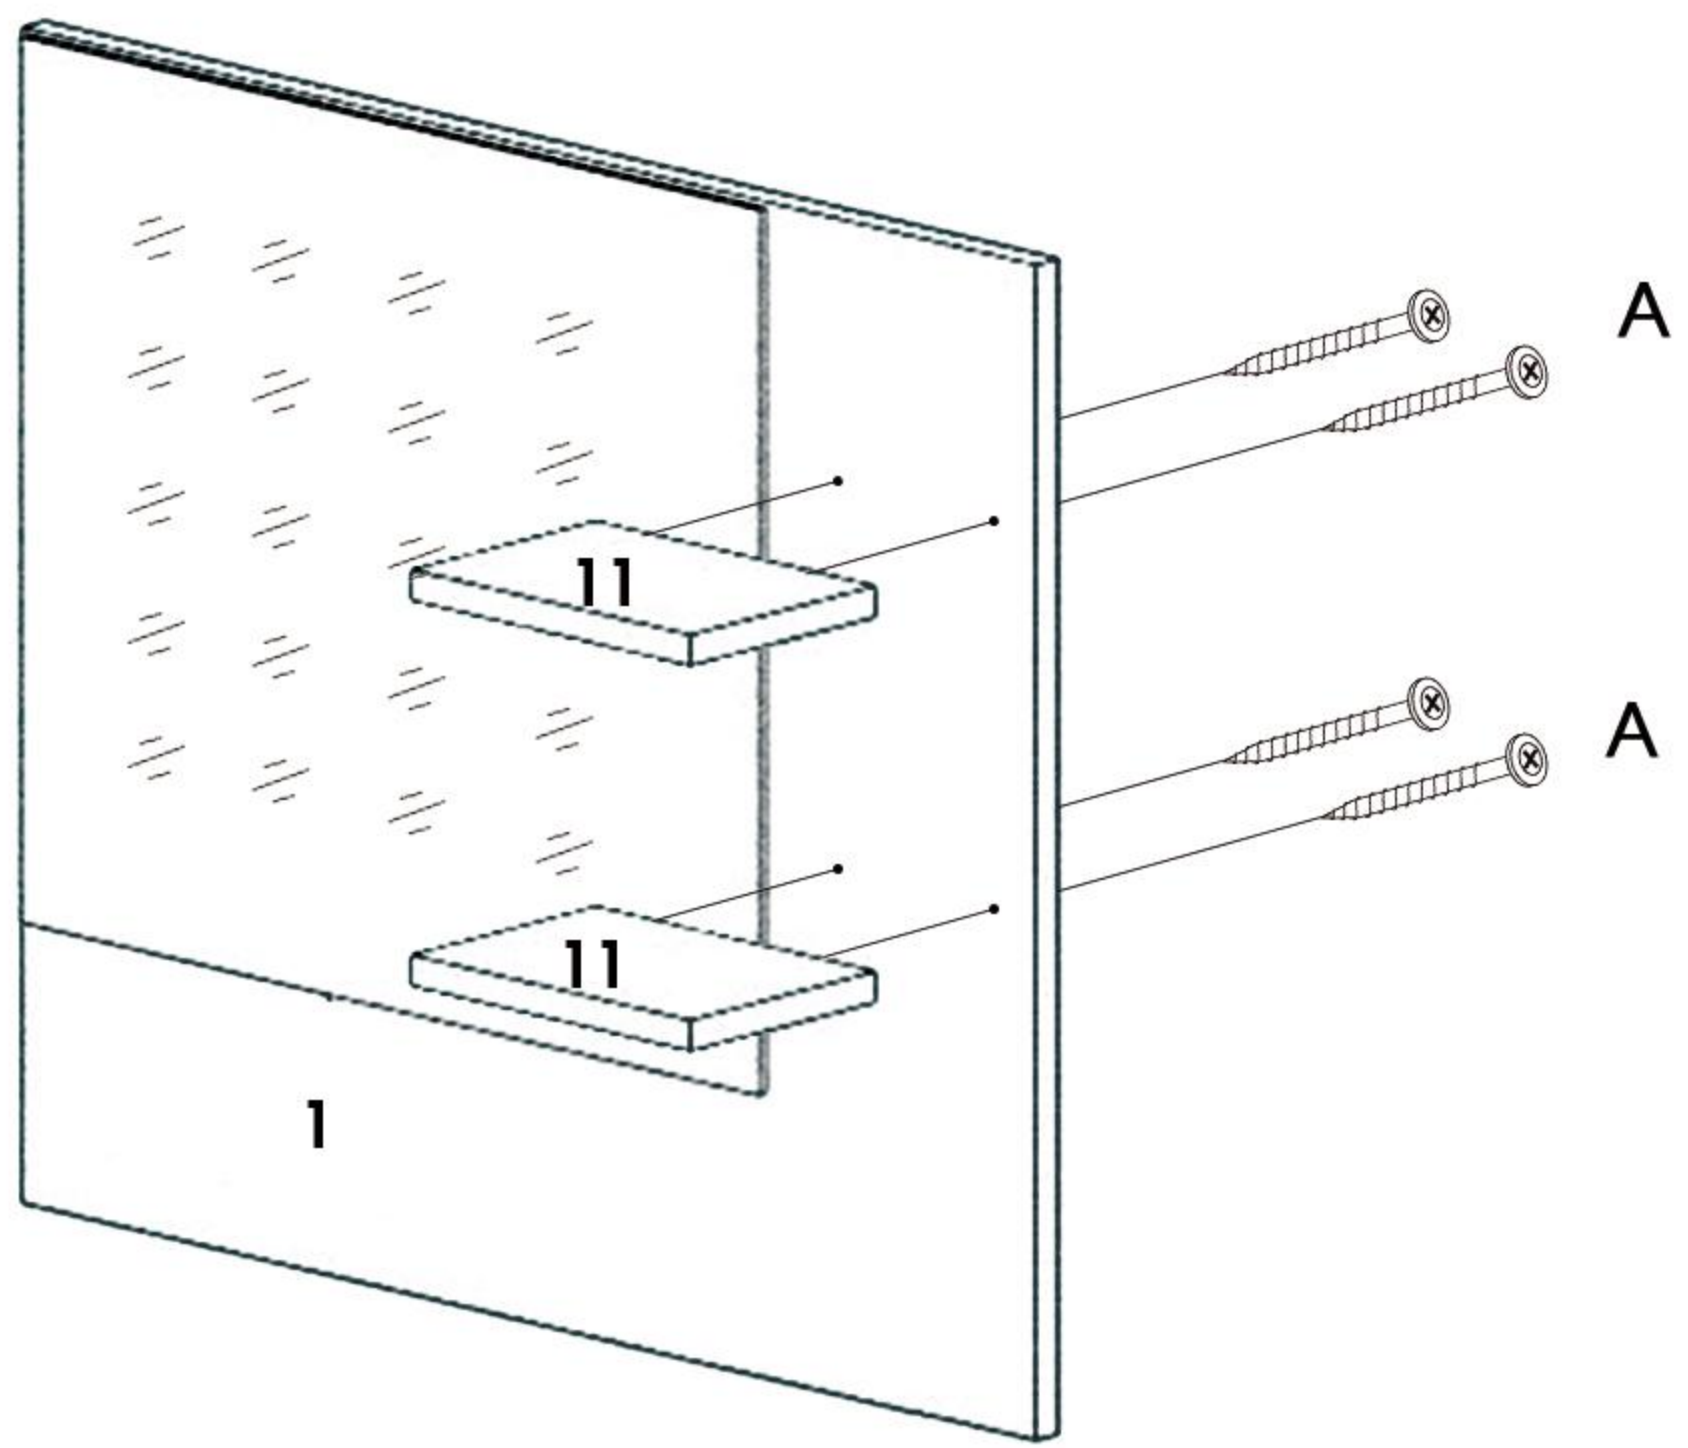

Name PWJJDT0012 / Dressing table

Size 90cm * 137cm * 38cm

number	Illustration	Dimension	Piece
A		M5 x 35mm	x 13
B		M6×28mm	x 41
C		M15 x 10mm	x 41
D		M4 x 14mm	x 20
E		M1 x 17mm	x 20
F		M4 x 18mm	x 4
G		Drawer slide	x 2
H		Screwdriver	x 1
I		Hinge	x 2
J		Handle	x 2
K		Foot pad	x 6

Parts List

Part art	Piece	Match number	Part art	Piece	Match number
	x 1	1 Left mirror plate		x 1	10 Right side panel
	x 1	2 Left side panel		x 2	11 Small partition
	x 1	3 Middle side panel		x 1	12 Storage board
	x 1	4 Countertop		x 2	13 Storage board support plate
	x 1	5 Drawer right side panel		x 1	14 Drawer baffle
	x 1	6 Cabinet door		x 1	15 Drawer left side panel
	x 1	7 Drawer bottom		x 1	16 Drawer panel
	x 1	8 Bottom plate		x 1	17 Midplane
	x 1	9 Front bezel		x 1	18 Cabinet back panel
				x 1	19 Middle panel

1

2

3

4

5

6

*Note that when mounting rails on No. 2 and No. 3 panels, the direction of the guide rail and the corresponding hole position of the screw are shown in the circle.

7