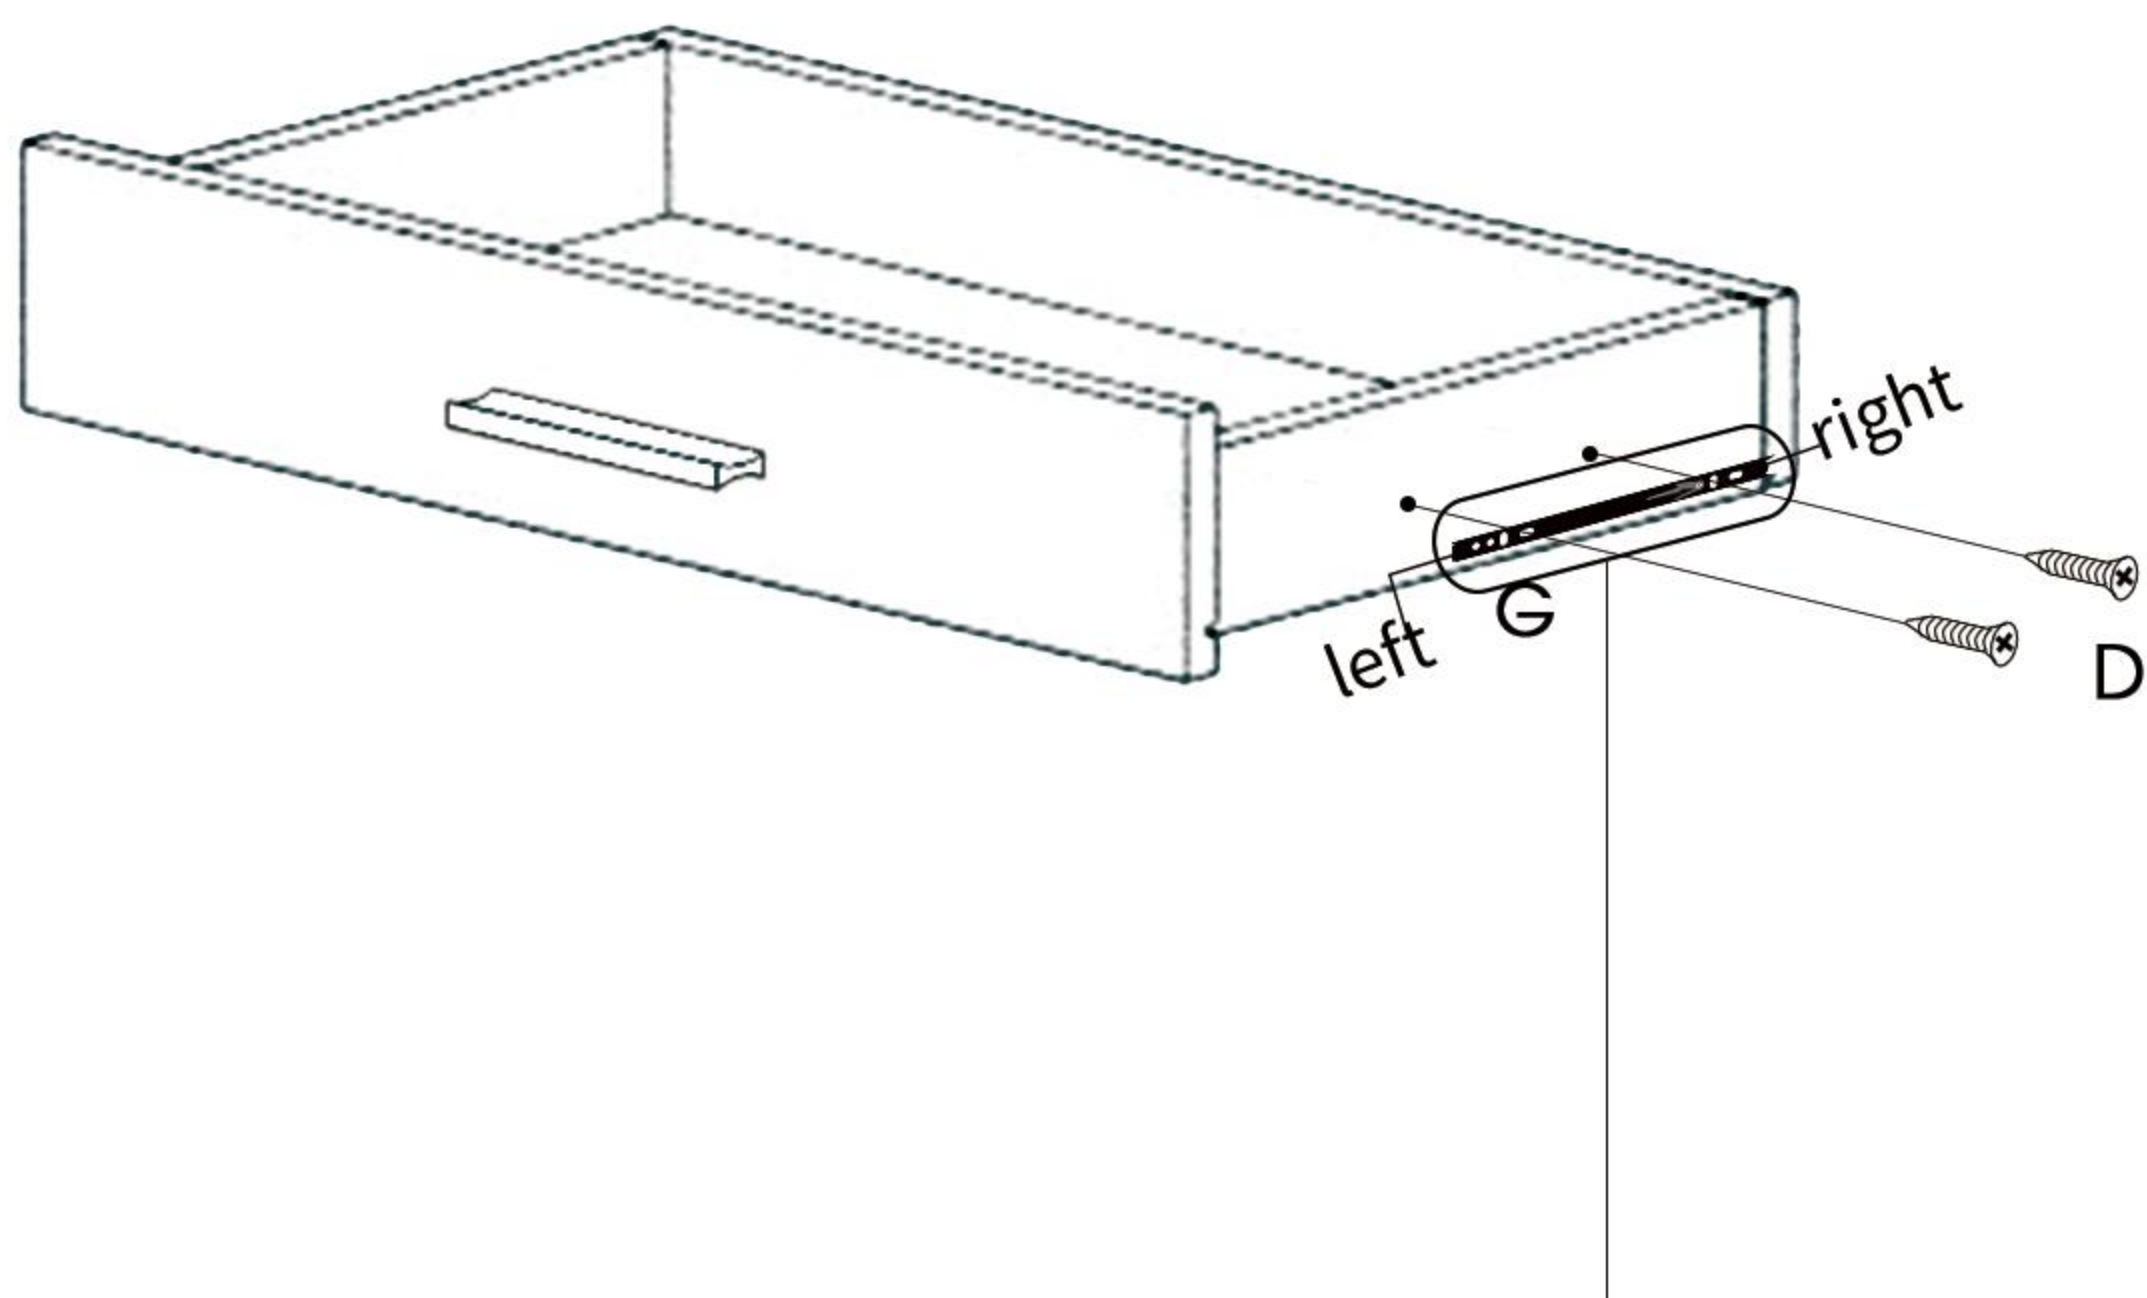

Name PWJJDT0012 / Dressing table

Size 90cm * 137cm * 38cm

number	Illustration	Dimension	Piece
A		M5 x 35mm	x 13
B		M6×28mm	x 41
C		M15 x 10mm	x 41
D		M4 x 14mm	x 20
E		M1 x 17mm	x 20
F		M4 x 18mm	x 4
G		Drawer slide	x 2
H		Screwdriver	x 1
I		Hinge	x 2
J		Handle	x 2
K		Foot pad	x 6

1

2

3

4

5

6

*Note that when mounting rails on No. 2 and No. 3 panels, the direction of the guide rail and the corresponding hole position of the screw are shown in the circle.

7

8

9

10

11

12

13

14

15