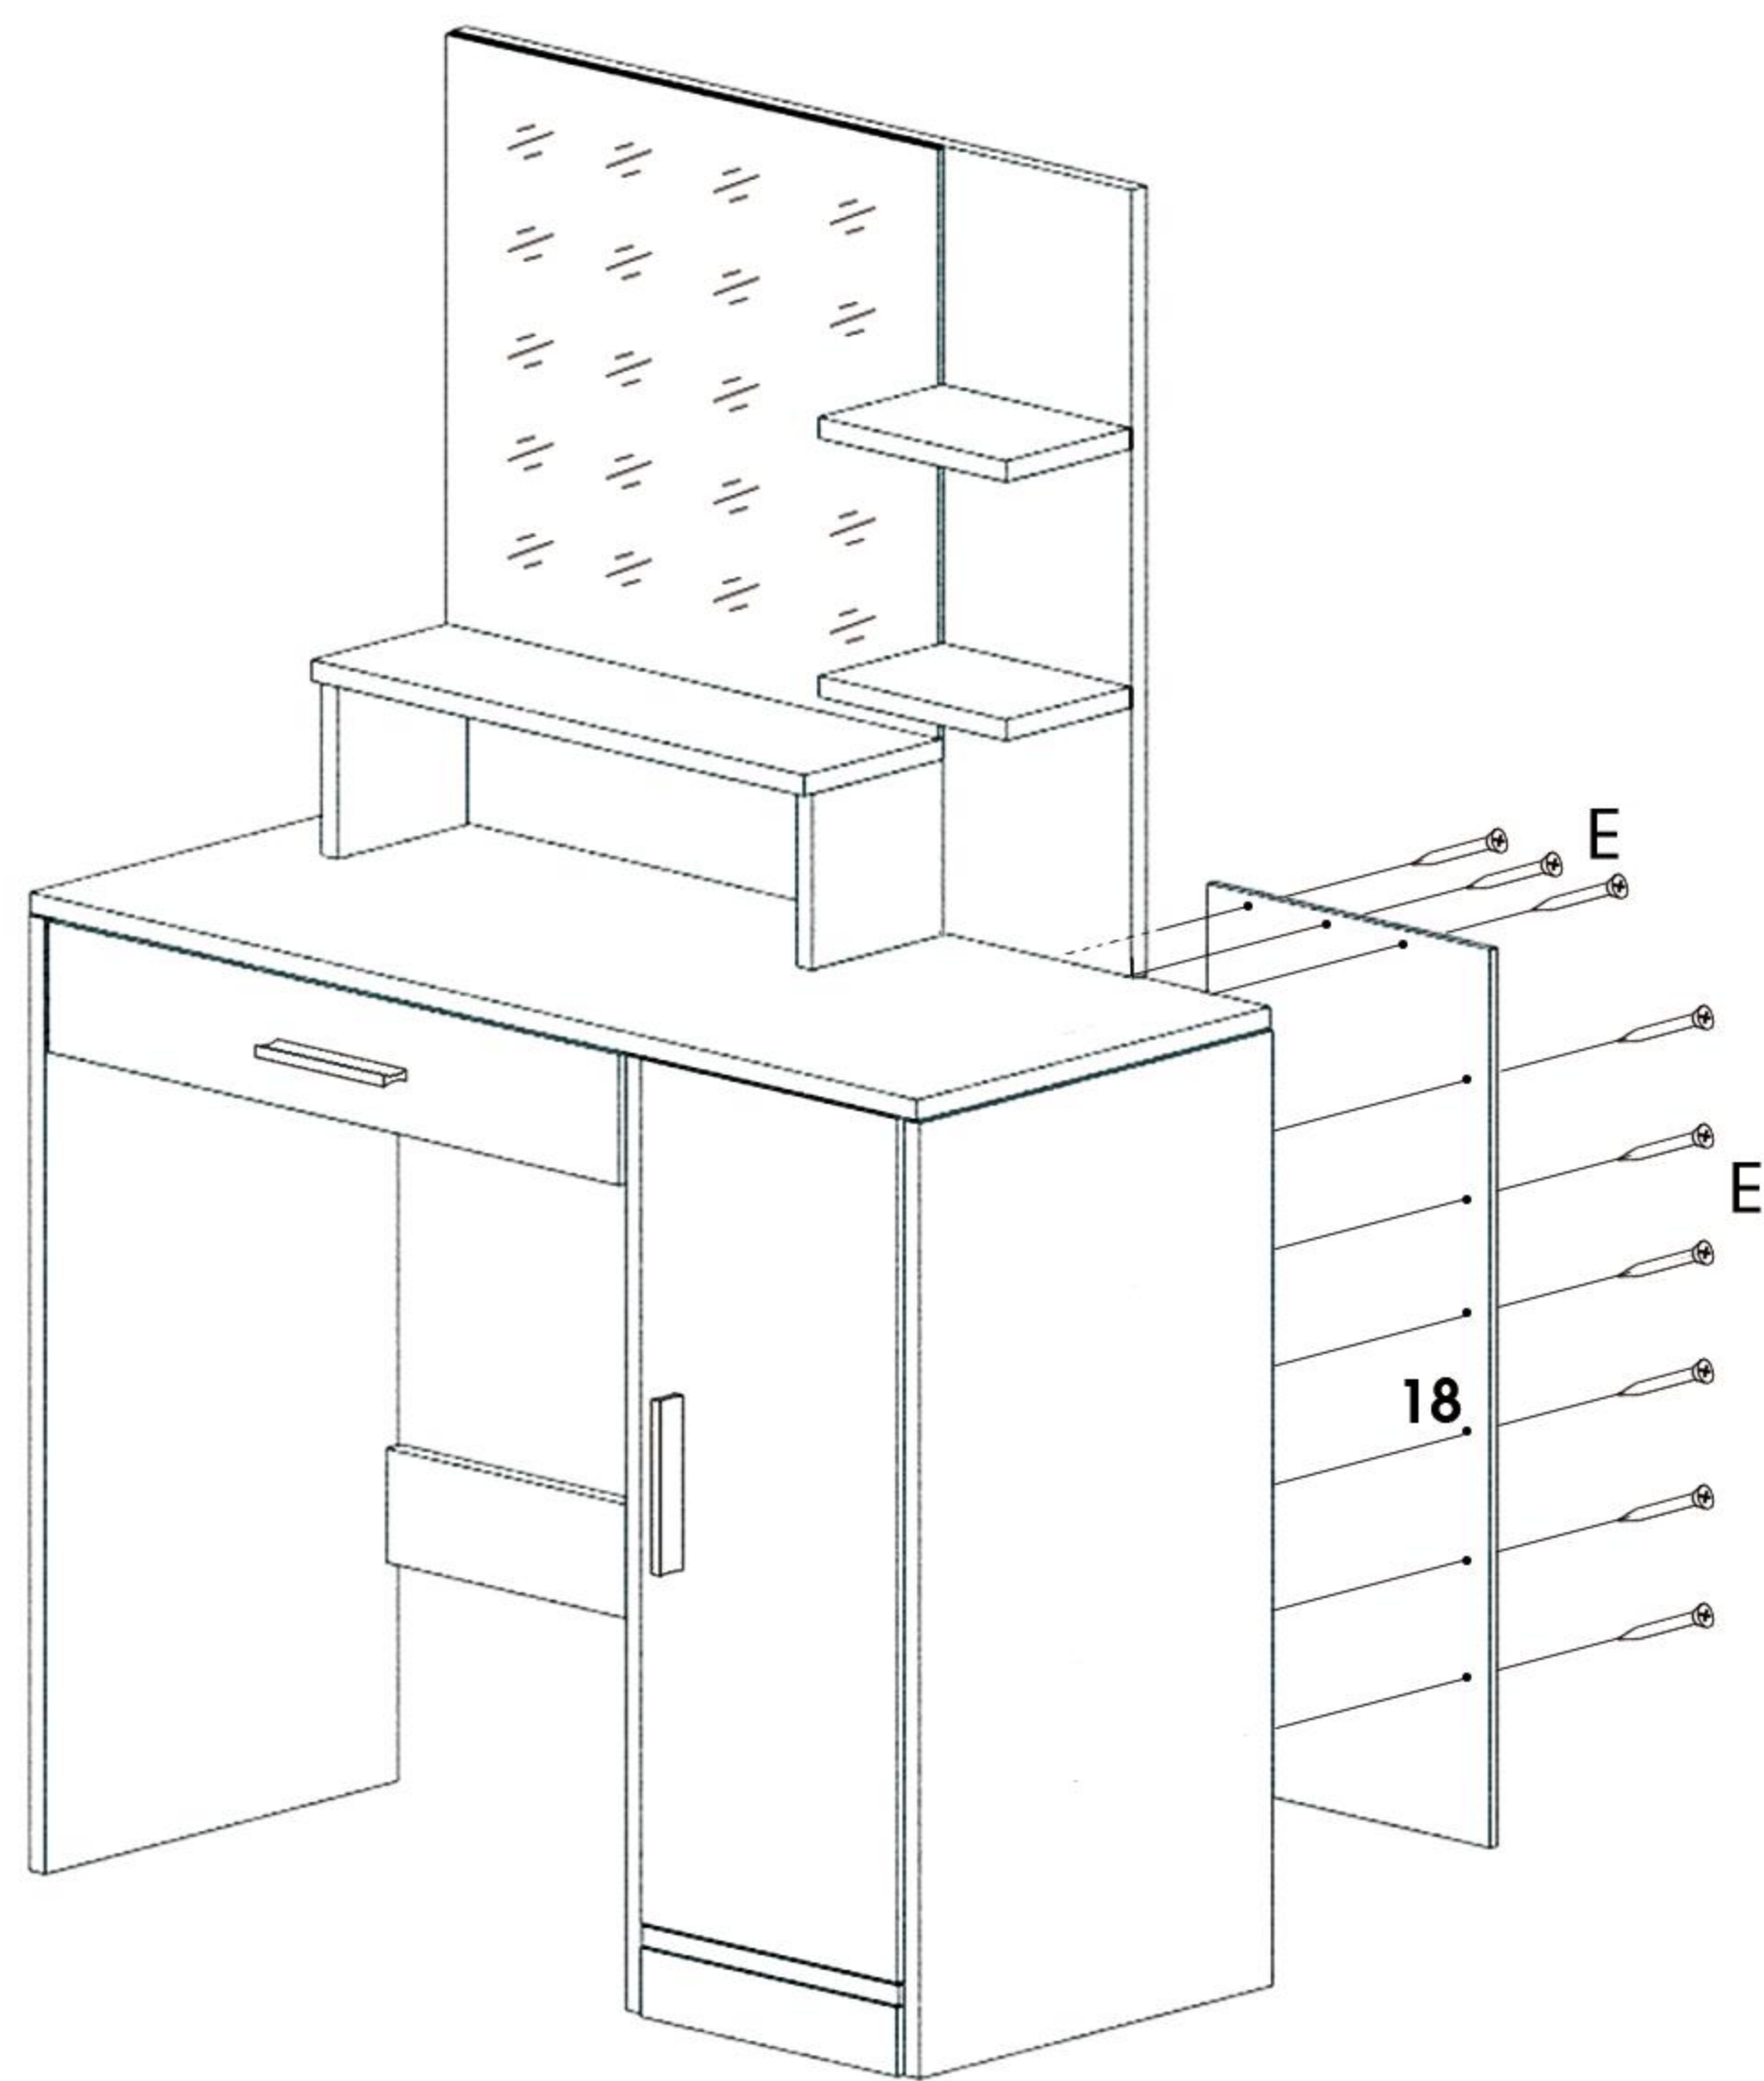

Name PWJJDT0012 / Dressing table

Size 90cm * 137cm * 38cm

number	Illustration	Dimension	Piece
A		M5 x 35mm	x 13
B		M6×28mm	x 41
C		M15 x 10mm	x 41
D		M4 x 14mm	x 20
E		M1 x 17mm	x 20
F		M4 x 18mm	x 4
G		Drawer slide	x 2
H		Screwdriver	x 1
I		Hinge	x 2
J		Handle	x 2
K		Foot pad	x 6

Parts List

Part art	Piece	Match number	Part art	Piece	Match number
	x 1	1 Left mirror plate		x 1	10 Right side panel
	x 1	2 Left side panel		x 2	11 Small partition
	x 1	3 Middle side panel		x 1	12 Storage board
	x 1	4 Countertop		x 2	13 Storage board support plate
	x 1	5 Drawer right side panel		x 1	14 Drawer baffle
	x 1	6 Cabinet door		x 1	15 Drawer left side panel
	x 1	7 Drawer bottom		x 1	16 Drawer panel
	x 1	8 Bottom plate		x 1	17 Midplane
	x 1	9 Front bezel		x 1	18 Cabinet back panel
				x 1	19 Middle panel

1

2

3

4

5

6

*Note that when mounting rails on No. 2 and No. 3 panels, the direction of the guide rail and the corresponding hole position of the screw are shown in the circle.

7

8

9

10

11

12

13

14

15