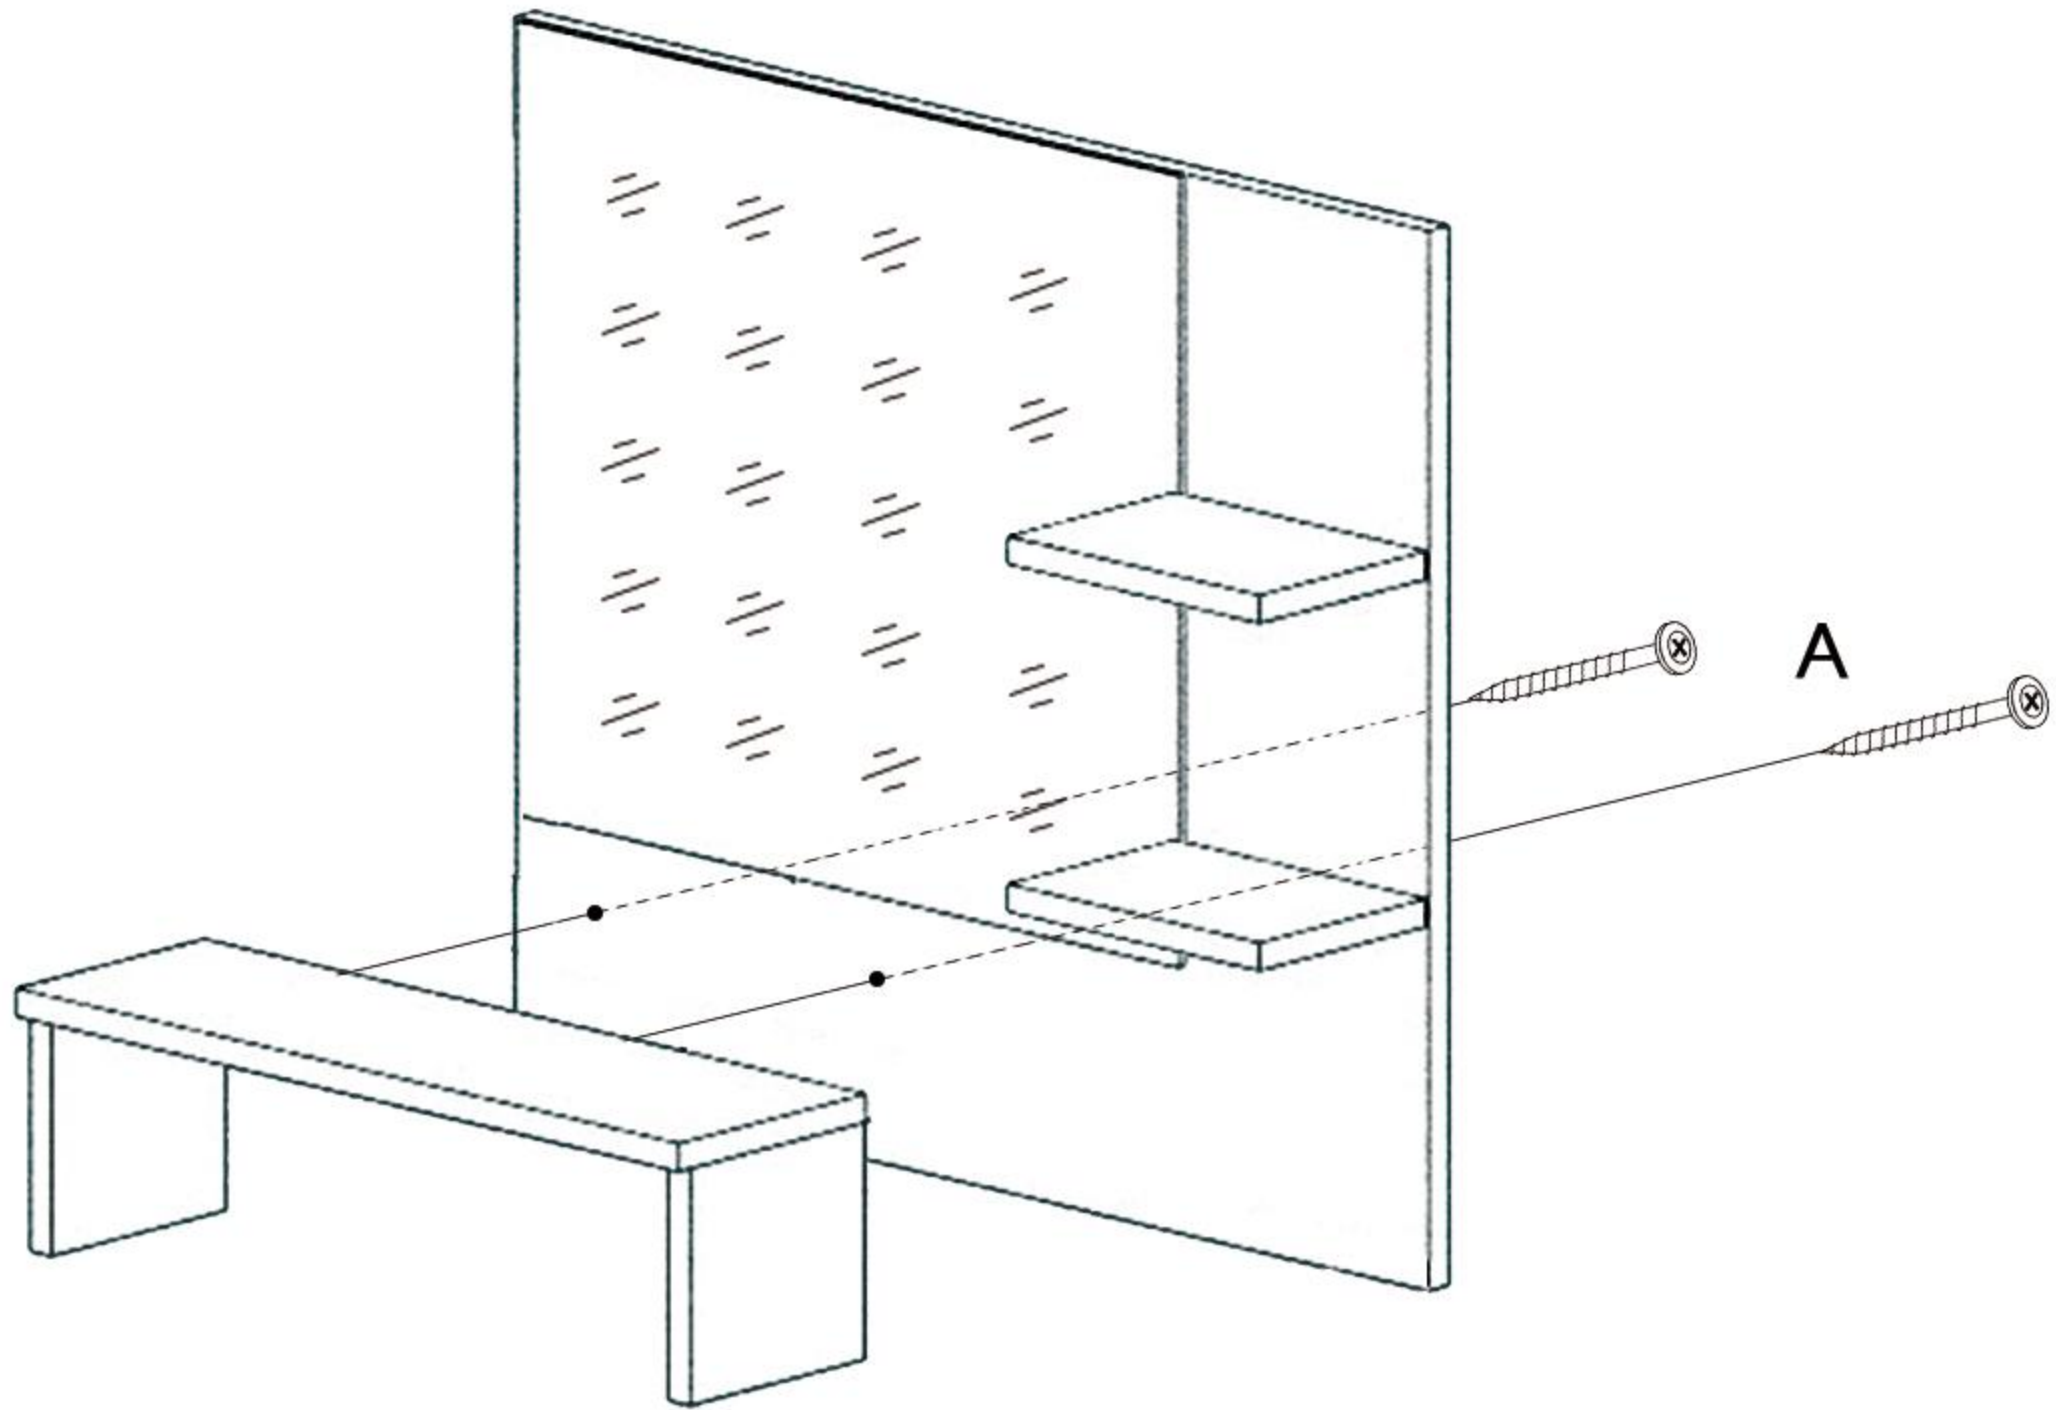

Name PWJJDT0012 / Dressing table

Size 90cm * 137cm * 38cm

number	Illustration	Dimension	Piece
A		M5 x 35mm	x 13
B		M6×28mm	x 41
C		M15 x 10mm	x 41
D		M4 x 14mm	x 20
E		M1 x 17mm	x 20
F		M4 x 18mm	x 4
G		Drawer slide	x 2
H		Screwdriver	x 1
I		Hinge	x 2
J		Handle	x 2
K		Foot pad	x 6

Parts List

Part art	Piece	Match number	Part art	Piece	Match number
	x 1	1 Left mirror plate		x 1	10 Right side panel
	x 1	2 Left side panel		x 2	11 Small partition
	x 1	3 Middle side panel		x 1	12 Storage board
	x 1	4 Countertop		x 2	13 Storage board support plate
	x 1	5 Drawer right side panel		x 1	14 Drawer baffle
	x 1	6 Cabinet door		x 1	15 Drawer left side panel
	x 1	7 Drawer bottom		x 1	16 Drawer panel
	x 1	8 Bottom plate		x 1	17 Midplane
	x 1	9 Front bezel		x 1	18 Cabinet back panel
				x 1	19 Middle panel

1

2

3

4

5

6

*Note that when mounting rails on No. 2 and No. 3 panels, the direction of the guide rail and the corresponding hole position of the screw are shown in the circle.

7