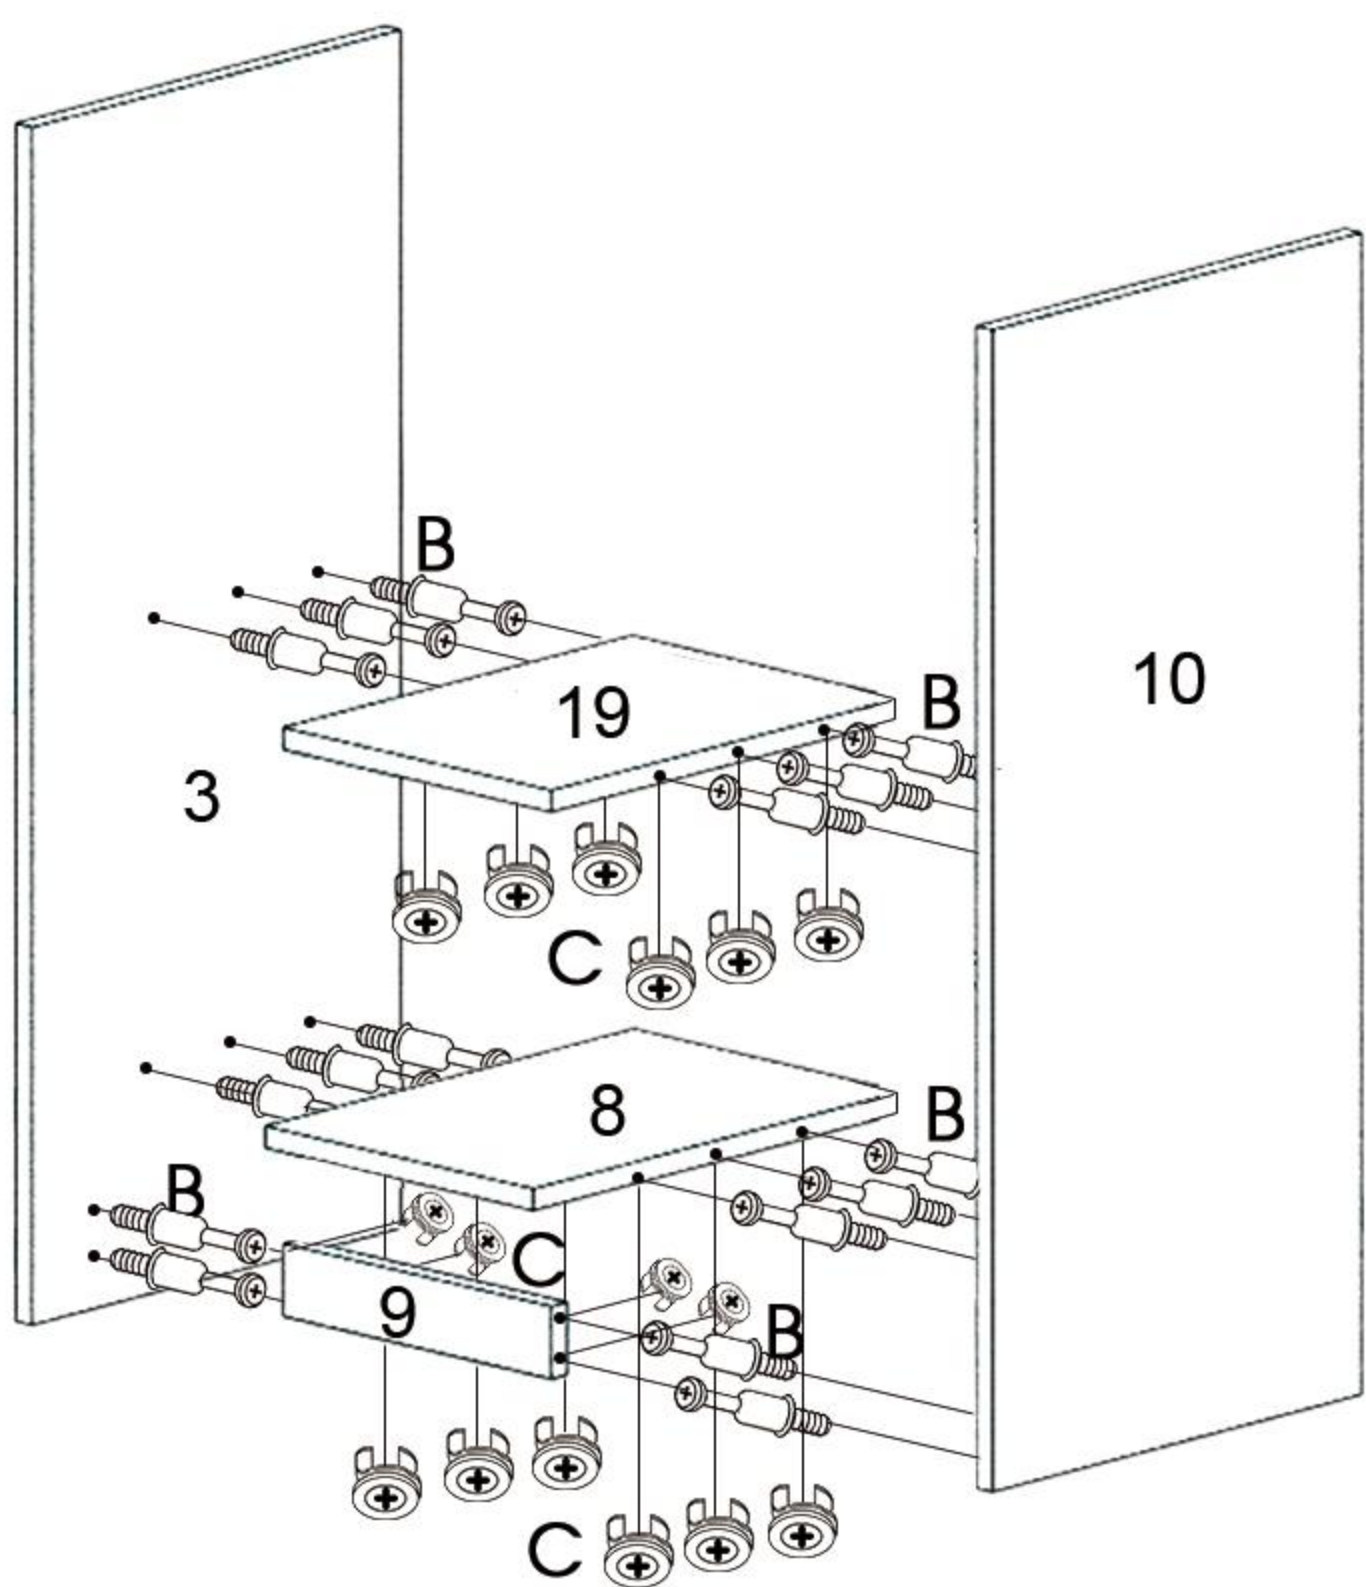

Name PWJJDT0012 / Dressing table

Size 90cm * 137cm * 38cm

number	Illustration	Dimension	Piece
A		M5 x 35mm	x 13
B		M6×28mm	x 41
C		M15 x 10mm	x 41
D		M4 x 14mm	x 20
E		M1 x 17mm	x 20
F		M4 x 18mm	x 4
G		Drawer slide	x 2
H		Screwdriver	x 1
I		Hinge	x 2
J		Handle	x 2
K		Foot pad	x 6

Parts List

Part art	Piece	Match number	Part art	Piece	Match number
	x 1	1 Left mirror plate		x 1	10 Right side panel
	x 1	2 Left side panel		x 2	11 Small partition
	x 1	3 Middle side panel		x 1	12 Storage board
	x 1	4 Countertop		x 2	13 Storage board support plate
	x 1	5 Drawer right side panel		x 1	14 Drawer baffle
	x 1	6 Cabinet door		x 1	15 Drawer left side panel
	x 1	7 Drawer bottom		x 1	16 Drawer panel
	x 1	8 Bottom plate		x 1	17 Midplane
	x 1	9 Front bezel		x 1	18 Cabinet back panel
				x 1	19 Middle panel

1

2

3

4

5

6

*Note that when mounting rails on No. 2 and No. 3 panels, the direction of the guide rail and the corresponding hole position of the screw are shown in the circle.

7

8

9

10

11

12

13

14

15