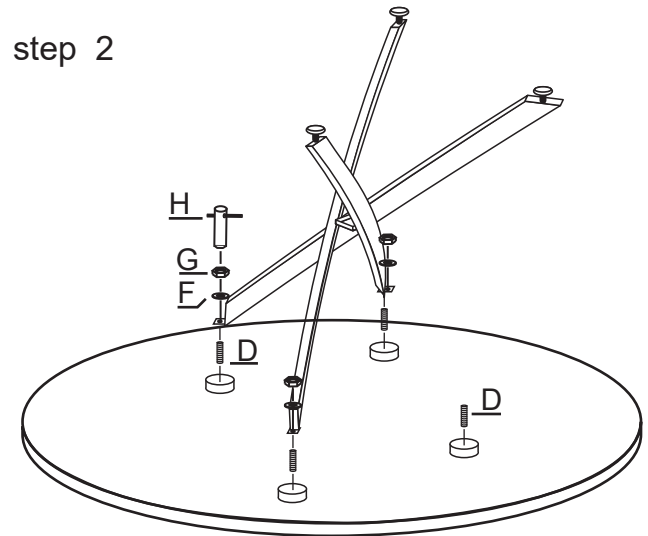

ASSEMBLY INSTRUCTION

ITEM NO.: Sallo
Batch Code: PLS23184

HARDWARE LIST			
NO.	PART	DESCRIPTION	Q'TY
A		glass top	1
B		leg	4
C		metal part	1
D		rod	4
E		screw	4
F		caps	8
G		screw nut	4
H		hexagon spanner	1
I		allen key	1

step 1

step 2

step 3

step 4