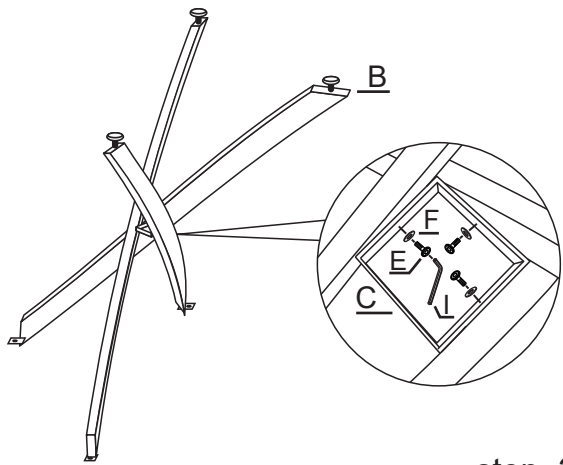

ASSEMBLY INSTRUCTION

ITEM NO.: Sallo
Batch Code: PLS23184

HARDWARE LIST			
NO.	PART	DESCRIPTION	Q'TY
A		glass top	1
B		leg	4
C		metal part	1
D		rod	4
E		screw	4
F		caps	8
G		screw nut	4
H		hexagon spanner	1
I		allen key	1

step 1

step 2

step 3

step 4