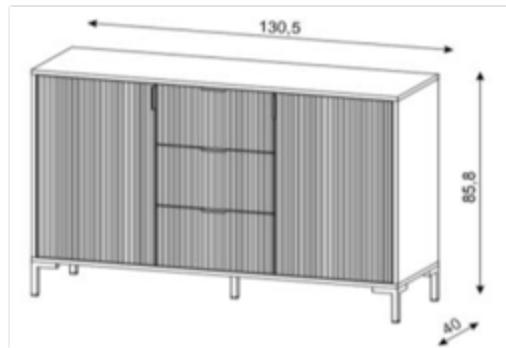

FLINN FLO8

DESCRIPTION **SIDEBOARD WITH 2 DOORS AND 3 DRAWERS**

- BODY** 16 mm MELAMINE FACED CHIPBOARD
- FRONT** 18 mm GROOVED POSTFORMED MDF BOARD
- BACK** 2,5 mm HDF BOARD
- EDGE** ABS 0,45 mm
- SHELF** 16 mm MELAMINE FACED CHIPBOARD
- HANDLE** GOLD COLOUR, METAL
- LEGS/BASE** METAL GOLD COLOUR
- ACCESSORIES** SOFT-CLOSE HINGES

PRODUCT DIMENSIONS				PACKAGE DIMENSIONS					
WIDTH	DEPTH	HEIGHT	NET WEIGHT	NO.	WIDTH	DEPTH	HEIGHT	VOLUME	GROSS WEIGHT
130,5 CM	40 CM	85,8 CM	47,0 KG	1/2	98,1 CM	51,3 CM	14,9 CM	0,075 M3	31,0 KG
				2/2	143,0 CM	47,4 CM	16,3 CM	0,110 M3	19,0 KG