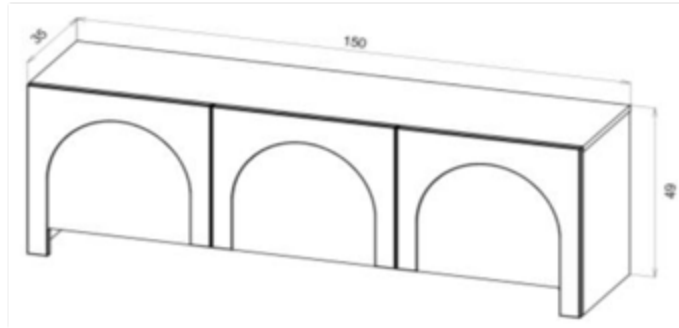

ARCO

DESCRIPTION TV STAND WITH THREE DOORS

- BODY** 16 mm MELAMINE FACED CHIPBOARD
- FRONT** 16 mm GROOVED POSTFORMED MDF BOARD
- BACK** 2,5 mm HDF BOARD
- EDGE** ABS 0,45 mm
- SHELF** 16 mm MELAMINE FACED CHIPBOARD
- HANDLE** PUSH TO OPEN

PRODUCT DIMENSIONS				PACKAGE DIMENSIONS					
WIDTH	DEPTH	HEIGHT	NET WEIGHT	NO.	WIDTH	DEPTH	HEIGHT	VOLUME	GROSS WEIGHT
150,0 CM	35,0 CM	49,0 CM	34,6 KG	1/2	62,0 CM	56,5 CM	8,0 CM	0,028 M3	13,5 KG
				2/2	162,5 CM	48,5 CM	6,3 CM	0,050 M3	23,0 KG