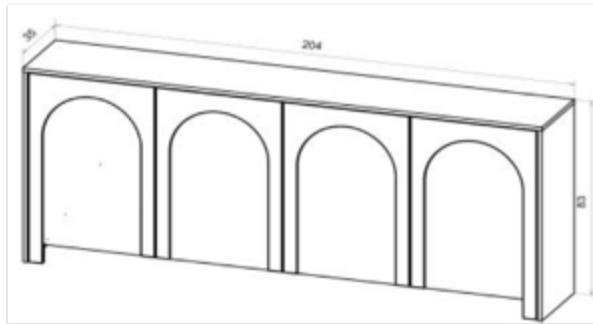

ARCO

DESCRIPTION SIDEBOARD WITH FOUR DOORS

- BODY** 16 mm MELAMINE FACED CHIPBOARD
- FRONT** 16 mm GROOVED POSTFORMED MDF BOARD
- BACK** 2,5 mm HDF BOARD
- EDGE** ABS 0,45 mm
- SHELF** 16 mm MELAMINE FACED CHIPBOARD
- HANDLE** PUSH TO OPEN

PRODUCT DIMENSIONS				PACKAGE DIMENSIONS					
WIDTH	DEPTH	HEIGHT	NET WEIGHT	NO.	WIDTH	DEPTH	HEIGHT	VOLUME	GROSS WEIGHT
204,0 CM	35,0 CM	83,0 CM	57,0 KG	1/2	93,5 CM	57,0 CM	12,0 CM	0,064 M3	29,5 KG
				2/2	212,5 CM	48,0 CM	7,9 CM	0,081 M3	31,0 KG