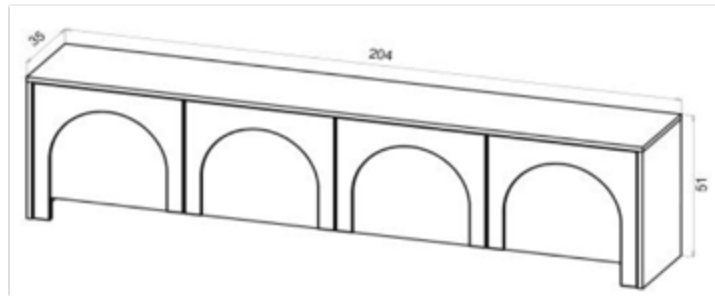

# ARCO

**DESCRIPTION** TV STAND WITH FOUR DOORS

- BODY** 16 mm MELAMINE FACED CHIPBOARD
- FRONT** 16 mm GROOVED POSTFORMED MDF BOARD
- BACK** 2,5 mm HDF BOARD
- EDGE** ABS 0,45 mm
- SHELF** 16 mm MELAMINE FACED CHIPBOARD
- HANDLE** PUSH TO OPEN

PRODUCT DIMENSIONS				PACKAGE DIMENSIONS					
WIDTH	DEPTH	HEIGHT	NET WEIGHT	NO.	WIDTH	DEPTH	HEIGHT	VOLUME	GROSS WEIGHT
204,0 CM	35,0 CM	51,0 CM	38,0 KG	1/2	61,5 CM	57,0 CM	15,0 CM	0,053 M3	16,0 KG
				2/2	212,5 CM	48,0 CM	6,3 CM	0,064 M3	24,0 KG