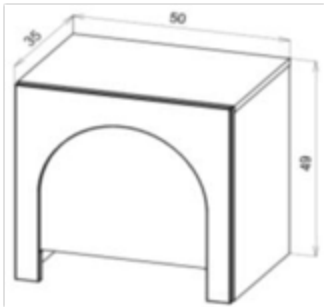

# ARCO

**DESCRIPTION** BEDSIDE CABINET WITH DOOR

- BODY** 16 mm MELAMINE FACED CHIPBOARD
- FRONT** 16 mm GROOVED POSTFORMED MDF BOARD
- BACK** 2,5 mm HDF BOARD
- EDGE** ABS 0,45 mm
- SHELF** 16 mm MELAMINE FACED CHIPBOARD
- HANDLE** PUSH TO OPEN

PRODUCT DIMENSIONS				PACKAGE DIMENSIONS					
WIDTH	DEPTH	HEIGHT	NET WEIGHT	NO.	WIDTH	DEPTH	HEIGHT	VOLUME	GROSS WEIGHT
50,0 CM	35,0 CM	49,0 CM	14,2 KG	1/1	56,5 CM	62,5 CM	11,7 CM	0,041 M3	15,0 KG

AVAILABLE COLOUR COMBINATIONS	BODY	FRONT	BODY	FRONT	BODY	FRONT
	BLACK	BLACK	CASHMERE	CASHMERE	WHITE	WHITE