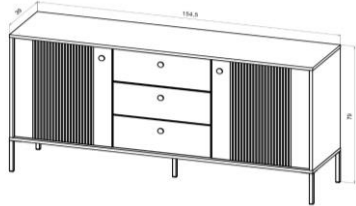

ISEO

DESCRIPTION SIDEBOARD WITH 2 DOORS AND 3 DRAWERS

- BODY** 16 mm MELAMINE FACED CHIPBOARD
- FRONT** 16 mm GROOVED POSTFORMED MDF BOARD,
- BACK** 2,5 mm HDF BOARD * HDF IN CASHMERE AND SMOKE GREEN COLOURS WHITE HDF
- EDGE** ABS 0,45 mm
- SHELF** 16 mm MELAMINE FACED CHIPBOARD
- DRAWERS** BALL BEARING SLIDE 300/35, EXTENSION TYPE: FULL EXTENSION (WITHOUT SILENT CLOSURE)
- HANDLE** GOLD COLOUR METAL
- LEGS/BASE** BLACK OR GOLD METAL
- ACCESSORIES** SOFT-CLOSE HINGES
- LIGHT** NO

PRODUCT DIMENSIONS				PACKAGE DIMENSIONS					
WIDTH	DEPTH	HEIGHT	NET WEIGHT	NO.	WIDTH	DEPTH	HEIGHT	VOLUME	GROSS WEIGHT
154,5 CM	39,0 CM	79,0 CM	46,6 KG	1/2	167,0 CM	46,5 CM	9,5 CM	0,074 M3	29,5 KG
				2/2	71,5 CM	58,5 CM	11,5 CM	0,048 M3	20,0 KG