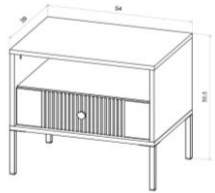

ISEO

DESCRIPTION BEDSIDE CABINET WITH DRAWER

BODY 16 mm MELAMINE FACED CHIPBOARD
FRONT 16 mm GROOVED POSTFORMED MDF BOARD,
BACK 2,5 mm HDF BOARD * HDF IN CASHMERE AND SMOKE GREEN COLOURS WHITE HDF
EDGE ABS 0,45 mm
SHELF 16 mm MELAMINE FACED CHIPBOARD
DRAWERS BALL BEARING SLIDE 300/35, EXTENSION TYPE: FULL EXTENSION (WITHOUT SILENT CLOSURE)
HANDLE GOLD COLOUR, METAL
LEGS/BASE BLACK OR GOLD METAL
GROMMET YES
ACCESSORIES SOFT-CLOSE HINGES
LIGHT NO

PRODUCT DIMENSIONS				PACKAGE DIMENSIONS					
WIDTH	DEPTH	HEIGHT	NET WEIGHT	NO.	WIDTH	DEPTH	HEIGHT	VOLUME	GROSS WEIGHT
54,0 CM	39,0 CM	50,5 CM	26,6 KG	1/1	182,0 CM	46,5 CM	8,0 CM	0,068 M3	28,0 KG

AVAILABLE COLOUR COMBINATIONS							
BODY	FRONT	BODY	FRONT	BODY	FRONT	BODY	FRONT
WHITE	WHITE	BLACK	BLACK	CASHMERE	CASHMERE	SMOKE GREEN	SMOKE GREEN