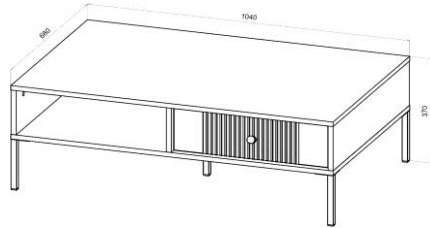

ISEO

- DESCRIPTION** COFFEE TABLE WITH TWO DRAWERS
- BODY** 16 mm MELAMINE FACED CHIPBOARD
FRONT 16 mm GROOVED POSTFORMED MDF BOARD,
BACK 2,5 mm HDF BOARD * HDF IN CASHMERE AND SMOKE GREEN COLOURS WHITE
EDGE ABS 0,45 mm
SHELF 16 mm MELAMINE FACED CHIPBOARD
HANDLE GOLD COLOUR, METAL
LEGS/BASE BLACK OR GOLD METAL
GROMMET YES
ACCESSORIES SOFT-CLOSE HINGES

PRODUCT DIMENSIONS				PACKAGE DIMENSIONS					
WIDTH	DEPTH	HEIGHT	NET WEIGHT	NO.	WIDTH	DEPTH	HEIGHT	VOLUME	GROSS WEIGHT
104,0 CM	68,0 CM	37,0 CM	28,5 KG	1/1	139,8 CM	76,4 CM	9,0 CM	0,096 M3	30,0 KG

AVAILABLE COLOUR COMBINATIONS							
BODY	FRONT	BODY	FRONT	BODY	FRONT	BODY	FRONT
WHITE	WHITE	BLACK	BLACK	CASHMERE	CASHMERE	SMOKE GREEN	SMOKE GREEN