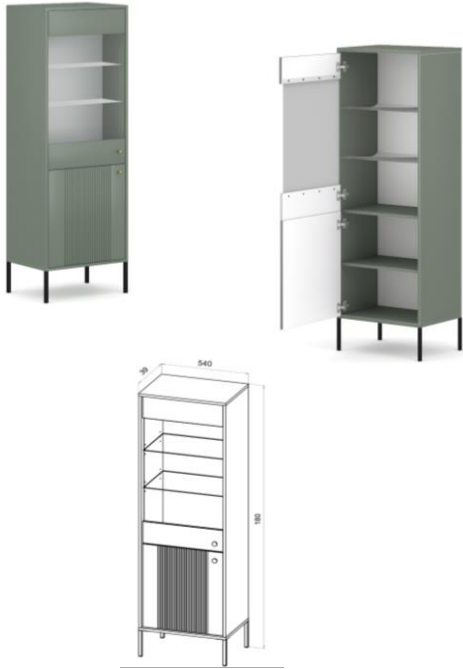

ISEO

DESCRIPTION DISPLAY CABINET

- BODY** 16 mm MELAMINE FACED CHIPBOARD
- FRONT** 16 mm GROOVED POSTFORMED MDF BOARD,
- BACK** 2,5 mm HDF BOARD * HDF IN CASHMERE AND SMOKE GREEN COLOURS WHITE HDF
- EDGE** ABS 0,45 mm
- SHELF** 2 SHELVES GLASS 5MM 1 SHELF CHIPBOARD 16MM SHOWCASE TEMPERED GLASS 4MM
- HANDLE** GOLD COLOUR, METAL
- LEGS/BASE** BLACK OR GOLD METAL
- ACCESSORIES** SOFT-CLOSE HINGES
- LIGHTING** NO

| PRODUCT DIMENSIONS | | | | PACKAGE DIMENSIONS | | | | | |
|--------------------|---------|----------|------------|--------------------|----------|---------|--------|----------|--------------|
| WIDTH | DEPTH | HEIGHT | NET WEIGHT | NO. | WIDTH | DEPTH | HEIGHT | VOLUME | GROSS WEIGHT |
| 54,0 CM | 39,0 CM | 180,0 CM | 41,8 KG | 1/2 | 187,5 CM | 46,5 CM | 6,3 CM | 0,055 M3 | 26,0 KG |
| | | | | 2/2 | 114,5 CM | 61,5 CM | 6,3 CM | 0,044 M3 | 18,0 KG |