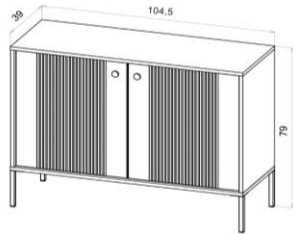

ISEO

- DESCRIPTION** SIDEBOARD WITH TWO DOORS
- BODY** 16 mm MELAMINE FACED CHIPBOARD
- FRONT** 16 mm GROOVED POSTFORMED MDF BOARD,
- BACK** 2,5 mm HDF BOARD * HDF IN CASHMERE AND SMOKE GREEN COLOURS WHITE
- EDGE** ABS 0,45 mm
- SHELF** 16 mm MELAMINE FACED CHIPBOARD
- HANDLE** GOLD COLOUR, METAL
- LEGS/BASE** BLACK OR GOLD METAL
- ACCESSORIES** SOFT-CLOSE HINGES
- LIGHTING** NO

PRODUCT DIMENSIONS				PACKAGE DIMENSIONS					
WIDTH	DEPTH	HEIGHT	NET WEIGHT	NO.	WIDTH	DEPTH	HEIGHT	VOLUME	GROSS WEIGHT
104,5 CM	39,0 CM	79,0 CM	31,5 KG	1/2	128,0 CM	46,5 CM	9,5 CM	0,057 M3	23,0 KG
				2/2	71,5 CM	58,5 CM	5,5 CM	0,023 M3	10,0 KG