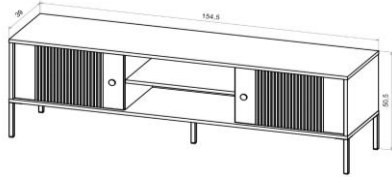

ISEO

- DESCRIPTION** TV STAND WITH TWO DOORS
- BODY** 16 mm MELAMINE FACED CHIPBOARD
- FRONT** 16 mm GROOVED POSTFORMED MDF BOARD,
- BACK** 2,5 mm HDF BOARD * HDF IN CASHMERE AND SMOKE GREEN COLOURS WHITE
- EDGE** ABS 0,45 mm
- SHELF** 16 mm MELAMINE FACED CHIPBOARD
- HANDLE** GOLD COLOUR, METAL
- LEGS/BASE** BLACK OR GOLD METAL
- GROMMET** YES
- ACCESSORIES** SOFT-CLOSE HINGES

PRODUCT DIMENSIONS				PACKAGE DIMENSIONS					
WIDTH	DEPTH	HEIGHT	NET WEIGHT	NO.	WIDTH	DEPTH	HEIGHT	VOLUME	GROSS WEIGHT
154,5 CM	39,0 CM	50,5 CM	26,6 KG	1/1	182,0 CM	46,5 CM	8,0 CM	0,068 M3	28,0 KG

AVAILABLE COLOUR COMBINATIONS							
BODY	BODY	BODY	FRONT	BODY	FRONT	BODY	FRONT
WHITE	WHITE	BLACK	BLACK	CASHMERE	CASHMERE	SMOKE GREEN	SMOKE GREEN