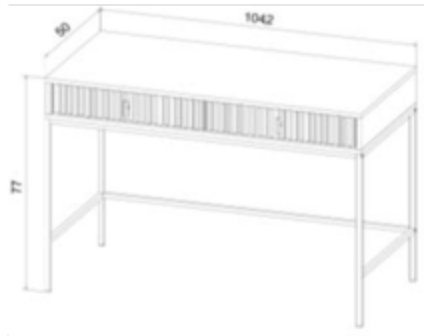

MAGGIORE MA07

- DESCRIPTION** CONSOLE WITH TWO DRAWERS
- BODY** 16 mm MELAMINE FACED CHIPBOARD
- FRONT** 18 mm GROOVED POSTFORMED MDF BOARD
- BACK** 2,5 mm HDF BOARD
- EDGE** ABS 0,45 mm
- DRAWERS** BALL BEARING SLIDE 350/35, EXTENSION TYPE: FULL EXTENSION (WITHOUT SILENT CLOSURE)
- HANDLE** GOLD COLOUR METAL
- LEGS/BASE** METAL BLACK OR GOLD COLOUR
- LIGHT** NO

PRODUCT DIMENSIONS				PACKAGE DIMENSIONS					
WIDTH	DEPTH	HEIGHT	NET WEIGHT	NO.	WIDTH	DEPTH	HEIGHT	VOLUME	GROSS WEIGHT
104,2 CM	50,0 CM	77,0 CM	22,8 KG	1/1	120,4 CM	59,0 CM	10,8 CM	0,077 M3	24,0 KG

AVAILABLE COLOUR COMBINATIONS