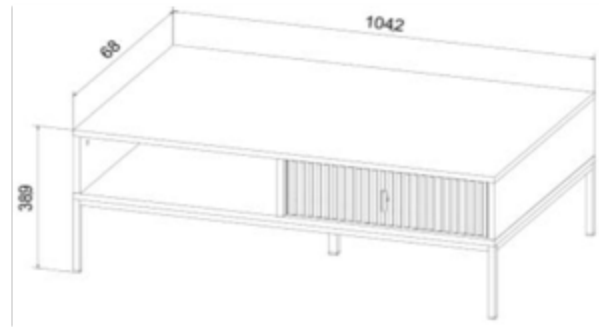

MAGGIORE MA05

**DESCRIPTION** COFFEE TABLE WITH TWO DRAWERS

**BODY** 16 mm MELAMINE FACED CHIPBOARD

**FRONT** 18 mm GROOVED POSTFORMED MDF BOARD,

**EDGE** ABS 0,45 mm

**DRAWERS** BALL BEARING SLIDE 300/35, EXTENSION TYPE: FULL EXTENSION (WITHOUT SILENT CLOSURE)

**HANDLE** GOLD COLOUR METAL

**LEGS/BASE** METAL BLACK OR GOLD COLOUR

**LIGHT** NO

PRODUCT DIMENSIONS				PACKAGE DIMENSIONS					
WIDTH	DEPTH	HEIGHT	NET WEIGHT	NO.	WIDTH	DEPTH	HEIGHT	VOLUME	GROSS WEIGHT
104,2 CM	68,0 CM	39,9 CM	28,5 KG	1/1	139,8 CM	76,4 CM	9,0 CM	0,096 M3	30,0 KG