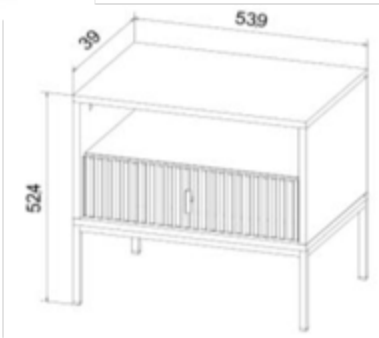

MAGGIORE MA06

DESCRIPTION BEDSIDE CABINET WITH DRAWER

BODY 16 mm MELAMINE FACED CHIPBOARD
FRONT 18 mm GROOVED POSTFORMED MDF BOARD,
BACK 2,5 mm HDF BOARD
EDGE ABS 0,45 mm
DRAWERS BALL BEARING SLIDE 300/35, EXTENSION TYPE: FULL EXTENSION (WITHOUT SILENT CLOSURE)
HANDLE GOLD COLOUR METAL
LEGS/BASE METAL BLACK OR GOLD COLOUR
LIGHT NO

PRODUCT DIMENSIONS				PACKAGE DIMENSIONS					
WIDTH	DEPTH	HEIGHT	NET WEIGHT	NO.	WIDTH	DEPTH	HEIGHT	VOLUME	GROSS WEIGHT
53,9 CM	39,0 CM	52,4 CM	14,5 KG	1/1	90,3 CM	49,6 CM	11,8 CM	0,053 M3	15,0 KG

AVAILABLE COLOUR COMBINATIONS