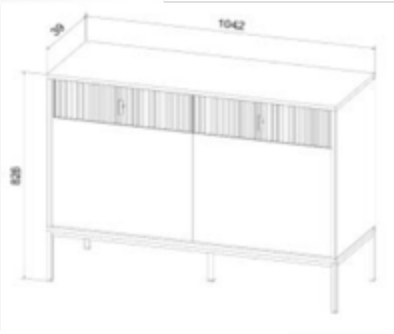

MAGGIORE MA02

DESCRIPTION SIDEBOARD WITH TWO DOORS AND TWO DRAWERS

- BODY** 16 mm MELAMINE FACED CHIPBOARD
- FRONT** 18 mm GROOVED POSTFORMED MDF BOARD, 18 mm MELAMINE FACED CHIPBOARD
- BACK** 2,5 mm HDF BOARD
- EDGE** ABS 0,45 mm
- SHELF** 16 mm MELAMINE FACED CHIPBOARD
- HANDLE** GOLD COLOUR METAL
- LEGS/BASE** METAL BLACK OR GOLD COLOUR
- ACCESSORIES** PUSH TO OPEN
- LIGHT** NO

| PRODUCT DIMENSIONS | | | | PACKAGE DIMENSIONS | | | | | |
|--------------------|---------|---------|------------|--------------------|----------|---------|---------|----------|--------------|
| WIDTH | DEPTH | HEIGHT | NET WEIGHT | NO. | WIDTH | DEPTH | HEIGHT | VOLUME | GROSS WEIGHT |
| 104,2 CM | 39,0 CM | 82,6 CM | 32,3 KG | 1/2 | 116,8 CM | 46,4 CM | 12,7 CM | 0,069 M3 | 23,0 KG |
| | | | | 2/2 | 73,0 CM | 58,4 CM | 5,7 CM | 0,024 M3 | 11,0 KG |