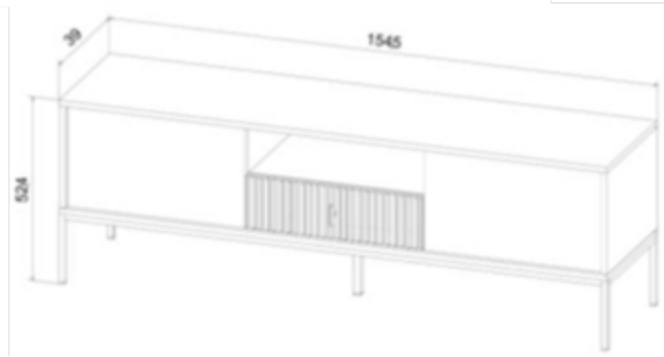

MAGGIORE MA01

DESCRIPTION TV STAND WITH 2 DOORS AND ONE DRAWER

- BODY** 16 mm MELAMINE FACED CHIPBOARD
FRONT 18 mm GROOVED POSTFORMED MDF BOARD, 18 mm MELAMINE FACED CHIPBOARD
BACK 2,5 mm HDF BOARD
EDGE ABS 0,45 mm
SHELF 16 mm MELAMINE FACED CHIPBOARD
HANDLE GOLD COLOUR METAL
DRAWERS BALL BEARING SLIDE 300/35, EXTENSION TYPE: FULL EXTENSION (WITH)
LEGS/BASE METAL BLACK OR GOLD COLOUR
GROMMET YES
ACCESSORIES PUSH TO OPEN
LIGHT NO

PRODUCT DIMENSIONS				PACKAGE DIMENSIONS					
WIDTH	DEPTH	HEIGHT	NET WEIGHT	NO.	WIDTH	DEPTH	HEIGHT	VOLUME	GROSS WEIGHT
154,5 CM	39,0 CM	52,4 CM	29,5 KG	1/1	167,1 CM	46,4 CM	12,2 CM	0,095 M3	31,0 KG

AVAILABLE COLOUR COMBINATIONS