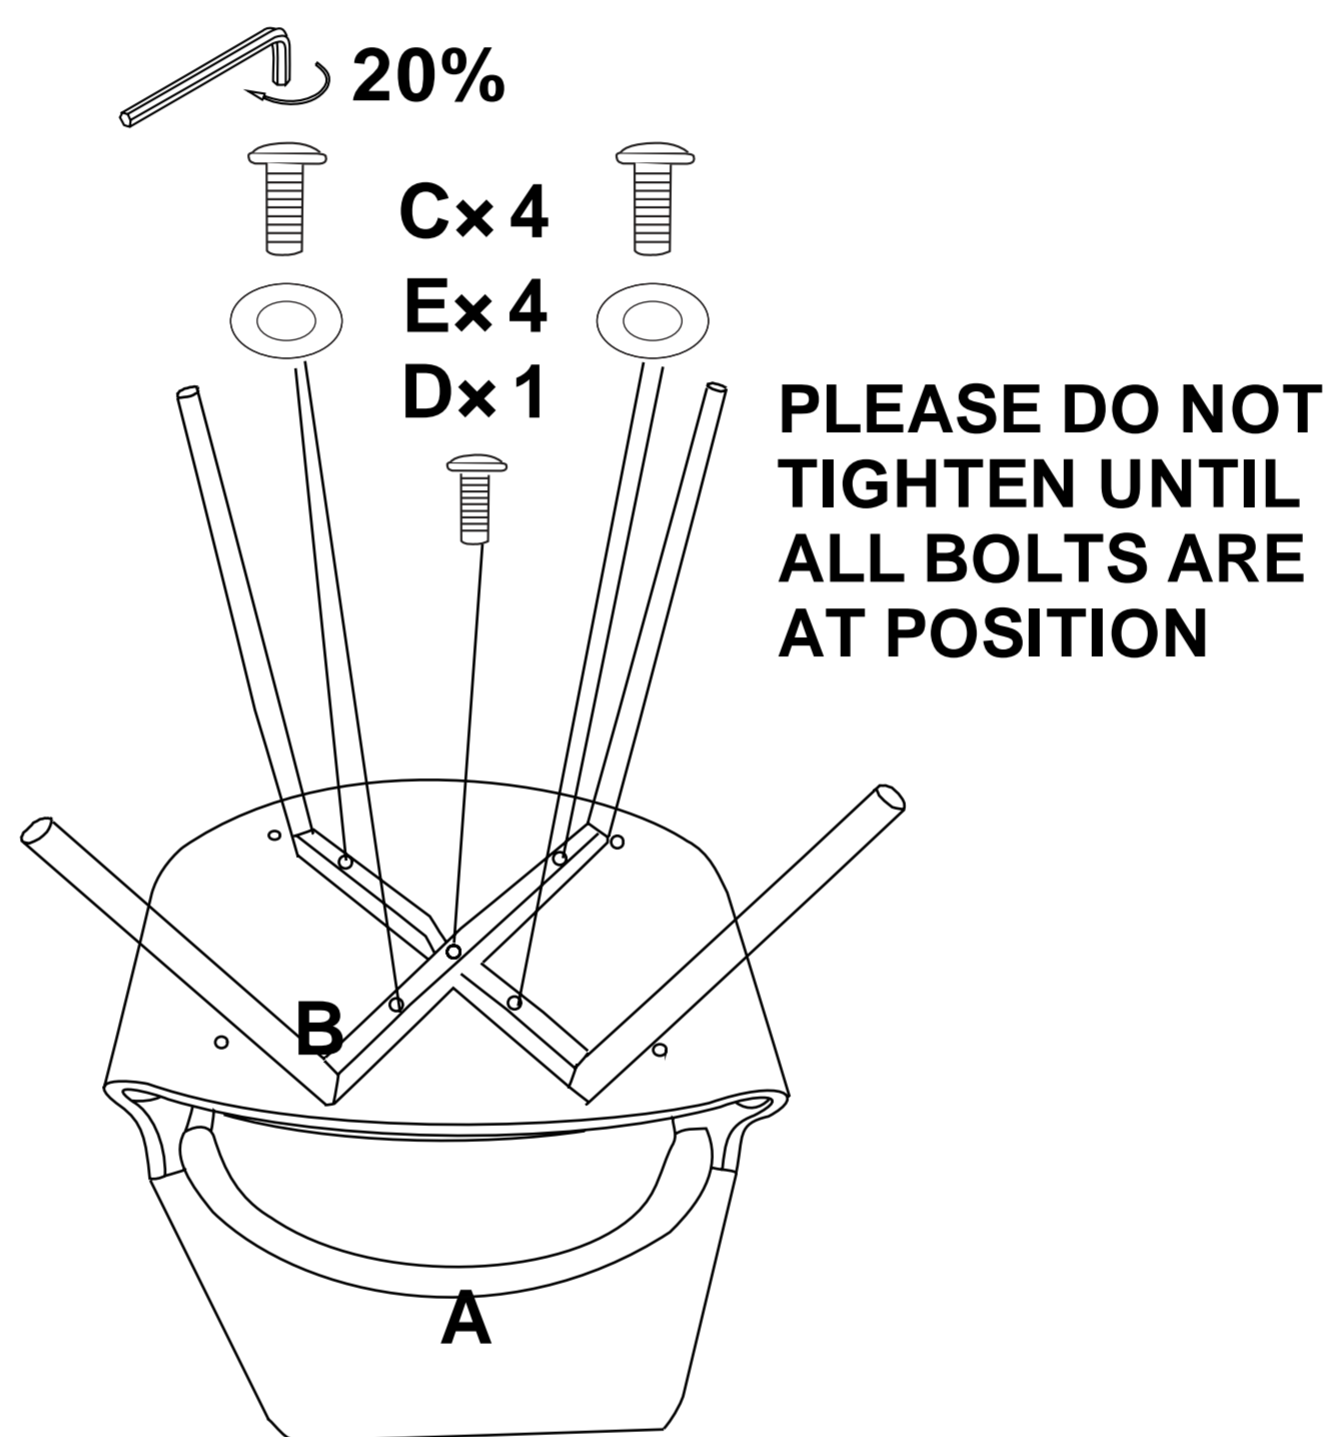

Curved Padded Chair

A x 1

B x 2

M6 x 45mm

C x 4

M6 x 30 mm

D x 1

E x 4

F x 1

1