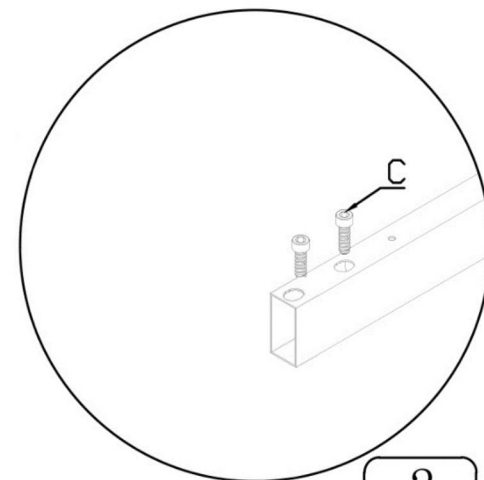

## INSTRUKCJA MONTA U ASSEMBLY INSTRUCTIONS

1

2

A

1-way connector  
X4

B

Locker  
X4

C

M8X20 Screw  
X8

D

M6X16  
Flange Screw  
X16