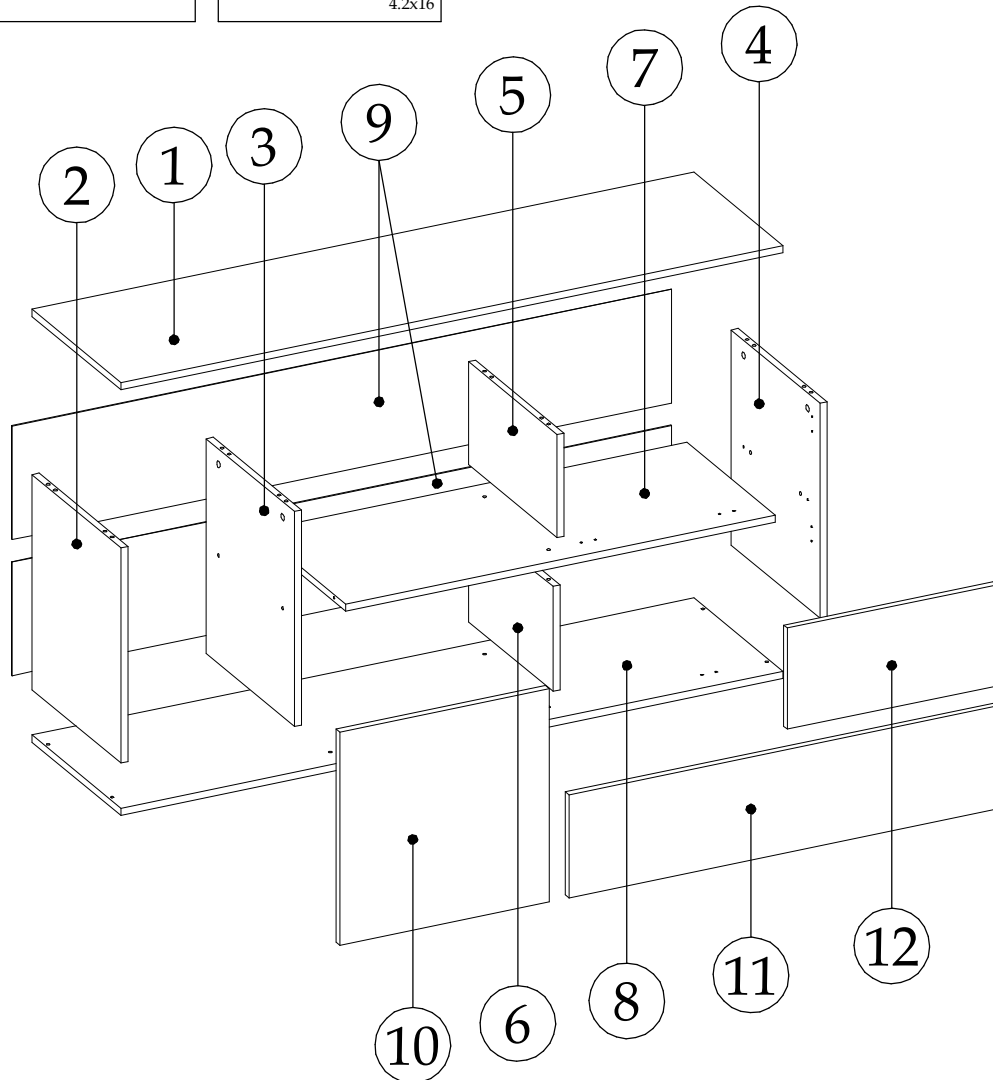

VENICE RTV-3D

60 min

UK: Assembly instructions

DE: Montageanleitung

FR: Instructions de montage

IT: Istruzioni di montaggio

PL: Instrukcja montażu

PART/INDEKS	SIZE/WYMIAR	QTY/IL
1	1493x400x16mm	1
2	476x400x16mm	1
3	476x400x16mm	1
4	476x400x16mm	1
5	230x400x16mm	1
6	230x373x16mm	1
7	968x400x16mm	1
8	1493x400x16mm	1
9	1488x251x3mm ("+"-1mm)	4
10	472x472x16mm	1
11	964x226x16mm	1
12	472x226x16mm	1

► 1

▶ 2

▶ 3

▶ 4

▶ 5

▶ 6

7

8

▶ 9

max. 5kg