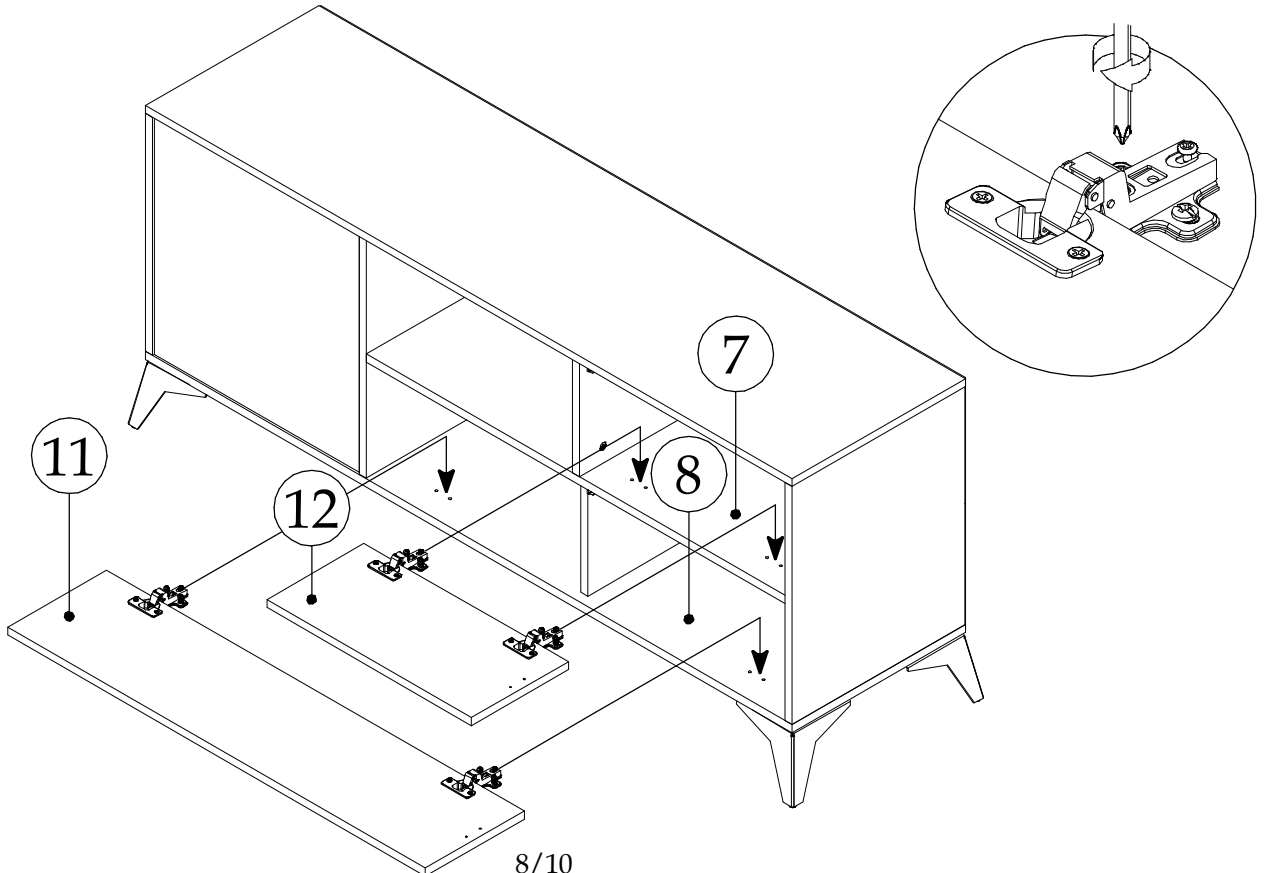

VENICE RTV-3D

60 min

UK: Assembly instructions

DE: Montageanleitung

FR: Instructions de montage

IT: Istruzioni di montaggio

PL: Instrukcja montażu

PART/INDEKS	SIZE/WYMIAR	QTY/IL
1	1493x400x16mm	1
2	476x400x16mm	1
3	476x400x16mm	1
4	476x400x16mm	1
5	230x400x16mm	1
6	230x373x16mm	1
7	968x400x16mm	1
8	1493x400x16mm	1
9	1488x251x3mm ("+"-1mm)	4
10	472x472x16mm	1
11	964x226x16mm	1
12	472x226x16mm	1

► 1

▶ 2

▶ 3

▶ 4

▶ 5

▶ 6

7

8