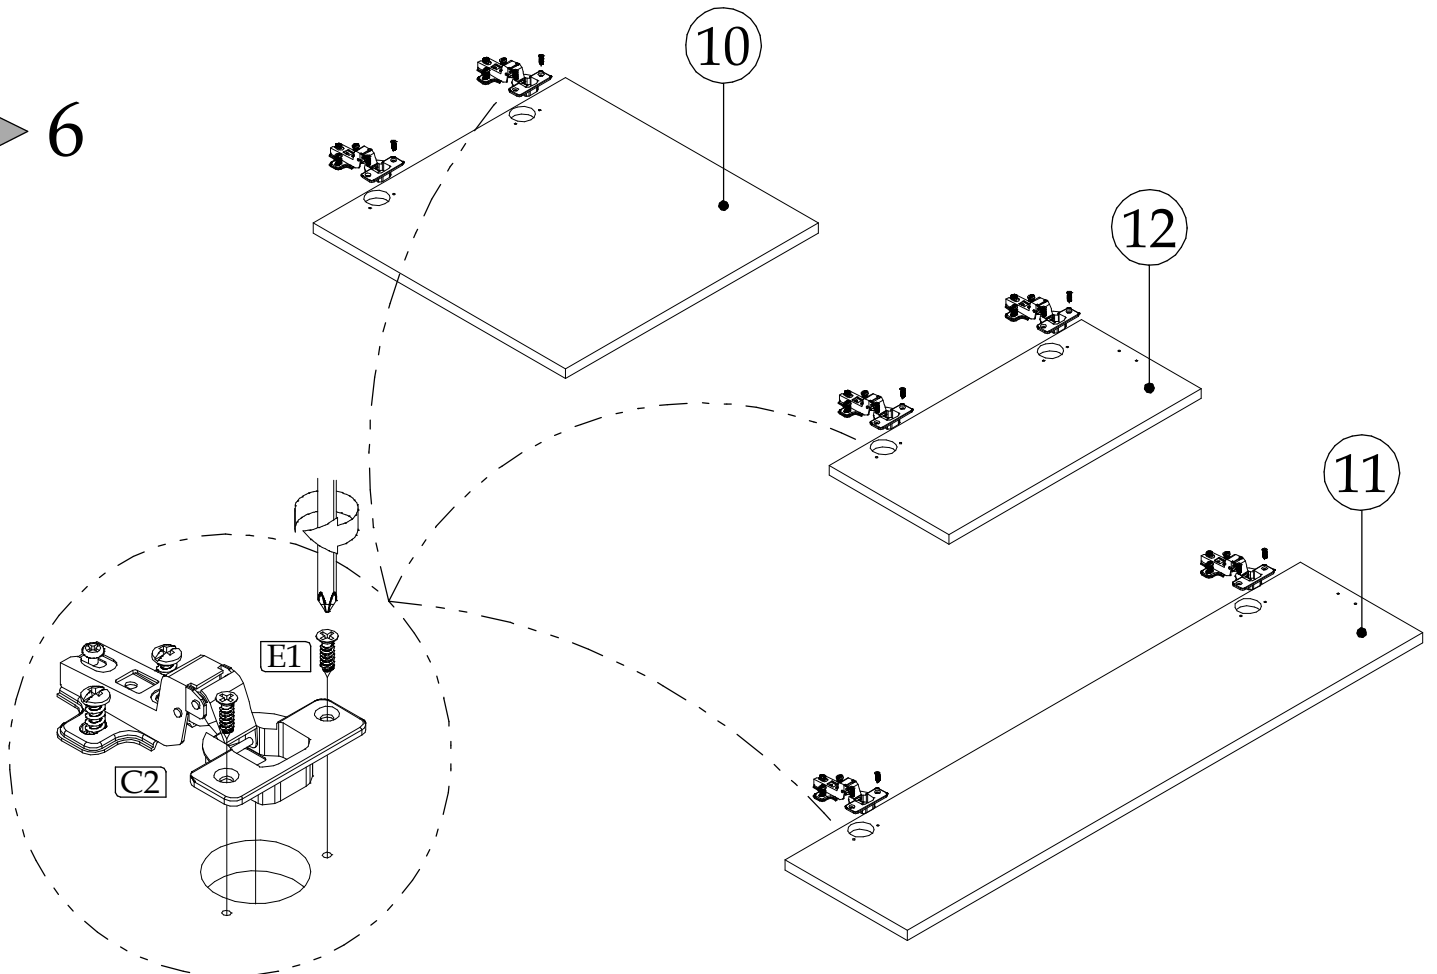

VENICE RTV-3D

60 min

UK: Assembly instructions

DE: Montageanleitung

FR: Instructions de montage

IT: Istruzioni di montaggio

PL: Instrukcja montażu

PART/INDEKS	SIZE/WYMIAR	QTY/IL
1	1493x400x16mm	1
2	476x400x16mm	1
3	476x400x16mm	1
4	476x400x16mm	1
5	230x400x16mm	1
6	230x373x16mm	1
7	968x400x16mm	1
8	1493x400x16mm	1
9	1488x251x3mm ("+"-1mm)	4
10	472x472x16mm	1
11	964x226x16mm	1
12	472x226x16mm	1

► 1

▶ 2

▶ 3

▶ 4

▶ 5

▶ 6

7

8