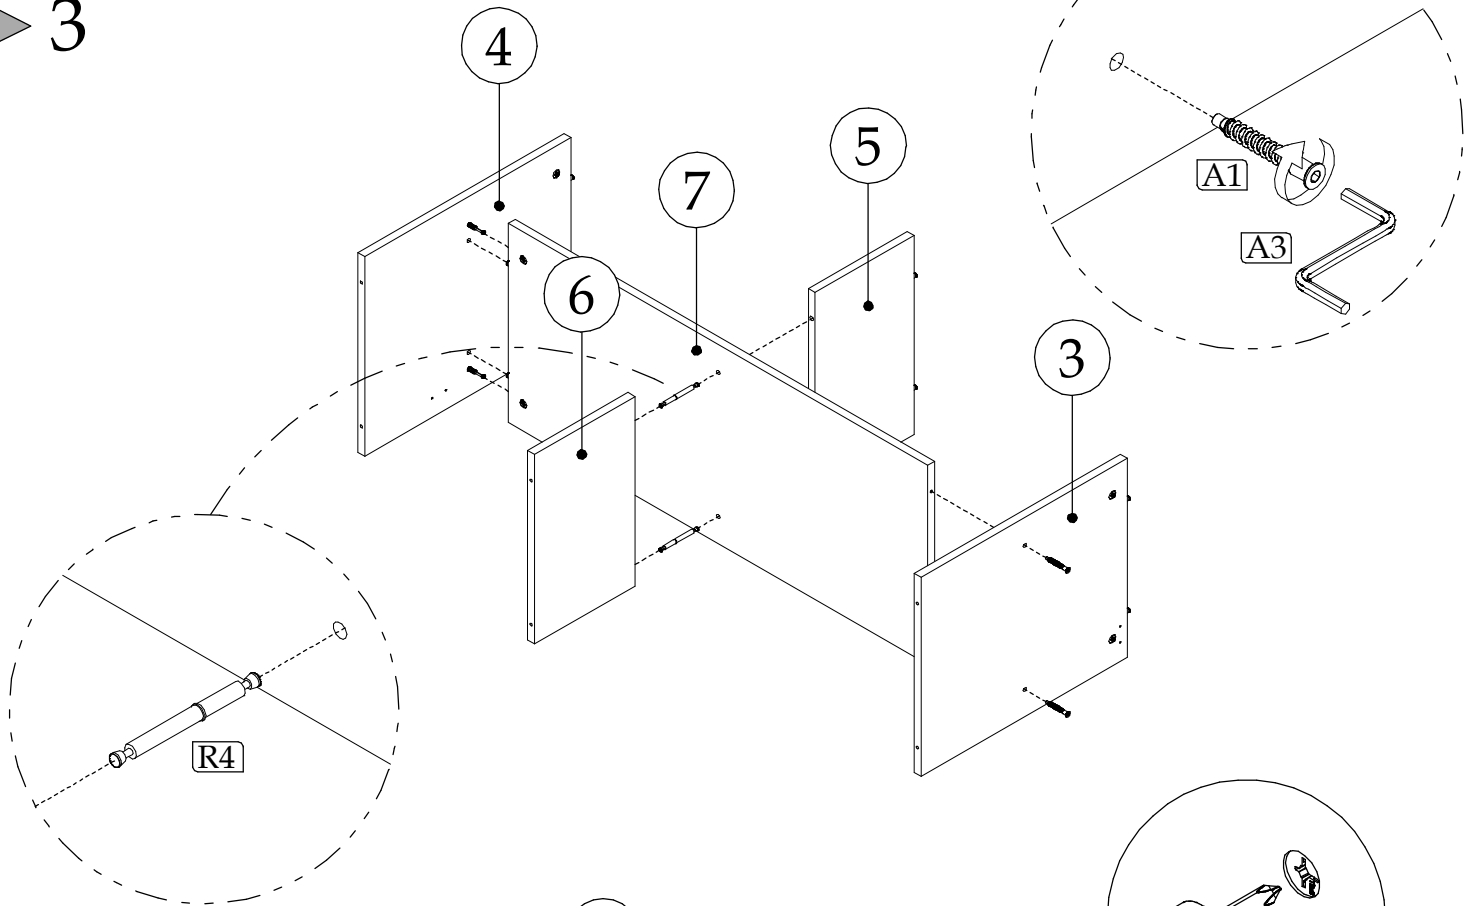

VENICE RTV-3D

60 min

UK: Assembly instructions

DE: Montageanleitung

FR: Instructions de montage

IT: Istruzioni di montaggio

PL: Instrukcja montażu

PART/INDEKS	SIZE/WYMIAR	QTY/IL
1	1493x400x16mm	1
2	476x400x16mm	1
3	476x400x16mm	1
4	476x400x16mm	1
5	230x400x16mm	1
6	230x373x16mm	1
7	968x400x16mm	1
8	1493x400x16mm	1
9	1488x251x3mm ("+"-1mm)	4
10	472x472x16mm	1
11	964x226x16mm	1
12	472x226x16mm	1

► 1

▶ 2

▶ 3

▶ 4

▶ 5

▶ 6

7

8

▶ 9

max. 5kg