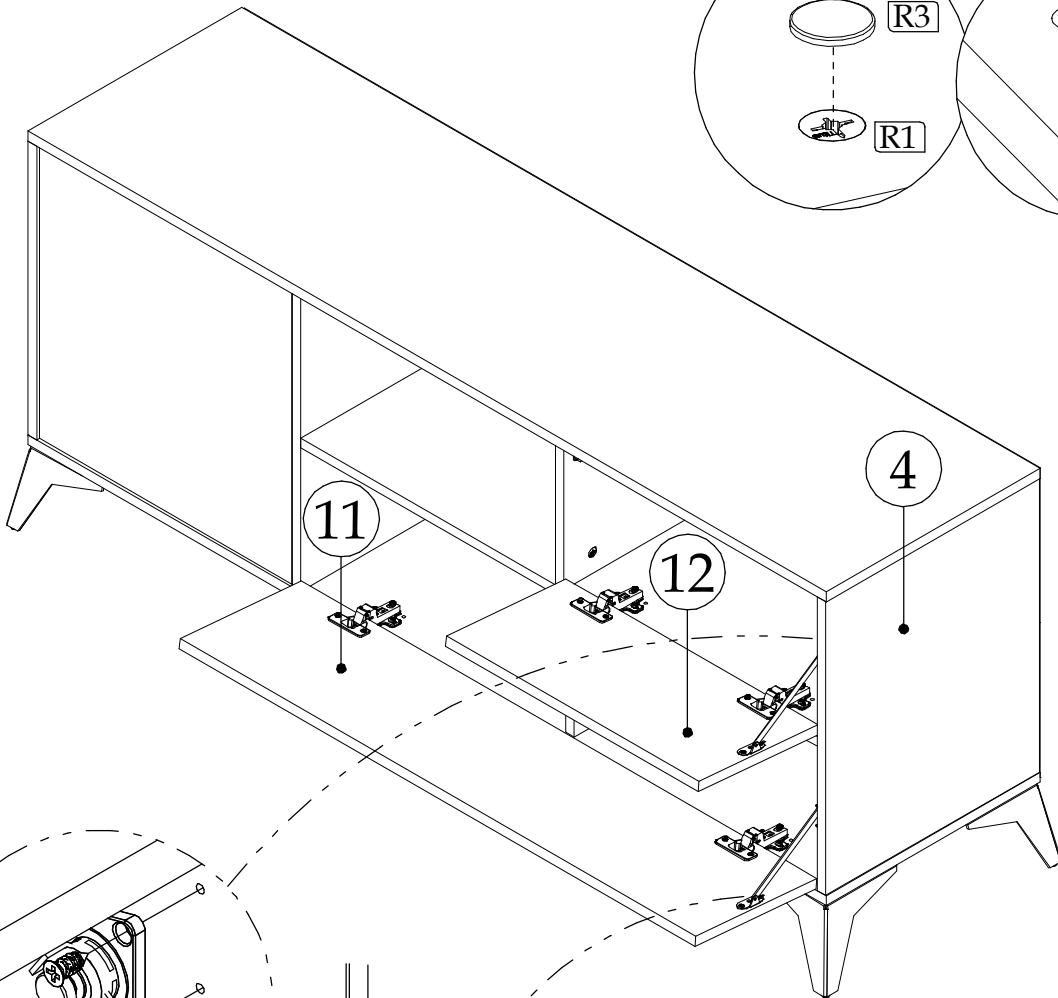

VENICE RTV-3D

60 min

UK: Assembly instructions

DE: Montageanleitung

FR: Instructions de montage

IT: Istruzioni di montaggio

PL: Instrukcja montażu

PART/INDEKS	SIZE/WYMIAR	QTY/IL
1	1493x400x16mm	1
2	476x400x16mm	1
3	476x400x16mm	1
4	476x400x16mm	1
5	230x400x16mm	1
6	230x373x16mm	1
7	968x400x16mm	1
8	1493x400x16mm	1
9	1488x251x3mm ("+"-1mm)	4
10	472x472x16mm	1
11	964x226x16mm	1
12	472x226x16mm	1

► 1

▶ 2

▶ 3

▶ 4

▶ 5

▶ 6

7

8

▶ 9

max. 5kg