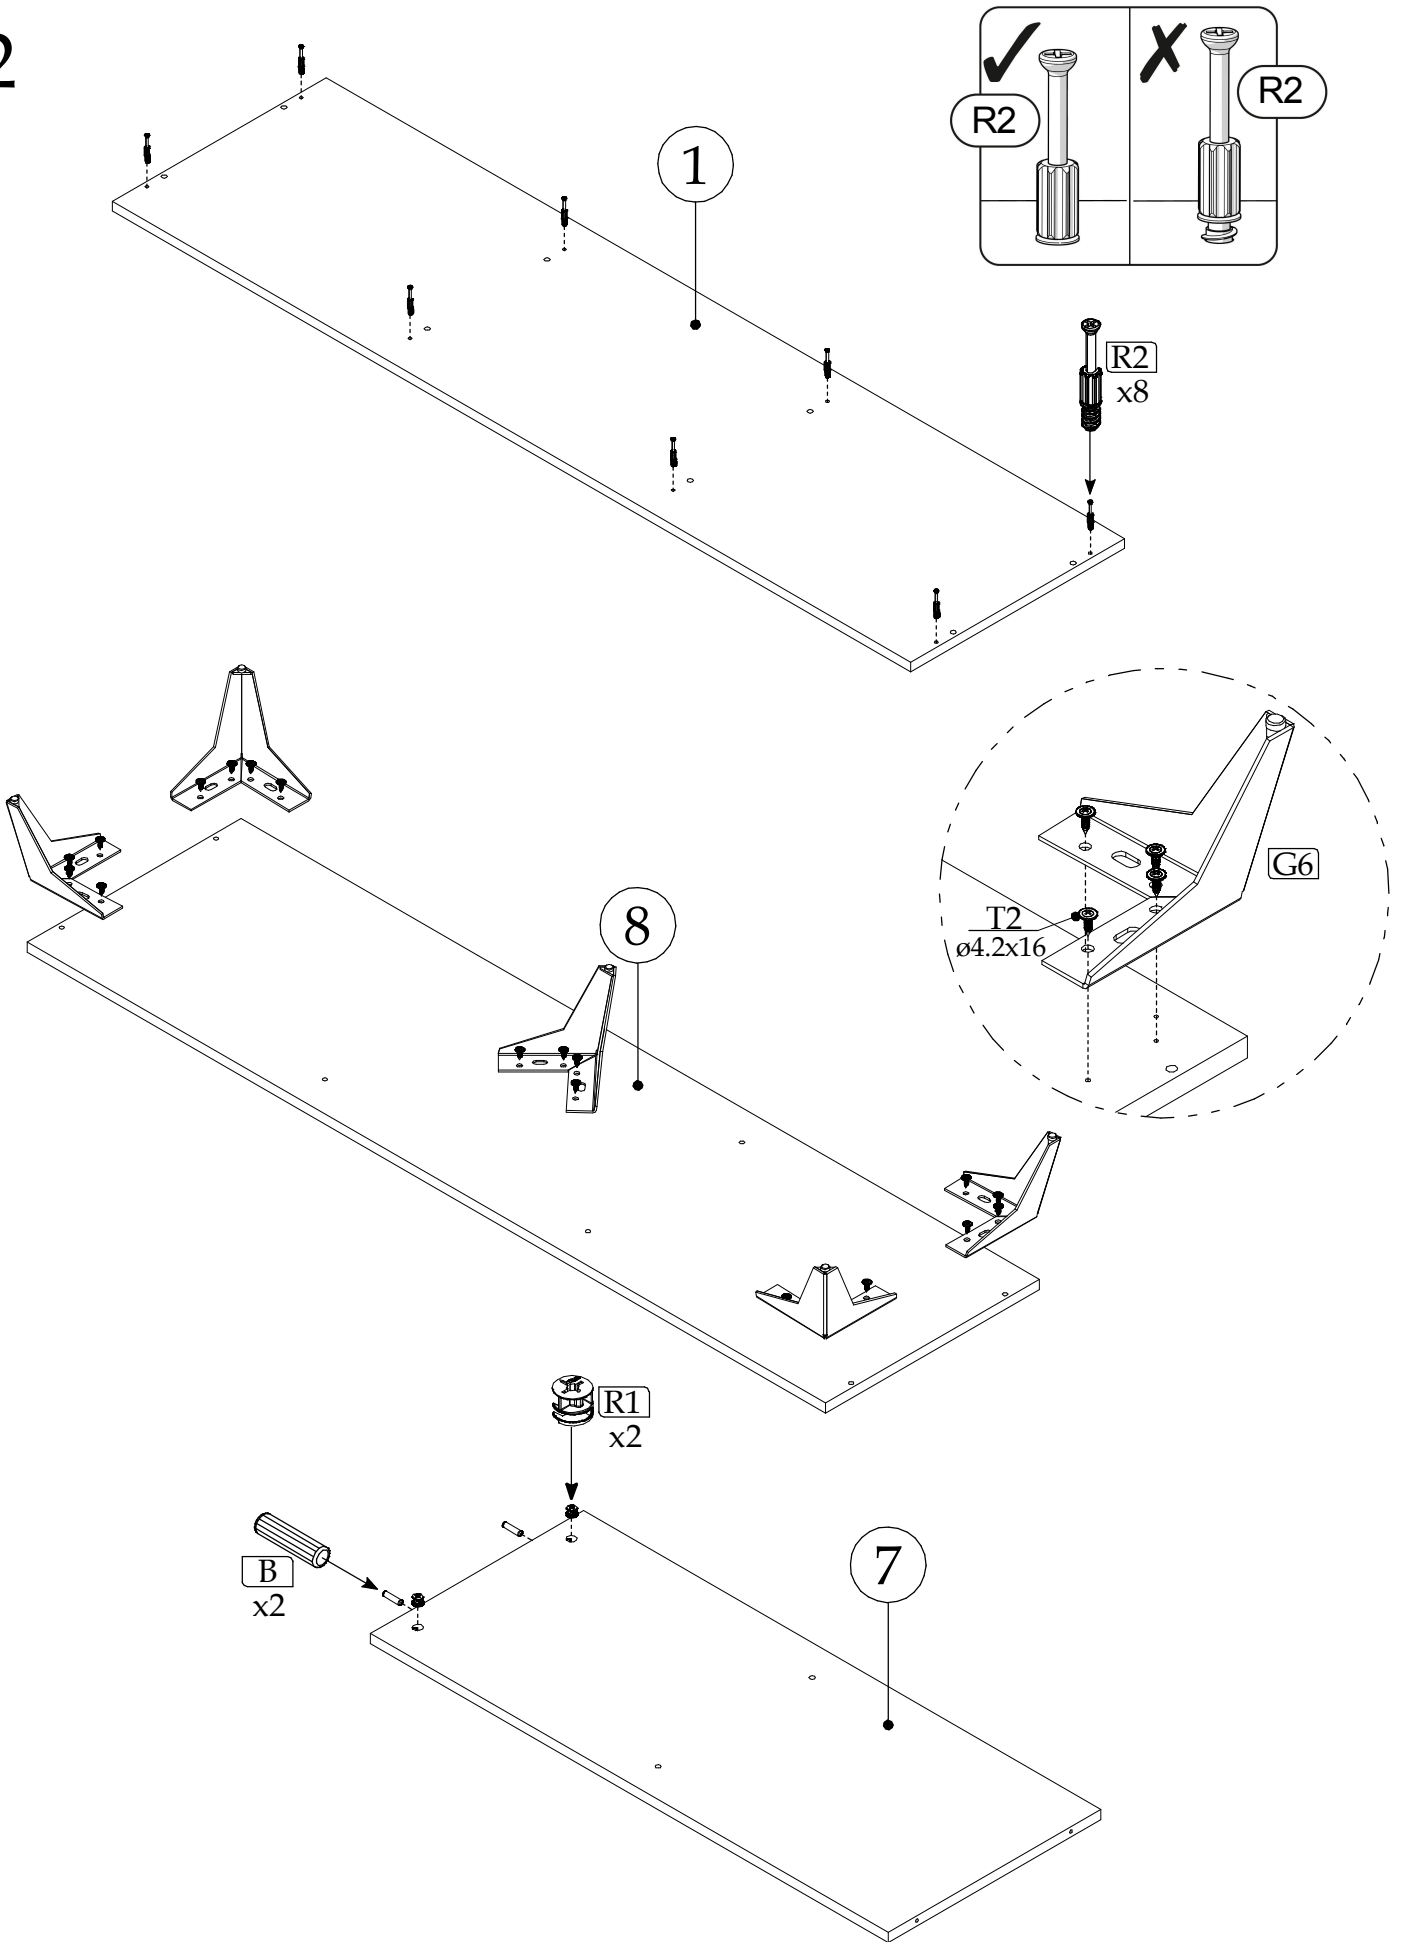

VENICE RTV-3D

60 min

UK: Assembly instructions

DE: Montageanleitung

FR: Instructions de montage

IT: Istruzioni di montaggio

PL: Instrukcja montażu

PART/INDEKS	SIZE/WYMIAR	QTY/IL
1	1493x400x16mm	1
2	476x400x16mm	1
3	476x400x16mm	1
4	476x400x16mm	1
5	230x400x16mm	1
6	230x373x16mm	1
7	968x400x16mm	1
8	1493x400x16mm	1
9	1488x251x3mm ("+"-1mm)	4
10	472x472x16mm	1
11	964x226x16mm	1
12	472x226x16mm	1

► 1

▶ 2

▶ 3

▶ 4

▶ 5

▶ 6

7

8

▶ 9

max. 5kg