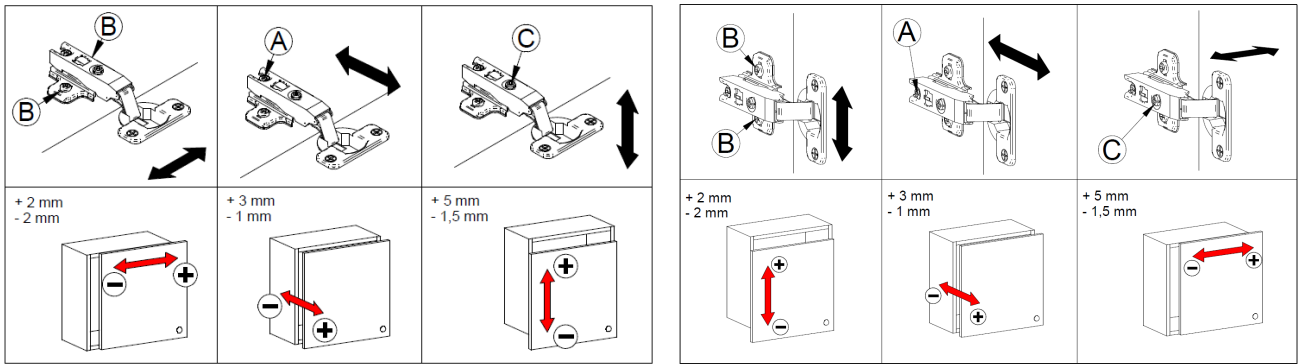

VENICE RTV-3D

60 min

UK: Assembly instructions

DE: Montageanleitung

FR: Instructions de montage

IT: Istruzioni di montaggio

PL: Instrukcja montażu

PART/INDEKS	SIZE/WYMIAR	QTY/IL
1	1493x400x16mm	1
2	476x400x16mm	1
3	476x400x16mm	1
4	476x400x16mm	1
5	230x400x16mm	1
6	230x373x16mm	1
7	968x400x16mm	1
8	1493x400x16mm	1
9	1488x251x3mm ("+"-1mm)	4
10	472x472x16mm	1
11	964x226x16mm	1
12	472x226x16mm	1

► 1

▶ 2

▶ 3

▶ 4

▶ 5

▶ 6

7

8