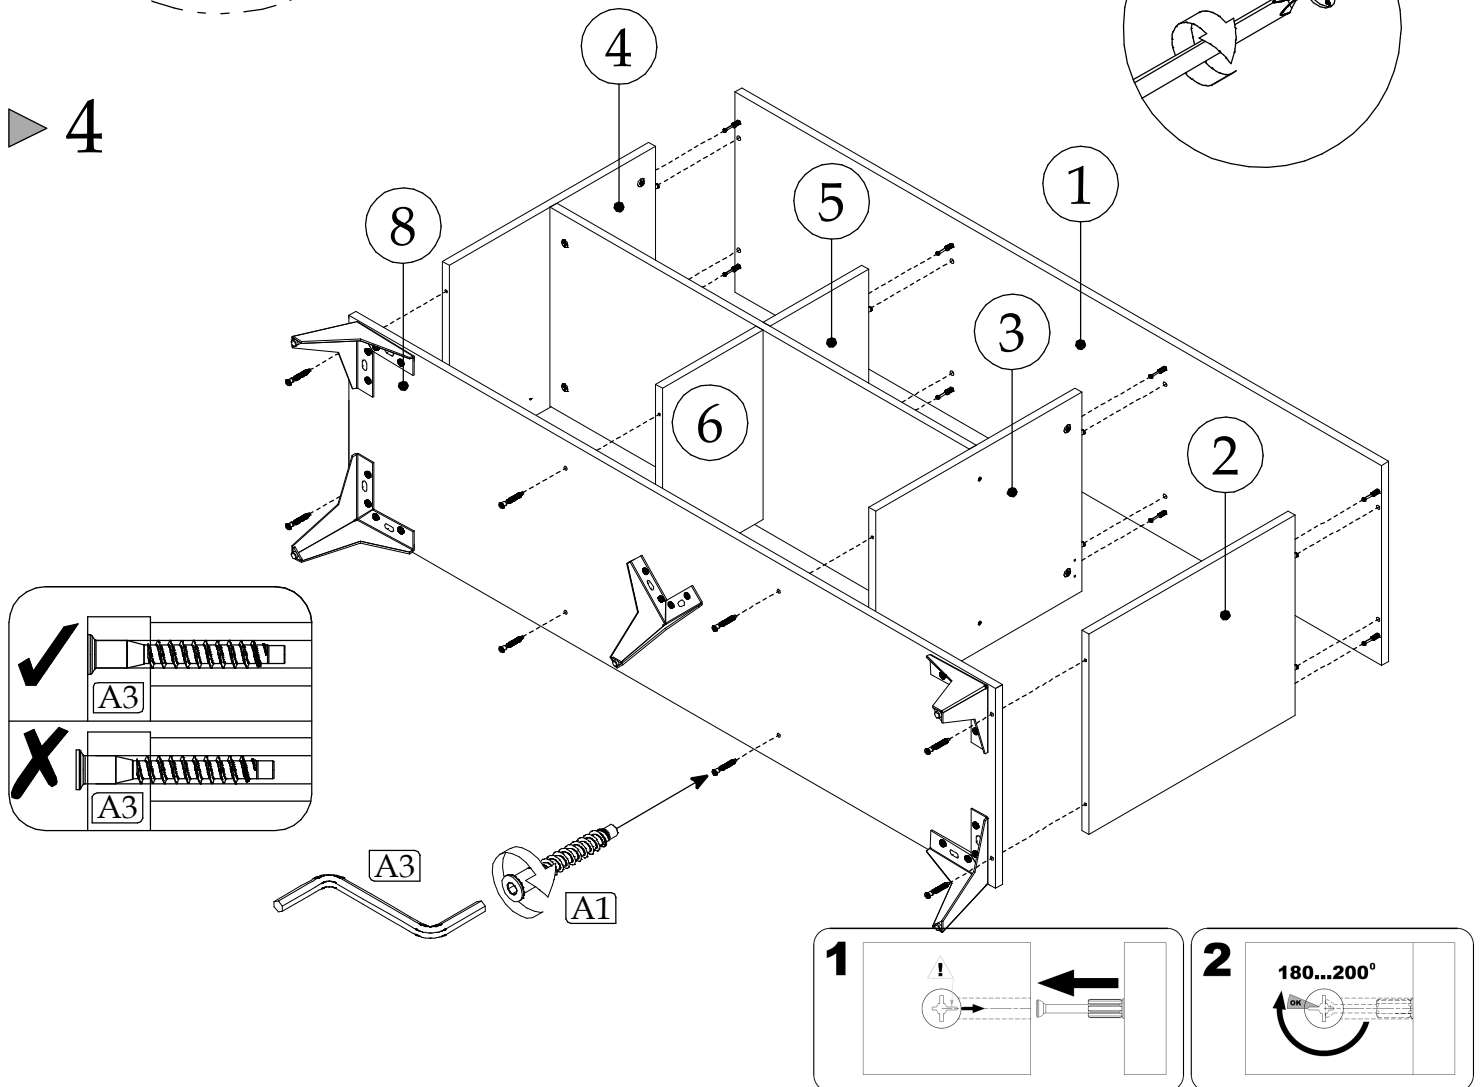

VENICE RTV-3D

60 min

UK: Assembly instructions

DE: Montageanleitung

FR: Instructions de montage

IT: Istruzioni di montaggio

PL: Instrukcja montażu

PART/INDEKS	SIZE/WYMIAR	QTY/IL
1	1493x400x16mm	1
2	476x400x16mm	1
3	476x400x16mm	1
4	476x400x16mm	1
5	230x400x16mm	1
6	230x373x16mm	1
7	968x400x16mm	1
8	1493x400x16mm	1
9	1488x251x3mm ("+"-1mm)	4
10	472x472x16mm	1
11	964x226x16mm	1
12	472x226x16mm	1

► 1

▶ 2

▶ 3

▶ 4

▶ 5

▶ 6

7

8