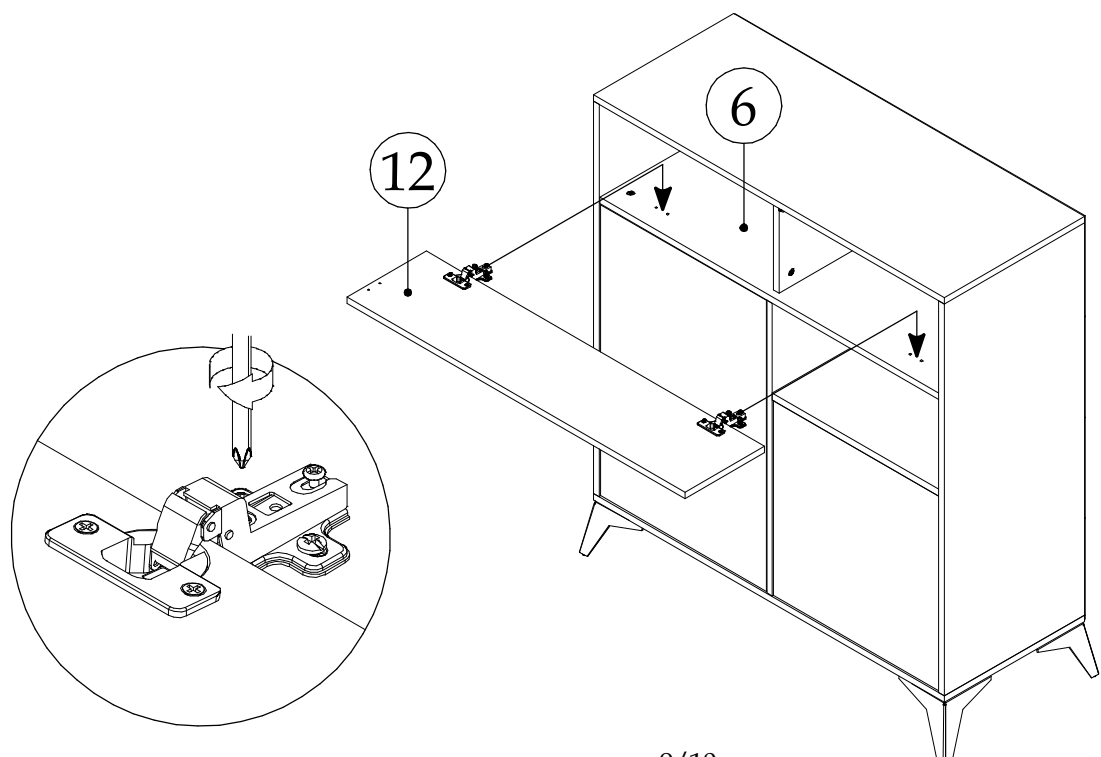

VENICE KOM2-3D

60 min

UK: Assembly instructions

DE: Montageanleitung

FR: Instructions de montage

IT: Istruzioni di montaggio

PL: Instrukcja montażu

PART/INDEKS	SIZE/WYMIAR	QTY/IL
1	1001x400x16mm	1
2	968x400x16mm	1
3	968x400x16mm	1
4	722x400x16mm	1
5	230x400x16mm	1
6	968x400x16mm	1
7	476x400x16mm	1
8	1001x400x16mm	1
9	996x249x3mm ("+"-1mm)	4
10	718x472x16mm	1
11	480x472x16mm	1
12	964x226x16mm	1
13	474x373x16mm	1

▶ 1

▶ 2

▶ 3

▶ 4

▶ 5

▶ 6

▶ 7

► 10