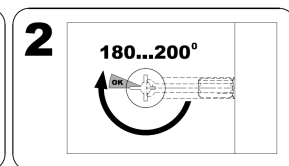

VENICE KOM2-3D

60 min

UK: Assembly instructions

DE: Montageanleitung

FR: Instructions de montage

IT: Istruzioni di montaggio

PL: Instrukcja montażu

PART/INDEKS	SIZE/WYMIAR	QTY/IL
1	1001x400x16mm	1
2	968x400x16mm	1
3	968x400x16mm	1
4	722x400x16mm	1
5	230x400x16mm	1
6	968x400x16mm	1
7	476x400x16mm	1
8	1001x400x16mm	1
9	996x249x3mm ("+"-1mm)	4
10	718x472x16mm	1
11	480x472x16mm	1
12	964x226x16mm	1
13	474x373x16mm	1

▶ 1

▶ 2

▶ 3

▶ 4

▶ 5

▶ 6

▶ 7

► 10