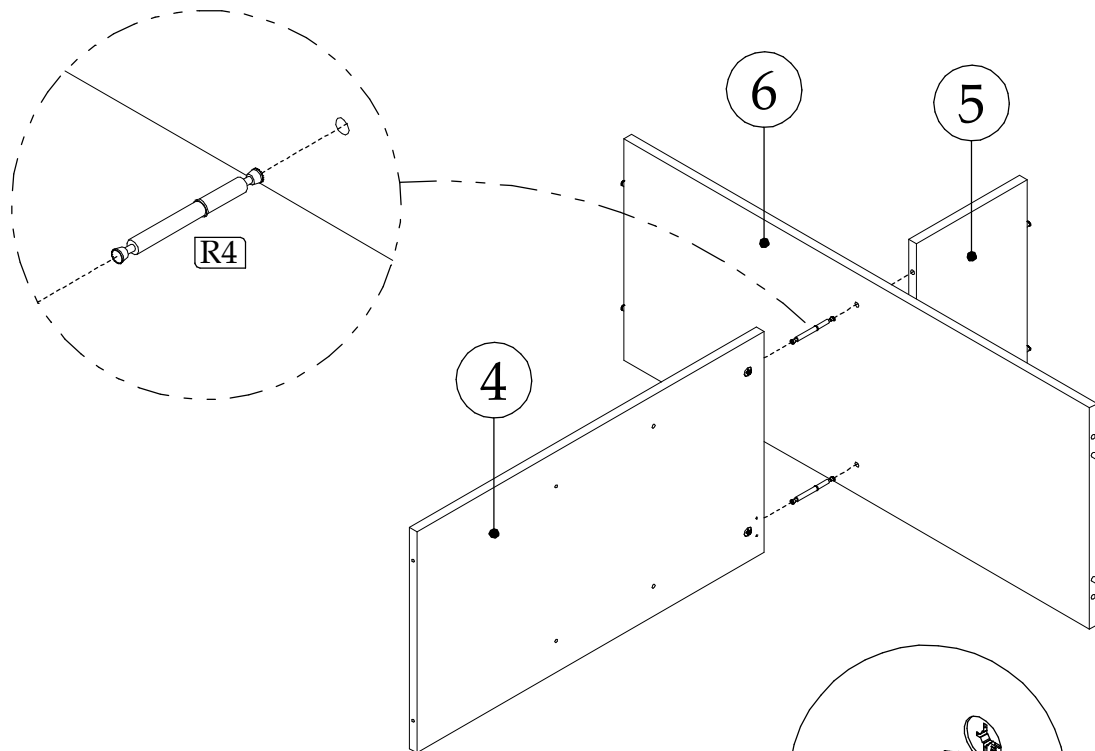

VENICE KOM2-3D

60 min

UK: Assembly instructions

DE: Montageanleitung

FR: Instructions de montage

IT: Istruzioni di montaggio

PL: Instrukcja montażu

PART/INDEKS	SIZE/WYMIAR	QTY/IL
1	1001x400x16mm	1
2	968x400x16mm	1
3	968x400x16mm	1
4	722x400x16mm	1
5	230x400x16mm	1
6	968x400x16mm	1
7	476x400x16mm	1
8	1001x400x16mm	1
9	996x249x3mm ("+"-1mm)	4
10	718x472x16mm	1
11	480x472x16mm	1
12	964x226x16mm	1
13	474x373x16mm	1

▶ 1

▶ 2

▶ 3

▶ 4

▶ 5

▶ 6

▶ 7

► 10