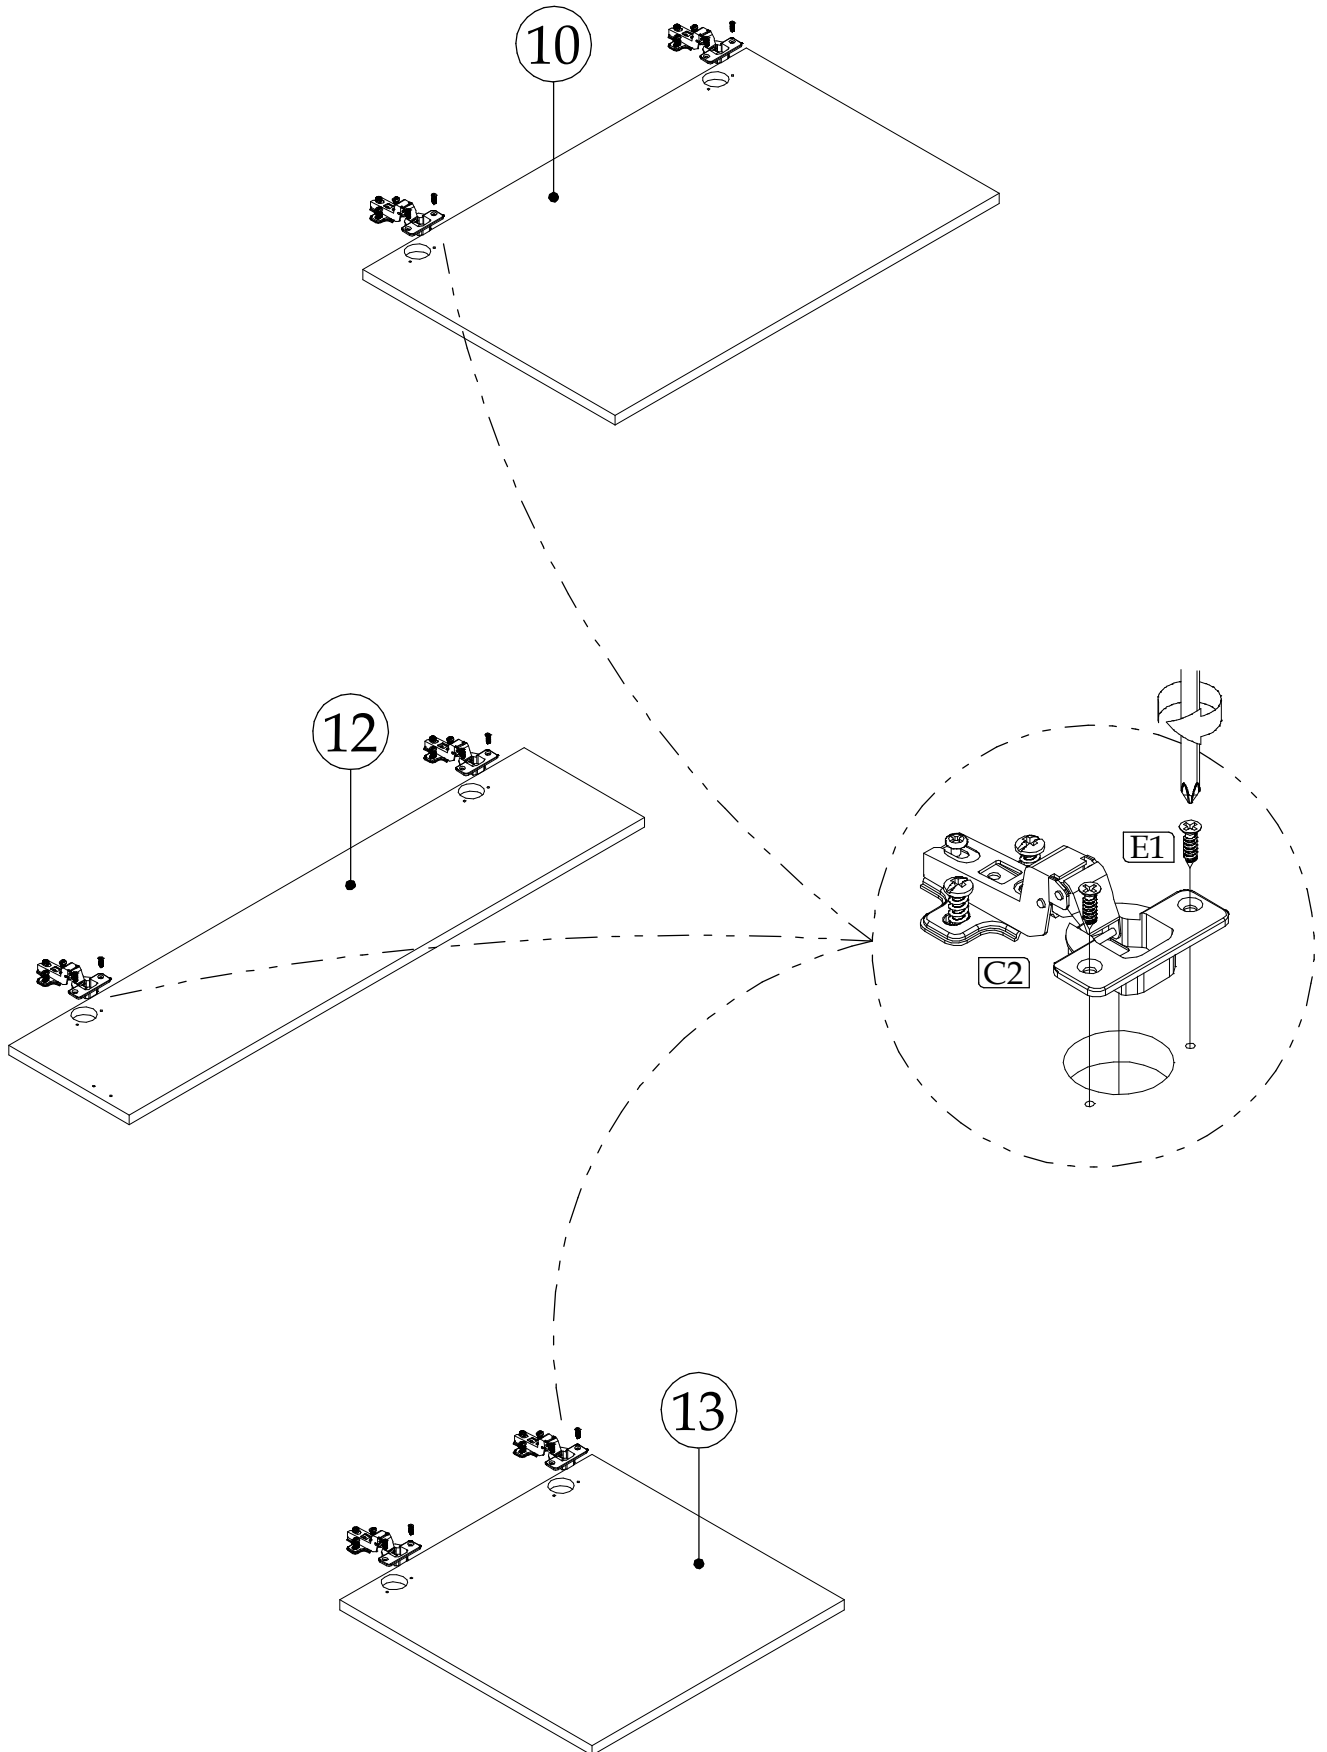

VENICE KOM2-3D

60 min

UK: Assembly instructions

DE: Montageanleitung

FR: Instructions de montage

IT: Istruzioni di montaggio

PL: Instrukcja montażu

PART/INDEKS	SIZE/WYMIAR	QTY/IL
1	1001x400x16mm	1
2	968x400x16mm	1
3	968x400x16mm	1
4	722x400x16mm	1
5	230x400x16mm	1
6	968x400x16mm	1
7	476x400x16mm	1
8	1001x400x16mm	1
9	996x249x3mm ("+"-1mm)	4
10	718x472x16mm	1
11	480x472x16mm	1
12	964x226x16mm	1
13	474x373x16mm	1

▶ 1

▶ 2

▶ 3

▶ 4

▶ 5

▶ 6

▶ 7

► 10