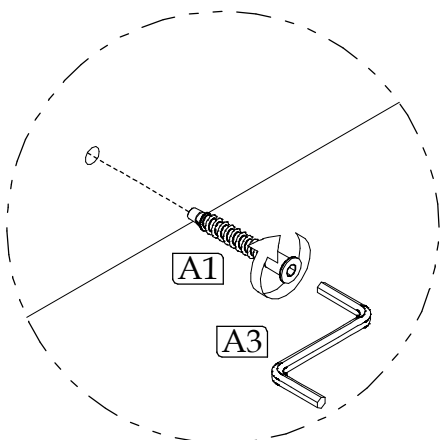

VENICE KOM2-3D

60 min

UK: Assembly instructions

DE: Montageanleitung

FR: Instructions de montage

IT: Istruzioni di montaggio

PL: Instrukcja montażu

PART/INDEKS	SIZE/WYMIAR	QTY/IL
1	1001x400x16mm	1
2	968x400x16mm	1
3	968x400x16mm	1
4	722x400x16mm	1
5	230x400x16mm	1
6	968x400x16mm	1
7	476x400x16mm	1
8	1001x400x16mm	1
9	996x249x3mm ("+"-1mm)	4
10	718x472x16mm	1
11	480x472x16mm	1
12	964x226x16mm	1
13	474x373x16mm	1

▶ 1

▶ 2

▶ 3

▶ 4

▶ 5

▶ 6

▶ 7

► 10