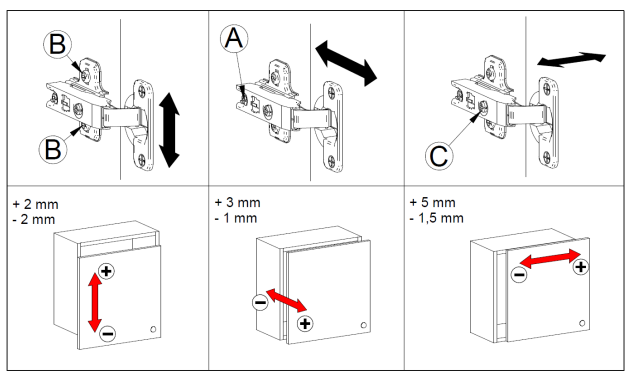

VENICE KOM2-3D

60 min

UK: Assembly instructions

DE: Montageanleitung

FR: Instructions de montage

IT: Istruzioni di montaggio

PL: Instrukcja montażu

PART/INDEKS	SIZE/WYMIAR	QTY/IL
1	1001x400x16mm	1
2	968x400x16mm	1
3	968x400x16mm	1
4	722x400x16mm	1
5	230x400x16mm	1
6	968x400x16mm	1
7	476x400x16mm	1
8	1001x400x16mm	1
9	996x249x3mm ("+"-1mm)	4
10	718x472x16mm	1
11	480x472x16mm	1
12	964x226x16mm	1
13	474x373x16mm	1

▶ 1

▶ 2

▶ 3

▶ 4

▶ 5

▶ 6

▶ 7

► 10