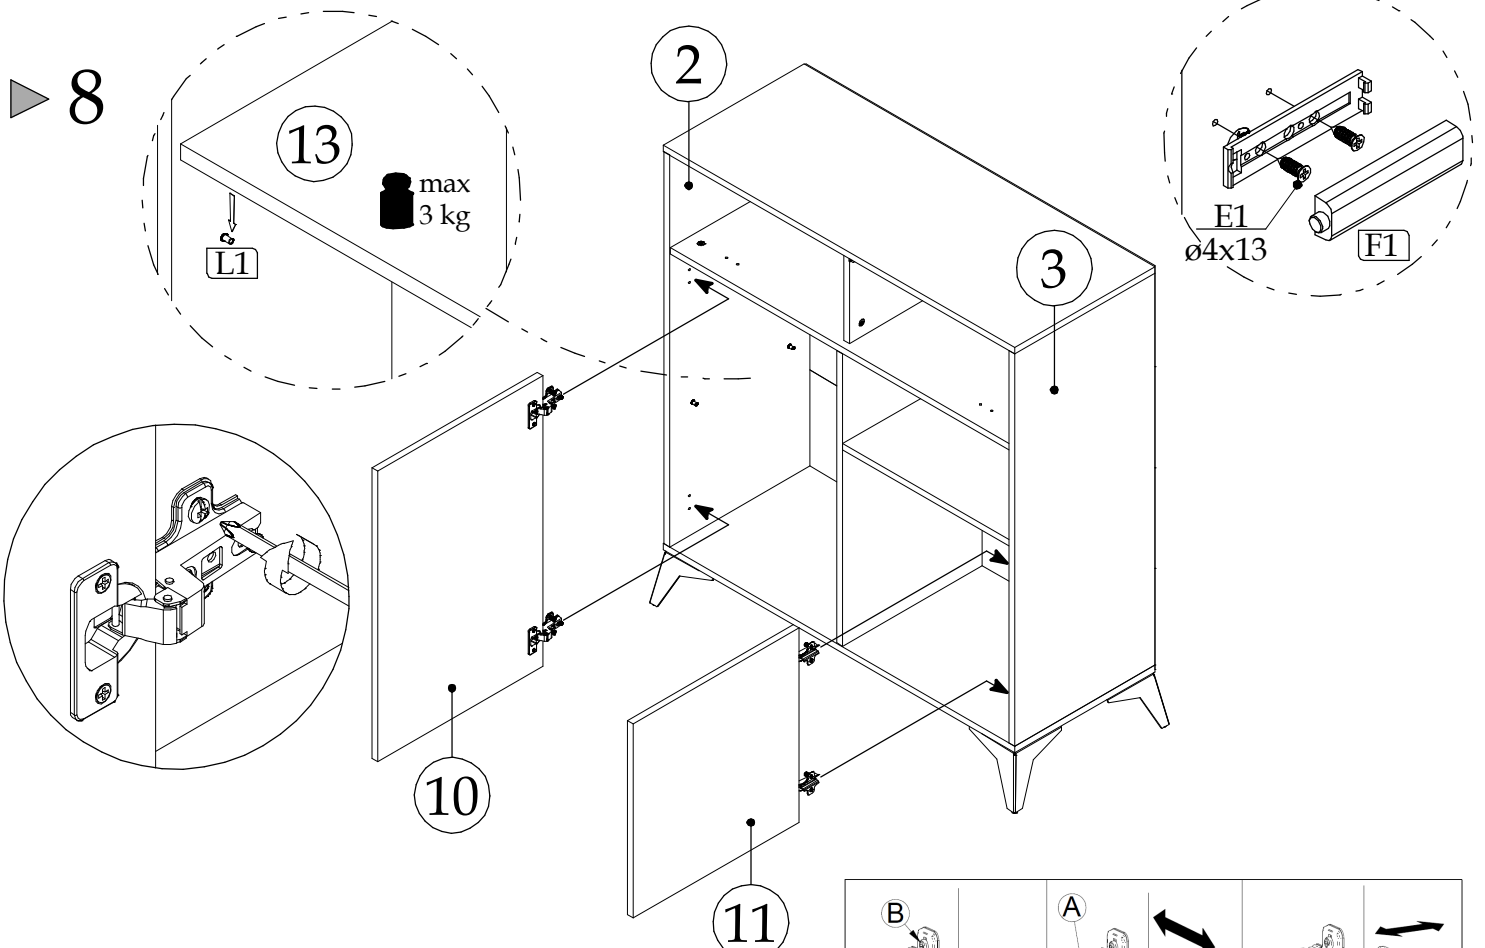

VENICE KOM2-3D

60 min

UK: Assembly instructions

DE: Montageanleitung

FR: Instructions de montage

IT: Istruzioni di montaggio

PL: Instrukcja montażu

PART/INDEKS	SIZE/WYMIAR	QTY/IL
1	1001x400x16mm	1
2	968x400x16mm	1
3	968x400x16mm	1
4	722x400x16mm	1
5	230x400x16mm	1
6	968x400x16mm	1
7	476x400x16mm	1
8	1001x400x16mm	1
9	996x249x3mm ("+"-1mm)	4
10	718x472x16mm	1
11	480x472x16mm	1
12	964x226x16mm	1
13	474x373x16mm	1

▶ 1

▶ 2

▶ 3

▶ 4

▶ 5

▶ 6

▶ 7

► 10