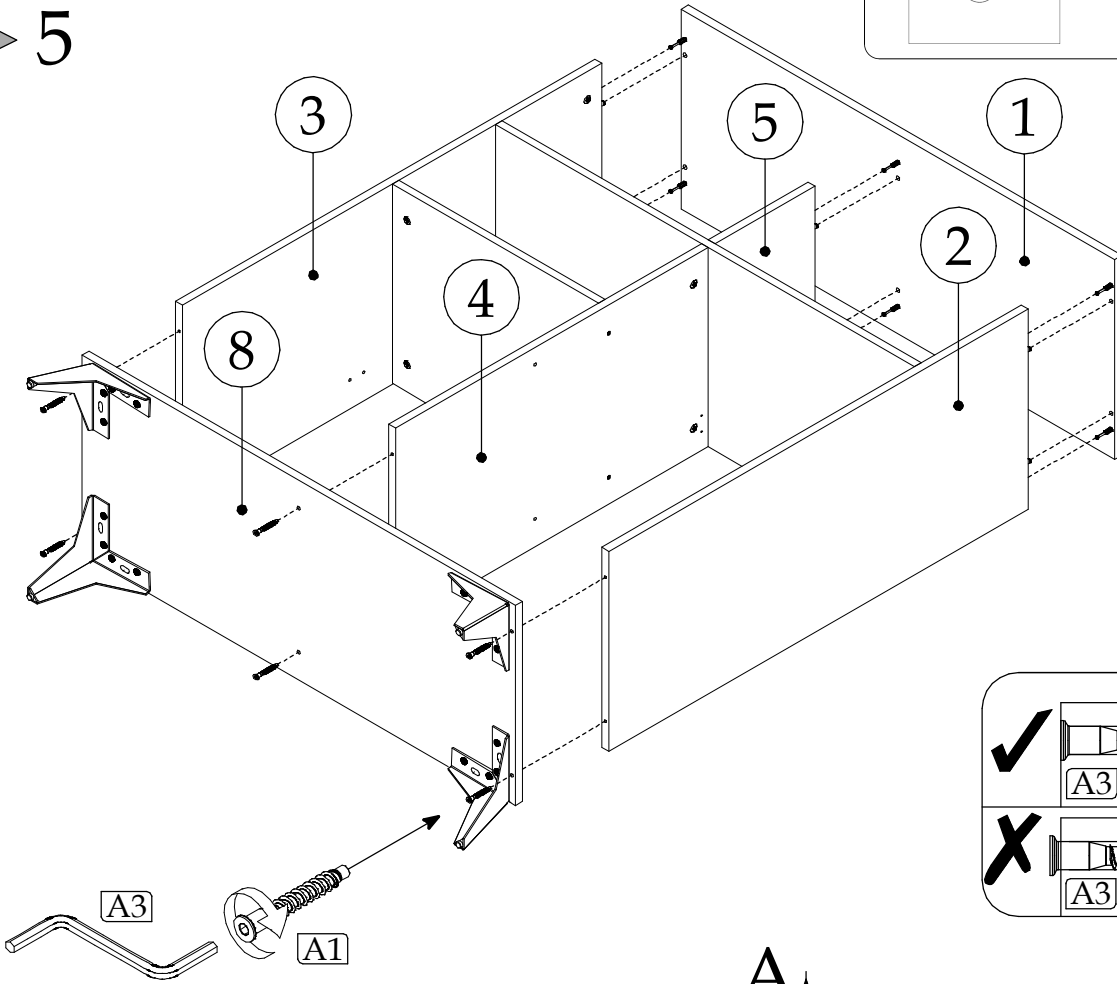

VENICE KOM2-3D

60 min

UK: Assembly instructions

DE: Montageanleitung

FR: Instructions de montage

IT: Istruzioni di montaggio

PL: Instrukcja montażu

PART/INDEKS	SIZE/WYMIAR	QTY/IL
1	1001x400x16mm	1
2	968x400x16mm	1
3	968x400x16mm	1
4	722x400x16mm	1
5	230x400x16mm	1
6	968x400x16mm	1
7	476x400x16mm	1
8	1001x400x16mm	1
9	996x249x3mm ("+"-1mm)	4
10	718x472x16mm	1
11	480x472x16mm	1
12	964x226x16mm	1
13	474x373x16mm	1

▶ 1

▶ 2

▶ 3

▶ 4

▶ 5

▶ 6

▶ 7

► 10