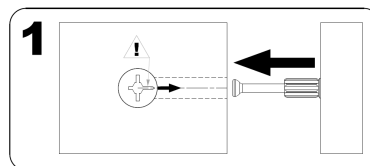

VENICE KOM2-3D

60 min

UK: Assembly instructions

DE: Montageanleitung

FR: Instructions de montage

IT: Istruzioni di montaggio

PL: Instrukcja montażu

PART/INDEKS	SIZE/WYMIAR	QTY/IL
1	1001x400x16mm	1
2	968x400x16mm	1
3	968x400x16mm	1
4	722x400x16mm	1
5	230x400x16mm	1
6	968x400x16mm	1
7	476x400x16mm	1
8	1001x400x16mm	1
9	996x249x3mm ("+"-1mm)	4
10	718x472x16mm	1
11	480x472x16mm	1
12	964x226x16mm	1
13	474x373x16mm	1

▶ 1

▶ 2

▶ 3

▶ 4

▶ 5

▶ 6

▶ 7

► 10