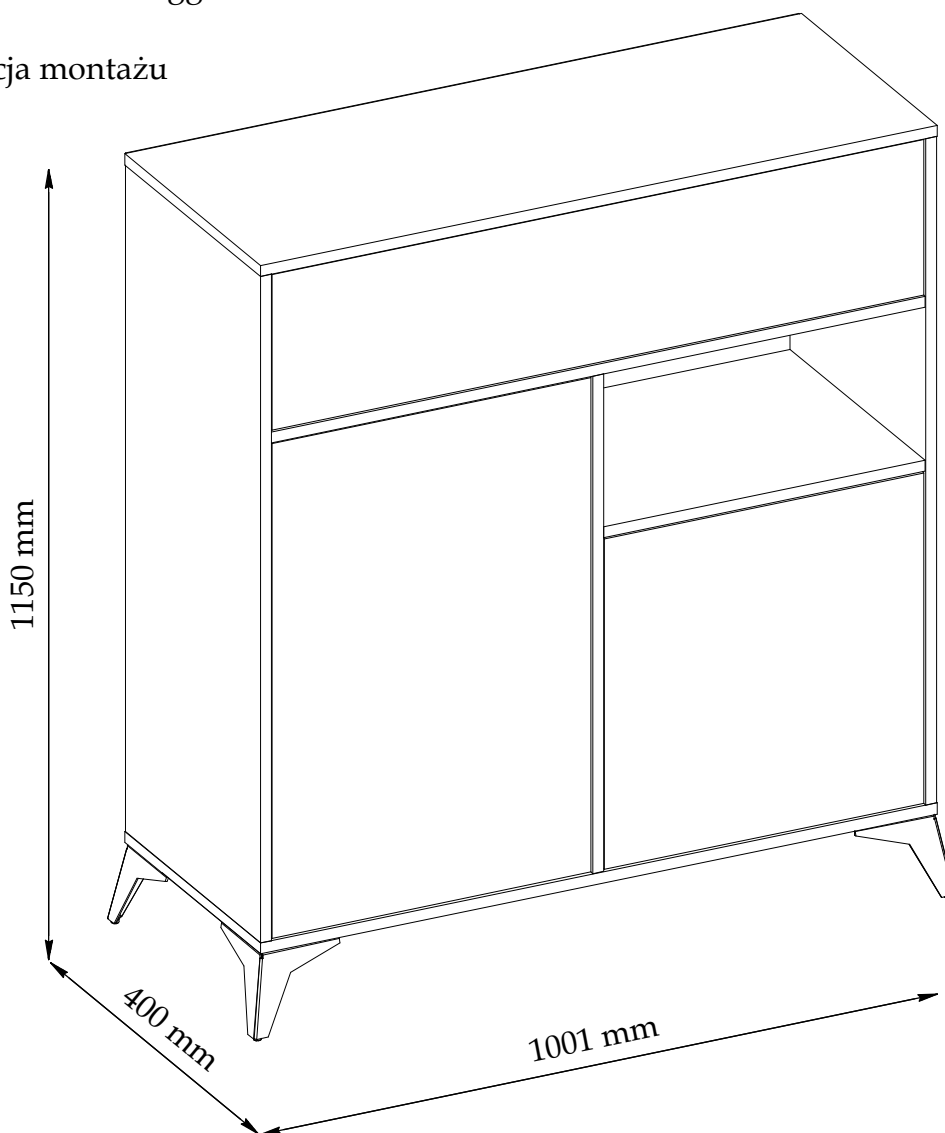

VENICE KOM2-3D

60 min

UK: Assembly instructions

DE: Montageanleitung

FR: Instructions de montage

IT: Istruzioni di montaggio

PL: Instrukcja montażu

PART/INDEKS	SIZE/WYMIAR	QTY/IL
1	1001x400x16mm	1
2	968x400x16mm	1
3	968x400x16mm	1
4	722x400x16mm	1
5	230x400x16mm	1
6	968x400x16mm	1
7	476x400x16mm	1
8	1001x400x16mm	1
9	996x249x3mm ("+"-1mm)	4
10	718x472x16mm	1
11	480x472x16mm	1
12	964x226x16mm	1
13	474x373x16mm	1

▶ 1

▶ 2

▶ 3

▶ 4

▶ 5

▶ 6

▶ 7

► 10