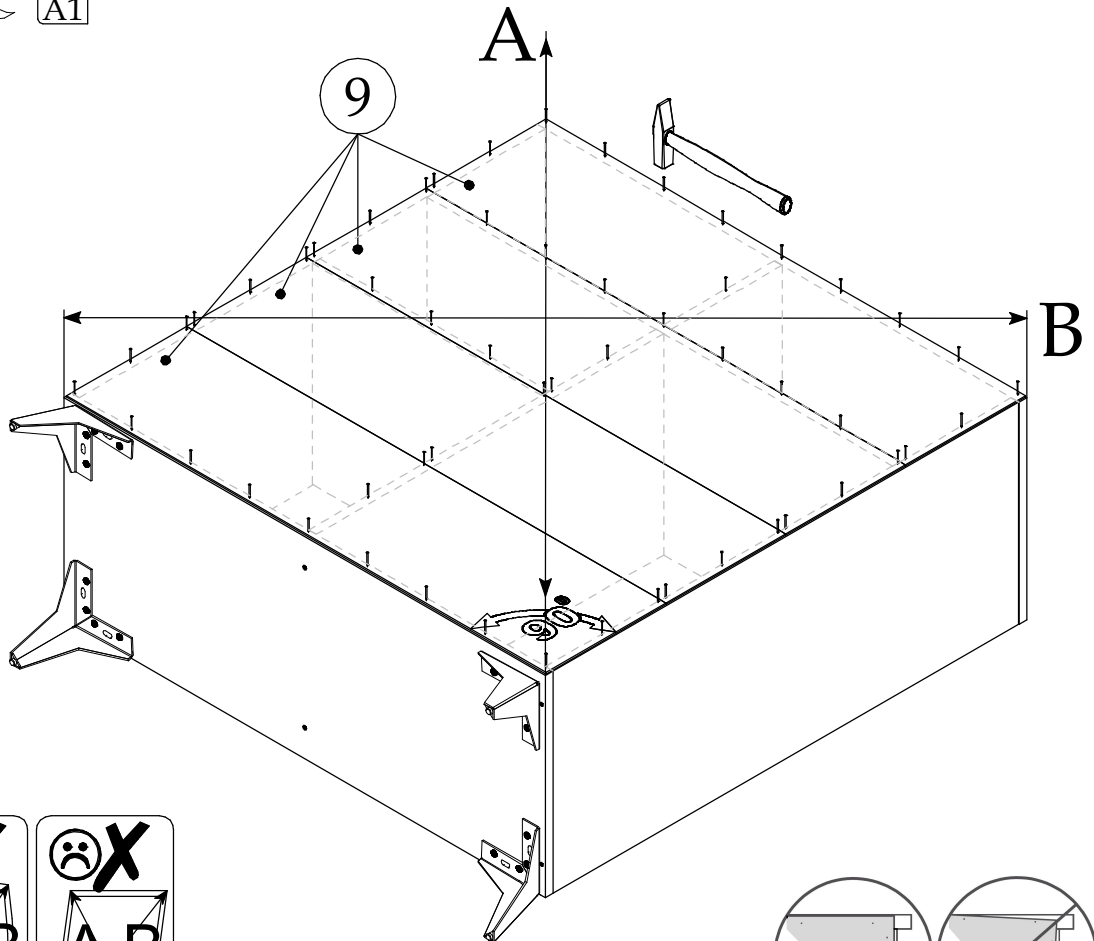

VENICE KOM2-3D

60 min

UK: Assembly instructions

DE: Montageanleitung

FR: Instructions de montage

IT: Istruzioni di montaggio

PL: Instrukcja montażu

PART/INDEKS	SIZE/WYMIAR	QTY/IL
1	1001x400x16mm	1
2	968x400x16mm	1
3	968x400x16mm	1
4	722x400x16mm	1
5	230x400x16mm	1
6	968x400x16mm	1
7	476x400x16mm	1
8	1001x400x16mm	1
9	996x249x3mm ("+"-1mm)	4
10	718x472x16mm	1
11	480x472x16mm	1
12	964x226x16mm	1
13	474x373x16mm	1

▶ 1

▶ 2

▶ 3

▶ 4

▶ 5

▶ 6

▶ 7

► 10