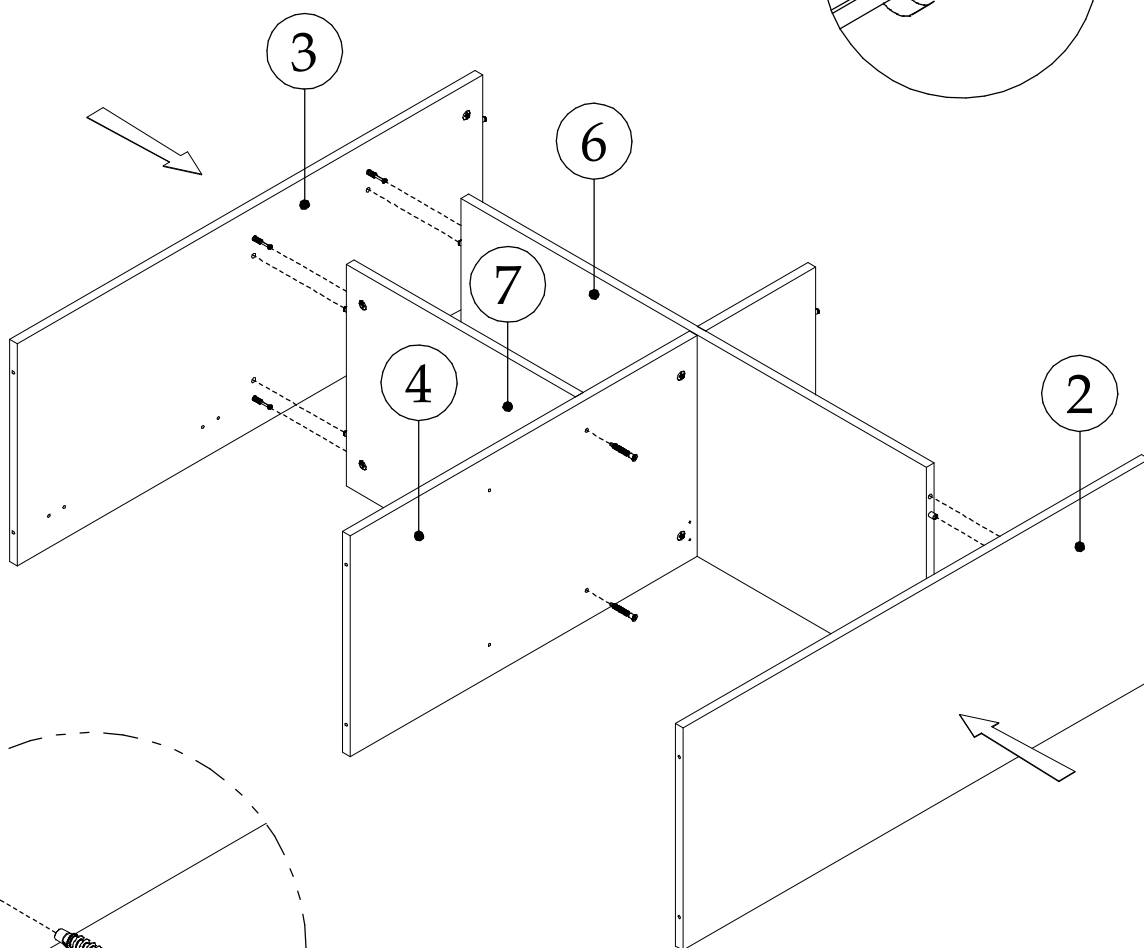

VENICE KOM2-3D

60 min

UK: Assembly instructions

DE: Montageanleitung

FR: Instructions de montage

IT: Istruzioni di montaggio

PL: Instrukcja montażu

PART/INDEKS	SIZE/WYMIAR	QTY/IL
1	1001x400x16mm	1
2	968x400x16mm	1
3	968x400x16mm	1
4	722x400x16mm	1
5	230x400x16mm	1
6	968x400x16mm	1
7	476x400x16mm	1
8	1001x400x16mm	1
9	996x249x3mm ("+"-1mm)	4
10	718x472x16mm	1
11	480x472x16mm	1
12	964x226x16mm	1
13	474x373x16mm	1

▶ 1

▶ 2

▶ 3

▶ 4

▶ 5

▶ 6

▶ 7

► 10