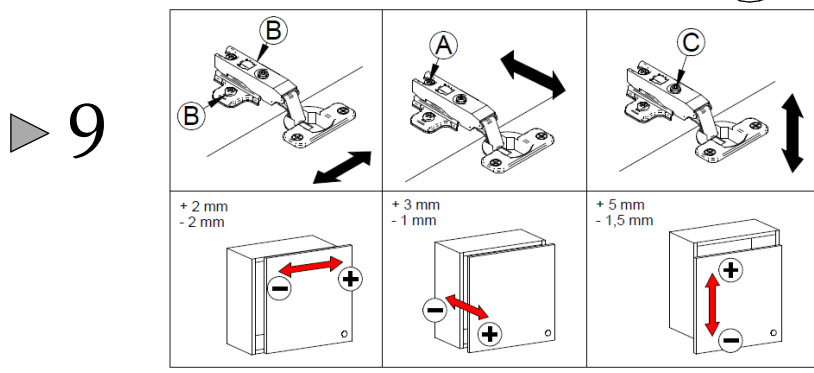

VENICE KOM2-3D

60 min

UK: Assembly instructions

DE: Montageanleitung

FR: Instructions de montage

IT: Istruzioni di montaggio

PL: Instrukcja montażu

PART/INDEKS	SIZE/WYMIAR	QTY/IL
1	1001x400x16mm	1
2	968x400x16mm	1
3	968x400x16mm	1
4	722x400x16mm	1
5	230x400x16mm	1
6	968x400x16mm	1
7	476x400x16mm	1
8	1001x400x16mm	1
9	996x249x3mm ("+"-1mm)	4
10	718x472x16mm	1
11	480x472x16mm	1
12	964x226x16mm	1
13	474x373x16mm	1

▶ 1

▶ 2

▶ 3

▶ 4

▶ 5

▶ 6

▶ 7

► 10