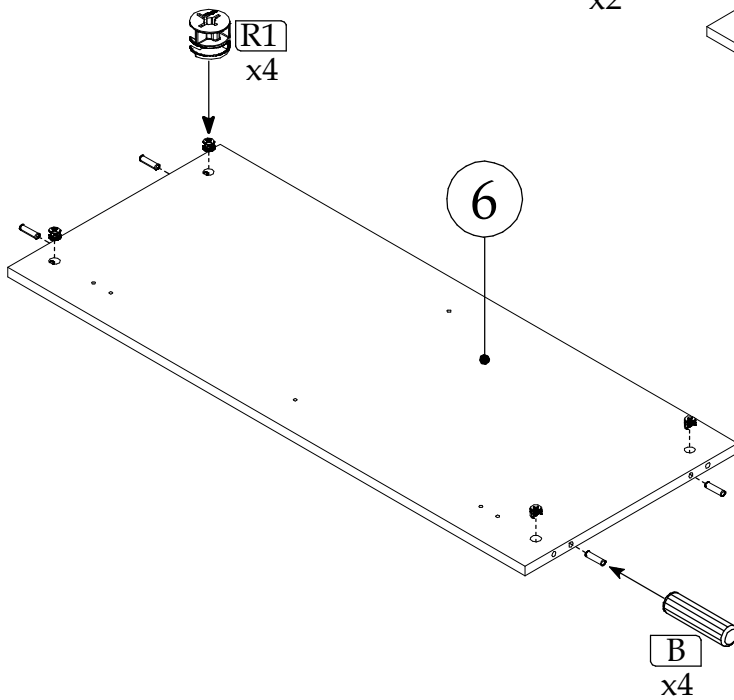

VENICE KOM2-3D

60 min

UK: Assembly instructions

DE: Montageanleitung

FR: Instructions de montage

IT: Istruzioni di montaggio

PL: Instrukcja montażu

PART/INDEKS	SIZE/WYMIAR	QTY/IL
1	1001x400x16mm	1
2	968x400x16mm	1
3	968x400x16mm	1
4	722x400x16mm	1
5	230x400x16mm	1
6	968x400x16mm	1
7	476x400x16mm	1
8	1001x400x16mm	1
9	996x249x3mm ("+"-1mm)	4
10	718x472x16mm	1
11	480x472x16mm	1
12	964x226x16mm	1
13	474x373x16mm	1

▶ 1

▶ 2

▶ 3

▶ 4

▶ 5

▶ 6

▶ 7

► 10