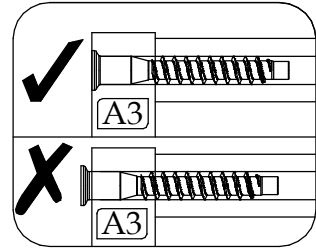

VENICE KOM2-3D

60 min

UK: Assembly instructions

DE: Montageanleitung

FR: Instructions de montage

IT: Istruzioni di montaggio

PL: Instrukcja montażu

PART/INDEKS	SIZE/WYMIAR	QTY/IL
1	1001x400x16mm	1
2	968x400x16mm	1
3	968x400x16mm	1
4	722x400x16mm	1
5	230x400x16mm	1
6	968x400x16mm	1
7	476x400x16mm	1
8	1001x400x16mm	1
9	996x249x3mm ("+"-1mm)	4
10	718x472x16mm	1
11	480x472x16mm	1
12	964x226x16mm	1
13	474x373x16mm	1

▶ 1

▶ 2

▶ 3

▶ 4

▶ 5

▶ 6

▶ 7

► 10