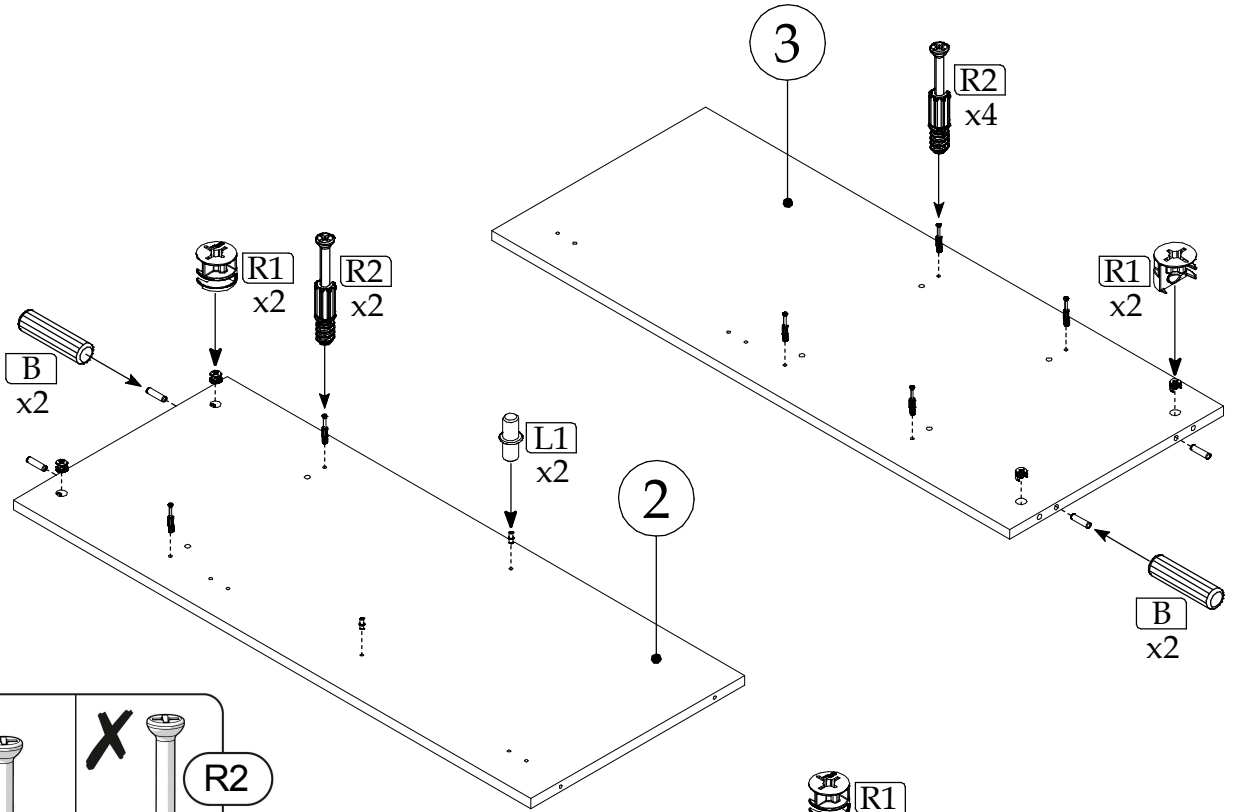

VENICE KOM2-3D

60 min

UK: Assembly instructions

DE: Montageanleitung

FR: Instructions de montage

IT: Istruzioni di montaggio

PL: Instrukcja montażu

PART/INDEKS	SIZE/WYMIAR	QTY/IL
1	1001x400x16mm	1
2	968x400x16mm	1
3	968x400x16mm	1
4	722x400x16mm	1
5	230x400x16mm	1
6	968x400x16mm	1
7	476x400x16mm	1
8	1001x400x16mm	1
9	996x249x3mm ("+"-1mm)	4
10	718x472x16mm	1
11	480x472x16mm	1
12	964x226x16mm	1
13	474x373x16mm	1

▶ 1

▶ 2

▶ 3

▶ 4

▶ 5

▶ 6

▶ 7

► 10