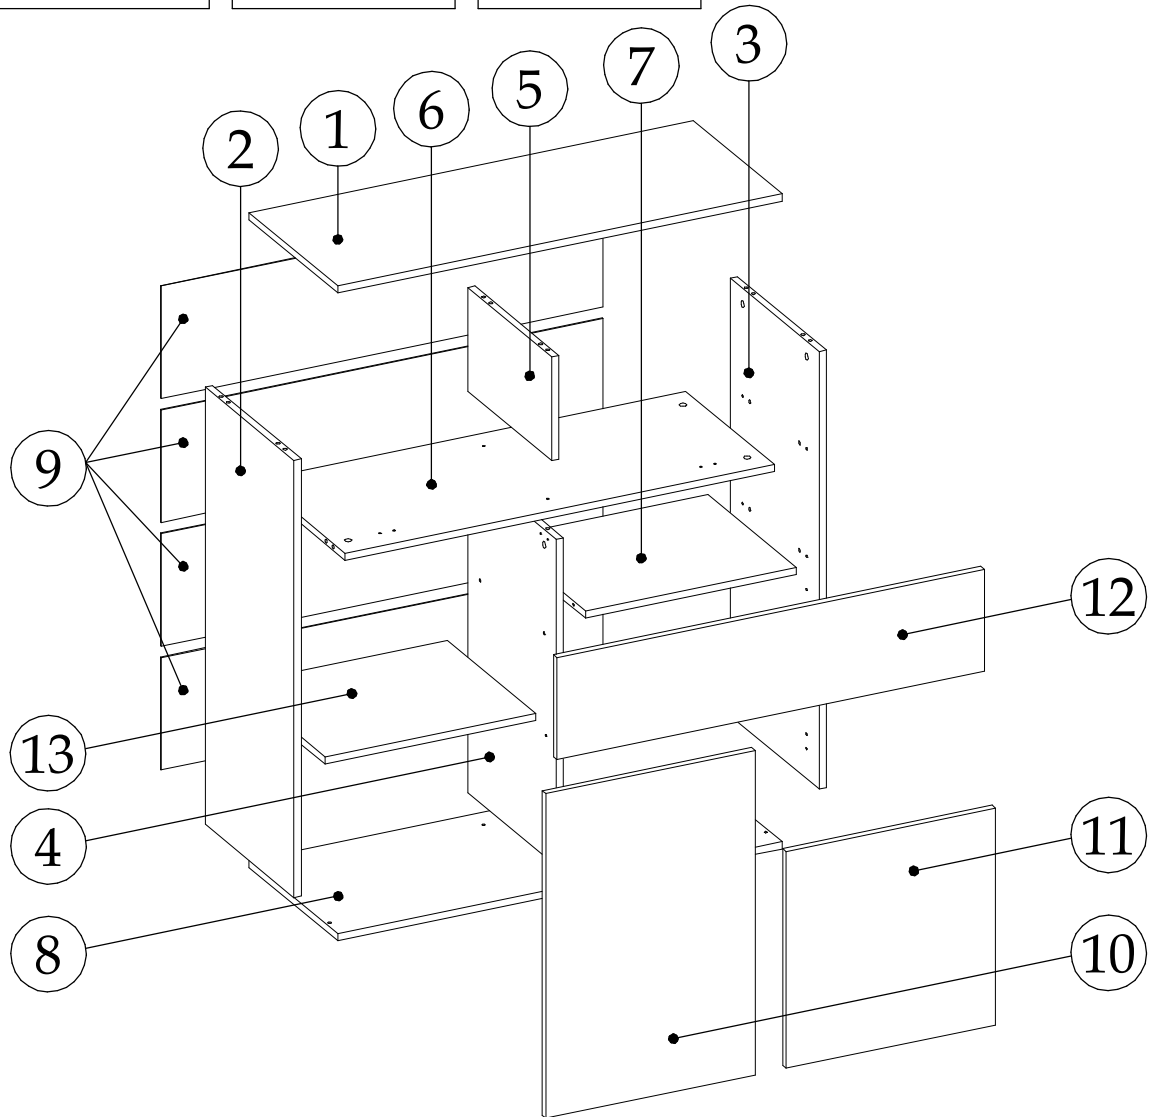

VENICE KOM2-3D

60 min

UK: Assembly instructions

DE: Montageanleitung

FR: Instructions de montage

IT: Istruzioni di montaggio

PL: Instrukcja montażu

PART/INDEKS	SIZE/WYMIAR	QTY/IL
1	1001x400x16mm	1
2	968x400x16mm	1
3	968x400x16mm	1
4	722x400x16mm	1
5	230x400x16mm	1
6	968x400x16mm	1
7	476x400x16mm	1
8	1001x400x16mm	1
9	996x249x3mm ("+"-1mm)	4
10	718x472x16mm	1
11	480x472x16mm	1
12	964x226x16mm	1
13	474x373x16mm	1

▶ 1

▶ 2

▶ 3

▶ 4

▶ 5

▶ 6

▶ 7

► 10