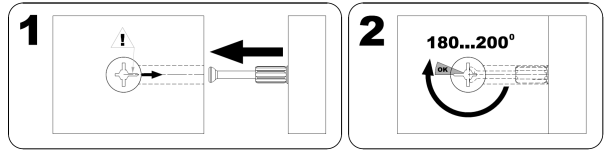

VENICE KOM2-3D

60 min

UK: Assembly instructions

DE: Montageanleitung

FR: Instructions de montage

IT: Istruzioni di montaggio

PL: Instrukcja montażu

PART/INDEKS	SIZE/WYMIAR	QTY/IL
1	1001x400x16mm	1
2	968x400x16mm	1
3	968x400x16mm	1
4	722x400x16mm	1
5	230x400x16mm	1
6	968x400x16mm	1
7	476x400x16mm	1
8	1001x400x16mm	1
9	996x249x3mm ("+"-1mm)	4
10	718x472x16mm	1
11	480x472x16mm	1
12	964x226x16mm	1
13	474x373x16mm	1

▶ 1

▶ 2

▶ 3

▶ 4

▶ 5

▶ 6

▶ 7

► 10