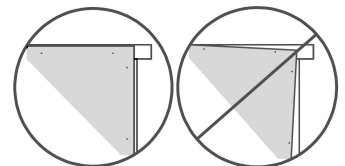

VENICE KOM2-3D

60 min

UK: Assembly instructions

DE: Montageanleitung

FR: Instructions de montage

IT: Istruzioni di montaggio

PL: Instrukcja montażu

PART/INDEKS	SIZE/WYMIAR	QTY/IL
1	1001x400x16mm	1
2	968x400x16mm	1
3	968x400x16mm	1
4	722x400x16mm	1
5	230x400x16mm	1
6	968x400x16mm	1
7	476x400x16mm	1
8	1001x400x16mm	1
9	996x249x3mm ("+"-1mm)	4
10	718x472x16mm	1
11	480x472x16mm	1
12	964x226x16mm	1
13	474x373x16mm	1

▶ 1

▶ 2

▶ 3

▶ 4

▶ 5

▶ 6

▶ 7

► 10