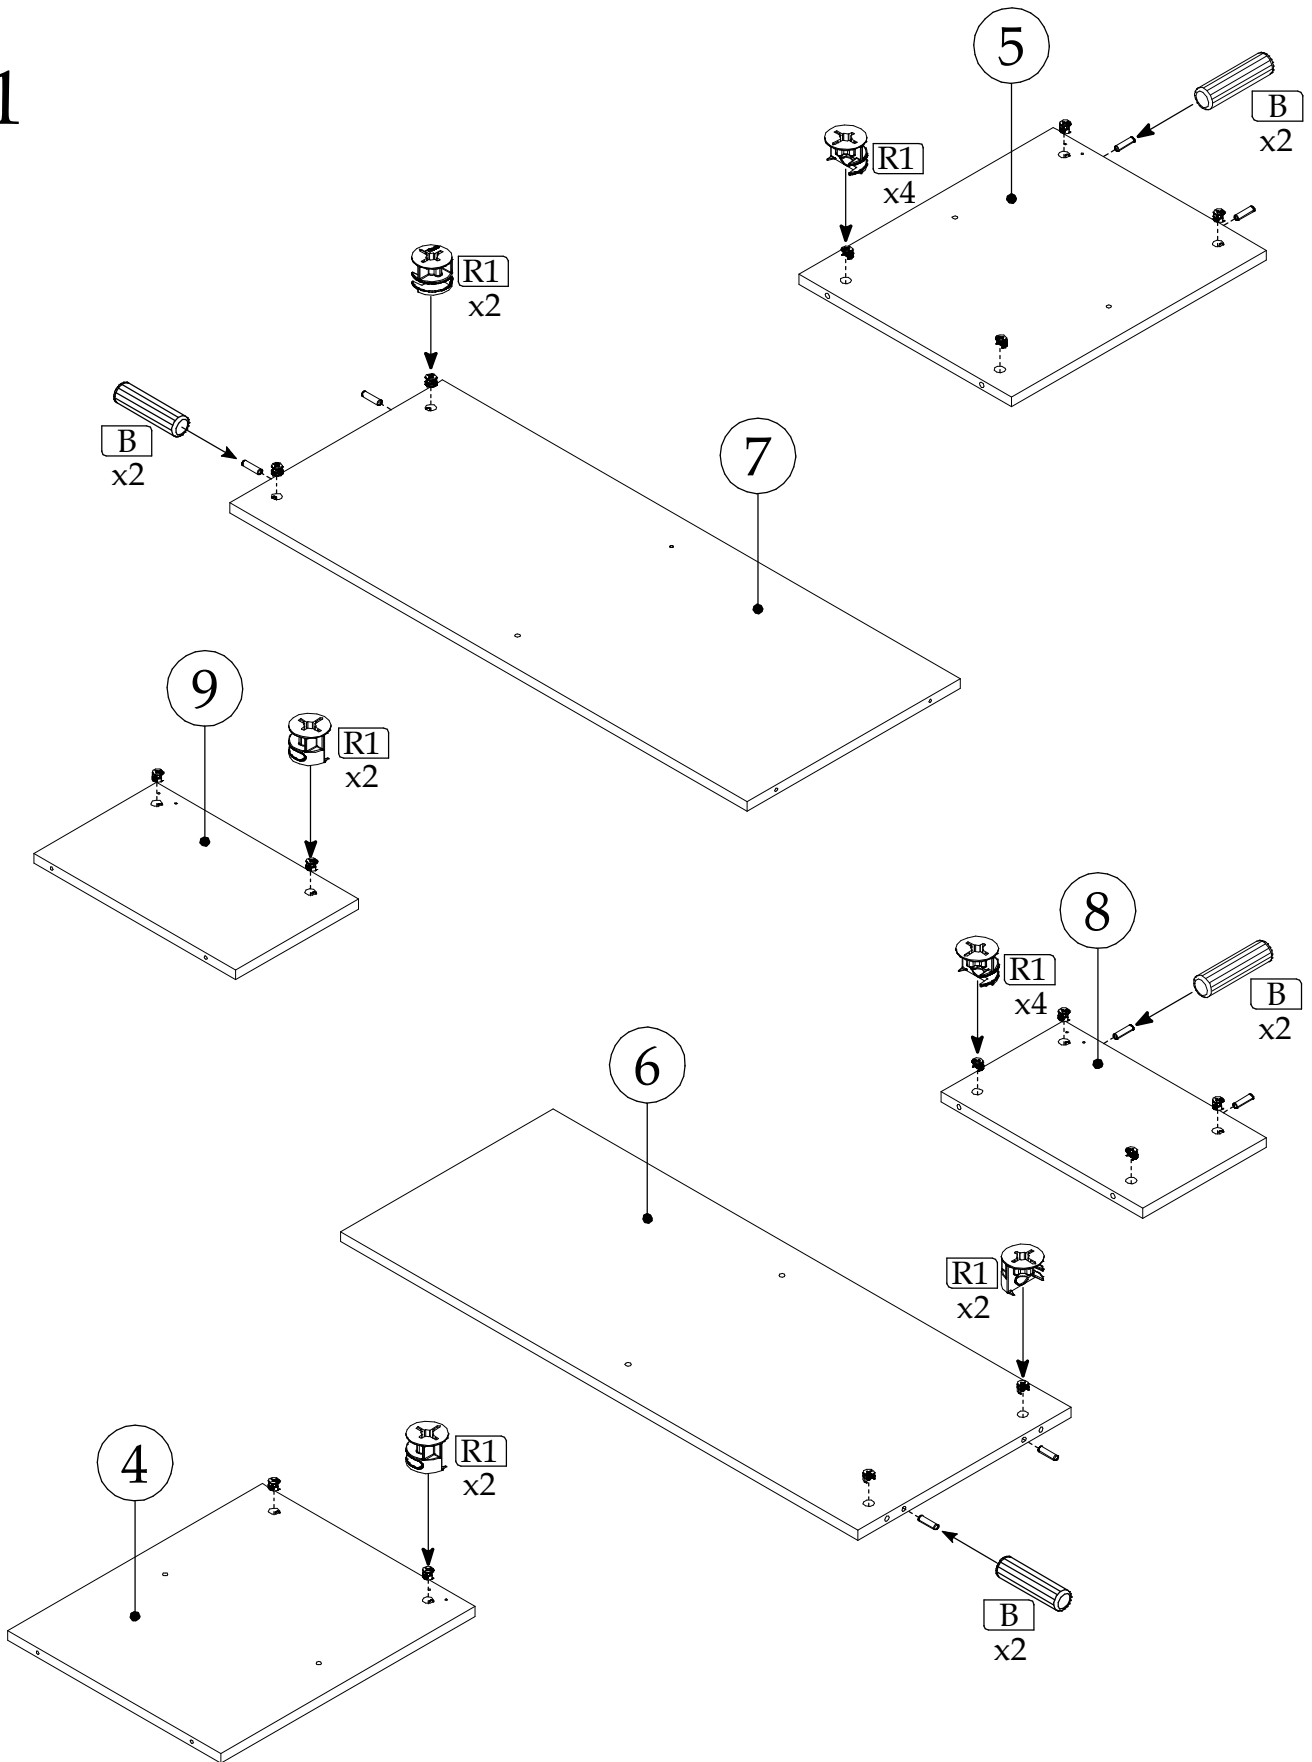

VENICE KOM1-4D

80 min

UK: Assembly instructions

DE: Montageanleitung

FR: Instructions de montage

IT: Istruzioni di montaggio

PL: Instrukcja montażu

PART/ INDEKS	SIZE/WYMIAR	QTY/IL
1	1493x400x16mm	1
2	722x400x16mm	1
3	722x400x16mm	1
4	476x400x16mm	1
5	476x400x16mm	1
6	968x400x16mm	1
7	968x400x16mm	1
8	230x373x16mm	1
9	230x373x16mm	1
10	1493x400x16mm	1
11	1488x249x3mm ("+"-1mm)	3
12	964x226x16mm	1
13	472x472x16mm	2
14	964x226x16mm	1

▶ 1

▶ 2

▶ 3

▶ 4

▶ 5

▶ 6

▶ 7

▶ 8

► 9

► 10

► 11