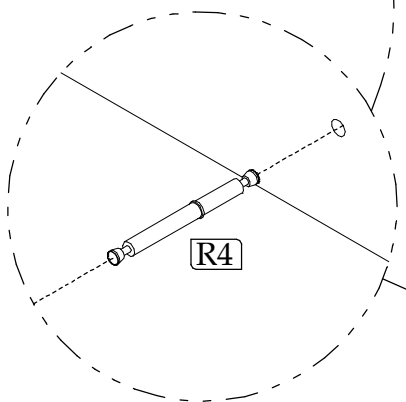

VENICE KOM1-4D

80 min

UK: Assembly instructions

DE: Montageanleitung

FR: Instructions de montage

IT: Istruzioni di montaggio

PL: Instrukcja montażu

PART/ INDEKS	SIZE/WYMIAR	QTY/IL
1	1493x400x16mm	1
2	722x400x16mm	1
3	722x400x16mm	1
4	476x400x16mm	1
5	476x400x16mm	1
6	968x400x16mm	1
7	968x400x16mm	1
8	230x373x16mm	1
9	230x373x16mm	1
10	1493x400x16mm	1
11	1488x249x3mm ("+"-1mm)	3
12	964x226x16mm	1
13	472x472x16mm	2
14	964x226x16mm	1

▶ 1

▶ 2

▶ 3

▶ 4

▶ 5

▶ 6

▶ 7

▶ 8