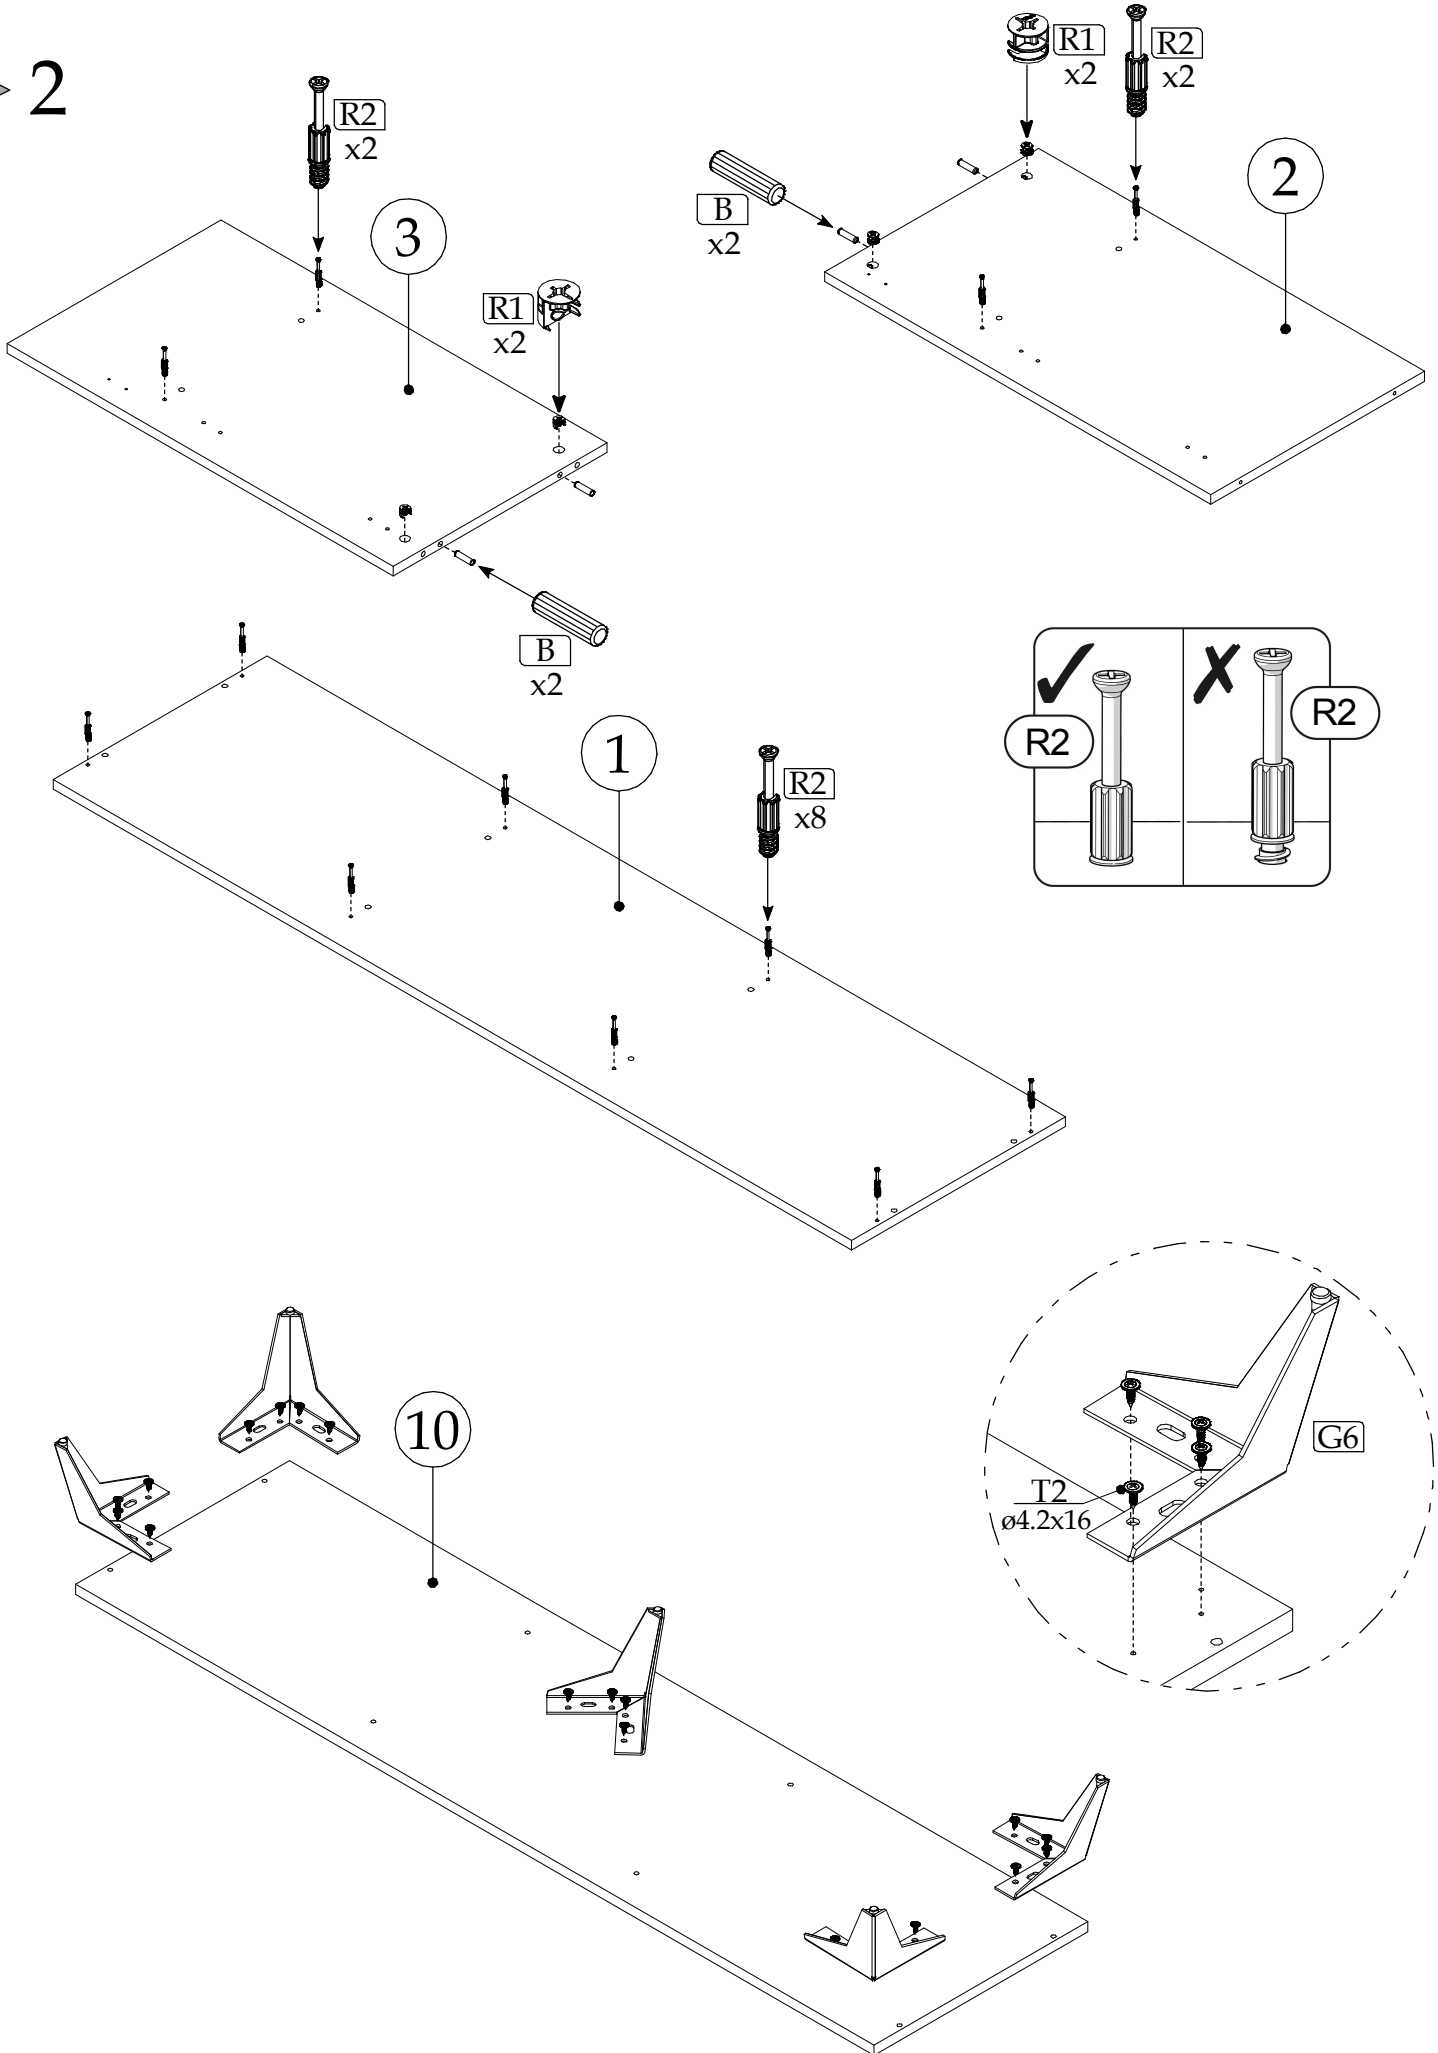

VENICE KOM1-4D

80 min

UK: Assembly instructions

DE: Montageanleitung

FR: Instructions de montage

IT: Istruzioni di montaggio

PL: Instrukcja montażu

PART/ INDEKS	SIZE/WYMIAR	QTY/IL
1	1493x400x16mm	1
2	722x400x16mm	1
3	722x400x16mm	1
4	476x400x16mm	1
5	476x400x16mm	1
6	968x400x16mm	1
7	968x400x16mm	1
8	230x373x16mm	1
9	230x373x16mm	1
10	1493x400x16mm	1
11	1488x249x3mm ("+"-1mm)	3
12	964x226x16mm	1
13	472x472x16mm	2
14	964x226x16mm	1

▶ 1

▶ 2

▶ 3

▶ 4

▶ 5

▶ 6

▶ 7

▶ 8

► 9

► 10

► 11