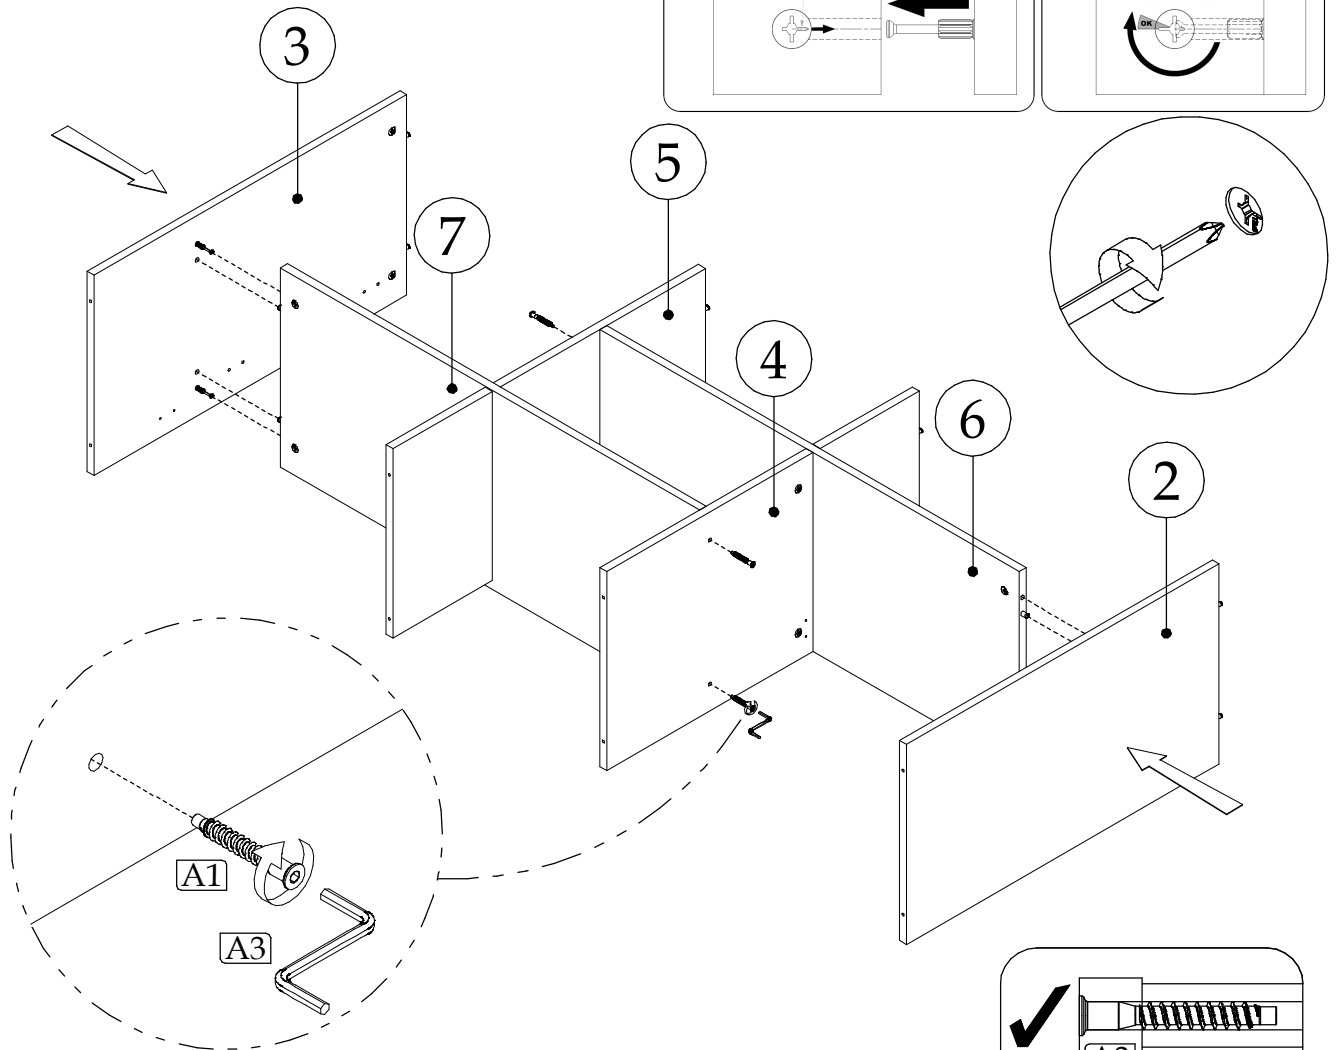

VENICE KOM1-4D

80 min

UK: Assembly instructions

DE: Montageanleitung

FR: Instructions de montage

IT: Istruzioni di montaggio

PL: Instrukcja montażu

PART/ INDEKS	SIZE/WYMIAR	QTY/IL
1	1493x400x16mm	1
2	722x400x16mm	1
3	722x400x16mm	1
4	476x400x16mm	1
5	476x400x16mm	1
6	968x400x16mm	1
7	968x400x16mm	1
8	230x373x16mm	1
9	230x373x16mm	1
10	1493x400x16mm	1
11	1488x249x3mm ("+"-1mm)	3
12	964x226x16mm	1
13	472x472x16mm	2
14	964x226x16mm	1

▶ 1

▶ 2

▶ 3

▶ 4

▶ 5

▶ 6

▶ 7

▶ 8