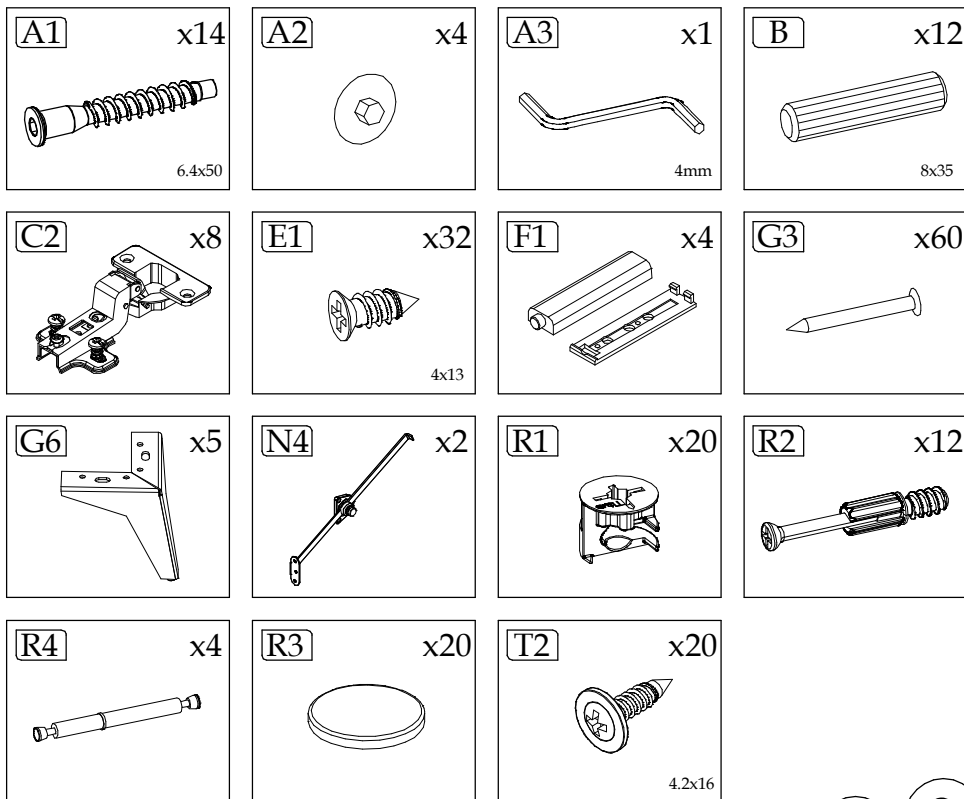

VENICE KOM1-4D

80 min

UK: Assembly instructions

DE: Montageanleitung

FR: Instructions de montage

IT: Istruzioni di montaggio

PL: Instrukcja montażu

PART/ INDEKS	SIZE/WYMIAR	QTY/IL
1	1493x400x16mm	1
2	722x400x16mm	1
3	722x400x16mm	1
4	476x400x16mm	1
5	476x400x16mm	1
6	968x400x16mm	1
7	968x400x16mm	1
8	230x373x16mm	1
9	230x373x16mm	1
10	1493x400x16mm	1
11	1488x249x3mm ("+"-1mm)	3
12	964x226x16mm	1
13	472x472x16mm	2
14	964x226x16mm	1

▶ 1

▶ 2

▶ 3

▶ 4

▶ 5

▶ 6

▶ 7

▶ 8