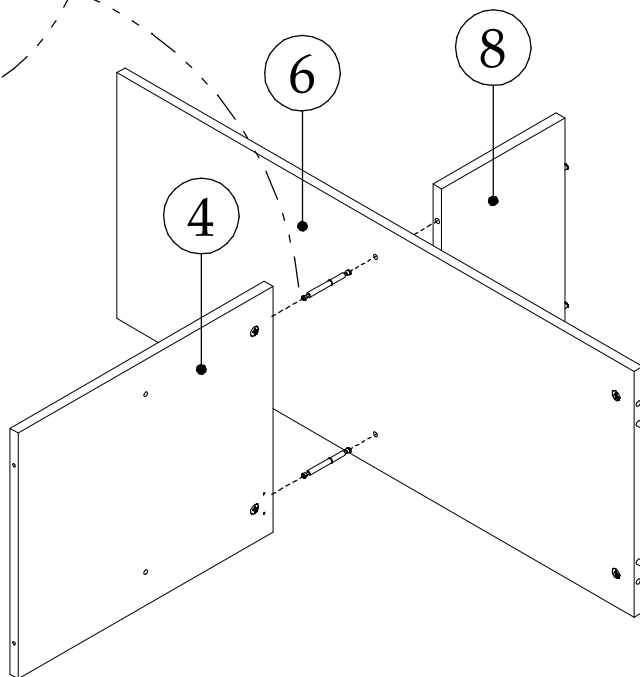

VENICE KOM1-4D

80 min

UK: Assembly instructions

DE: Montageanleitung

FR: Instructions de montage

IT: Istruzioni di montaggio

PL: Instrukcja montażu

PART/ INDEKS	SIZE/WYMIAR	QTY/IL
1	1493x400x16mm	1
2	722x400x16mm	1
3	722x400x16mm	1
4	476x400x16mm	1
5	476x400x16mm	1
6	968x400x16mm	1
7	968x400x16mm	1
8	230x373x16mm	1
9	230x373x16mm	1
10	1493x400x16mm	1
11	1488x249x3mm ("+"-1mm)	3
12	964x226x16mm	1
13	472x472x16mm	2
14	964x226x16mm	1

▶ 1

▶ 2

▶ 3

▶ 4

▶ 5

▶ 6

▶ 7

▶ 8