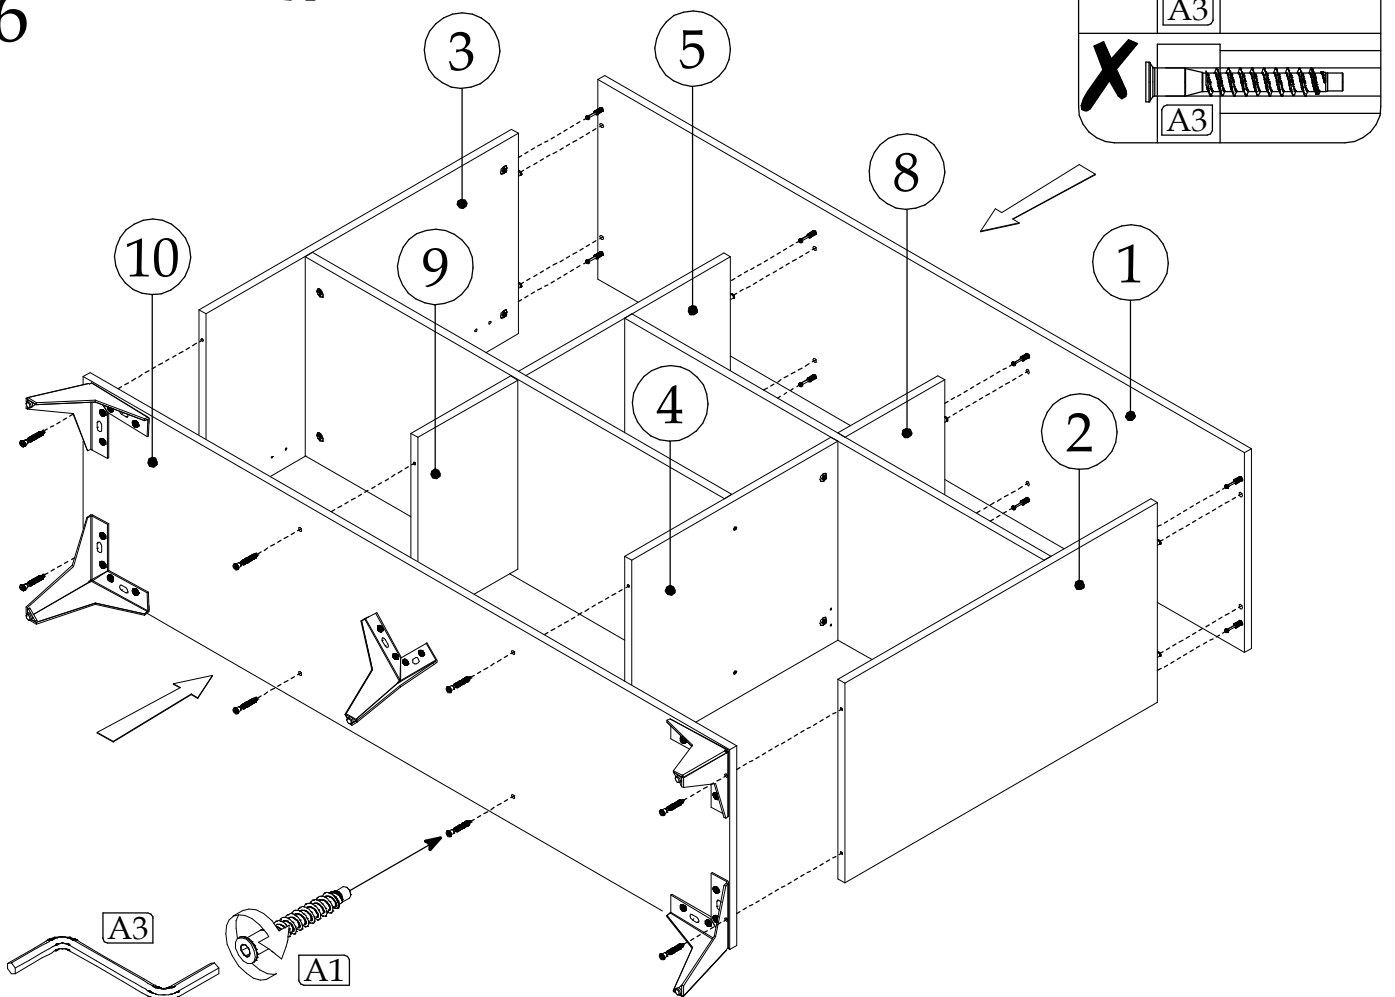

VENICE KOM1-4D

80 min

UK: Assembly instructions

DE: Montageanleitung

FR: Instructions de montage

IT: Istruzioni di montaggio

PL: Instrukcja montażu

PART/ INDEKS	SIZE/WYMIAR	QTY/IL
1	1493x400x16mm	1
2	722x400x16mm	1
3	722x400x16mm	1
4	476x400x16mm	1
5	476x400x16mm	1
6	968x400x16mm	1
7	968x400x16mm	1
8	230x373x16mm	1
9	230x373x16mm	1
10	1493x400x16mm	1
11	1488x249x3mm ("+"-1mm)	3
12	964x226x16mm	1
13	472x472x16mm	2
14	964x226x16mm	1

▶ 1

▶ 2

▶ 3

▶ 4

▶ 5

▶ 6

▶ 7

▶ 8