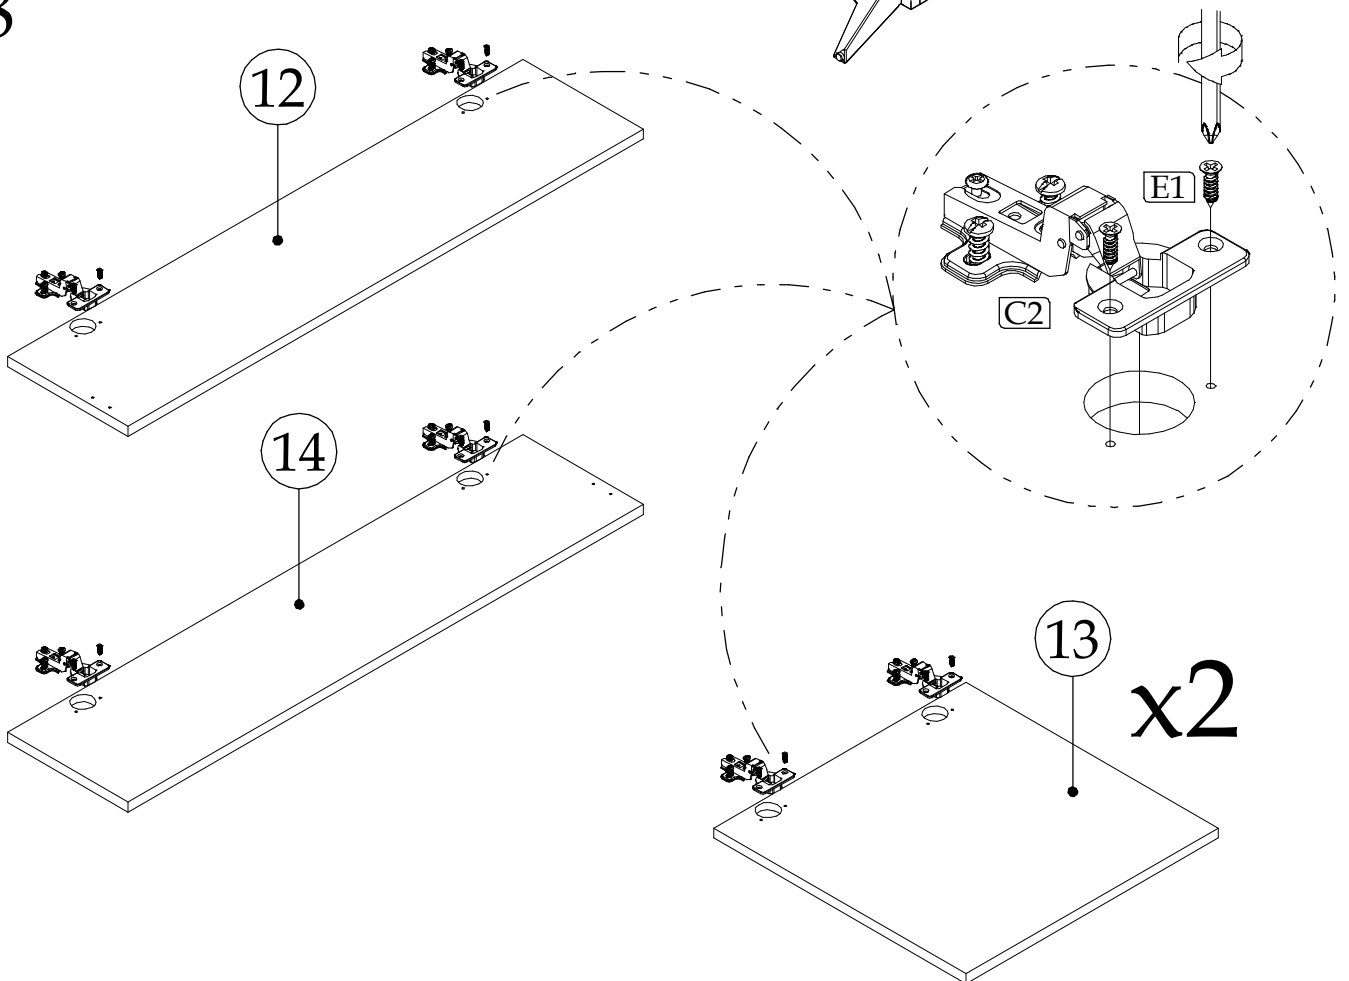

VENICE KOM1-4D

80 min

UK: Assembly instructions

DE: Montageanleitung

FR: Instructions de montage

IT: Istruzioni di montaggio

PL: Instrukcja montażu

PART/ INDEKS	SIZE/WYMIAR	QTY/IL
1	1493x400x16mm	1
2	722x400x16mm	1
3	722x400x16mm	1
4	476x400x16mm	1
5	476x400x16mm	1
6	968x400x16mm	1
7	968x400x16mm	1
8	230x373x16mm	1
9	230x373x16mm	1
10	1493x400x16mm	1
11	1488x249x3mm ("+"-1mm)	3
12	964x226x16mm	1
13	472x472x16mm	2
14	964x226x16mm	1

▶ 1

▶ 2

▶ 3

▶ 4

▶ 5

▶ 6

▶ 7

▶ 8