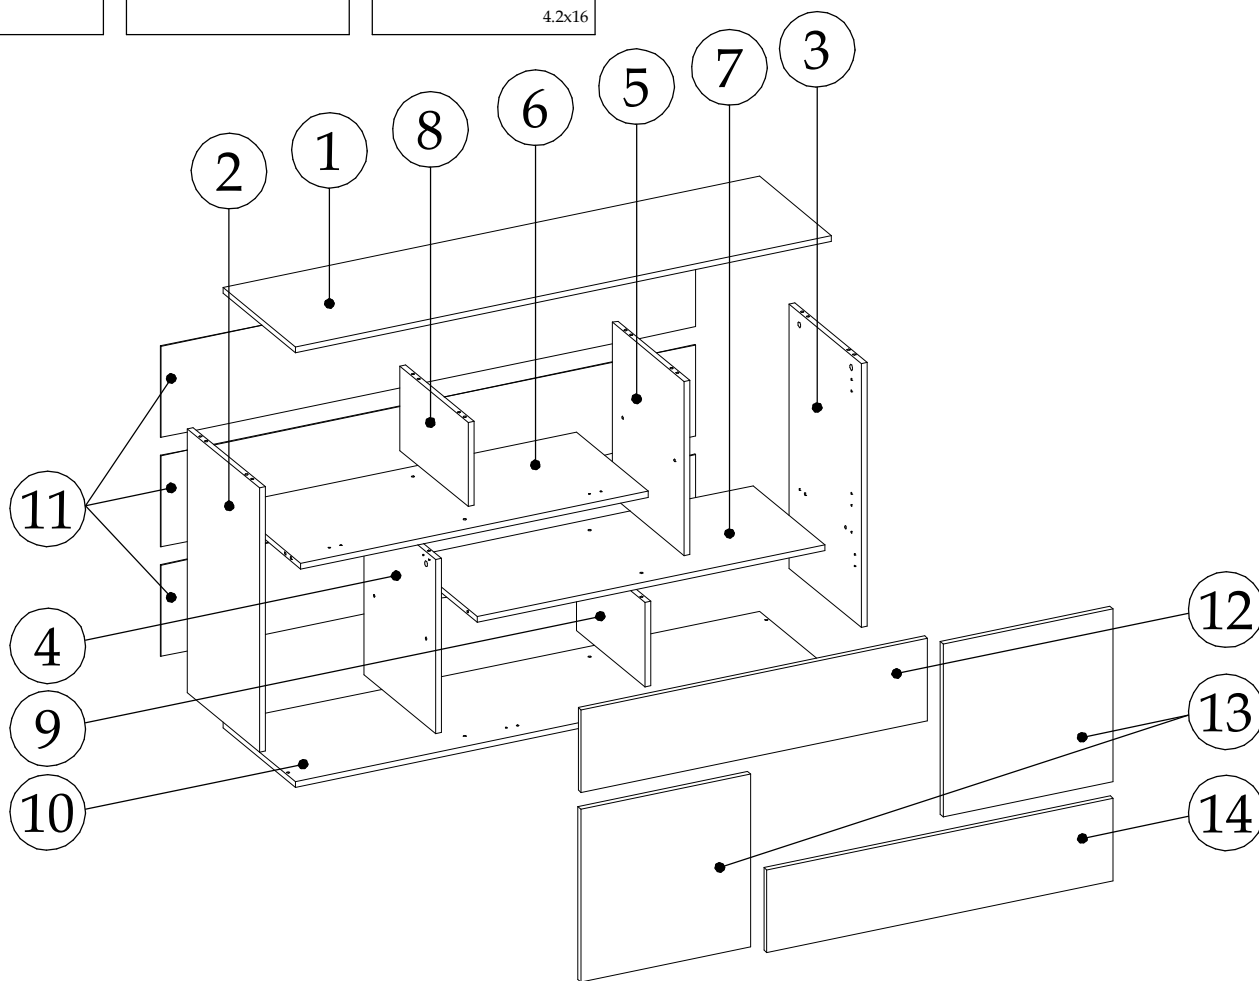

VENICE KOM1-4D

80 min

UK: Assembly instructions

DE: Montageanleitung

FR: Instructions de montage

IT: Istruzioni di montaggio

PL: Instrukcja montażu

PART/ INDEKS	SIZE/WYMIAR	QTY/IL
1	1493x400x16mm	1
2	722x400x16mm	1
3	722x400x16mm	1
4	476x400x16mm	1
5	476x400x16mm	1
6	968x400x16mm	1
7	968x400x16mm	1
8	230x373x16mm	1
9	230x373x16mm	1
10	1493x400x16mm	1
11	1488x249x3mm ("+"-1mm)	3
12	964x226x16mm	1
13	472x472x16mm	2
14	964x226x16mm	1

▶ 1

▶ 2

▶ 3

▶ 4

▶ 5

▶ 6

▶ 7

▶ 8