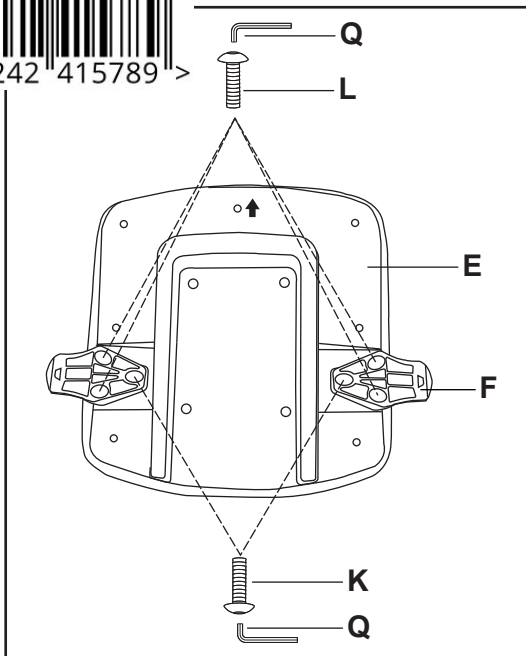

W-202BC EXETER

5 908242 415789 >

J M6*32MM /4PCS	K M6*35MM /2PCS	L M6*40MM /4PCS
M M8*22MM /3PCS	N M8/7PCS	O M6*18*1MM /4PCS
P M8*22*1.5MM /3PCS	Q M5/1PC	