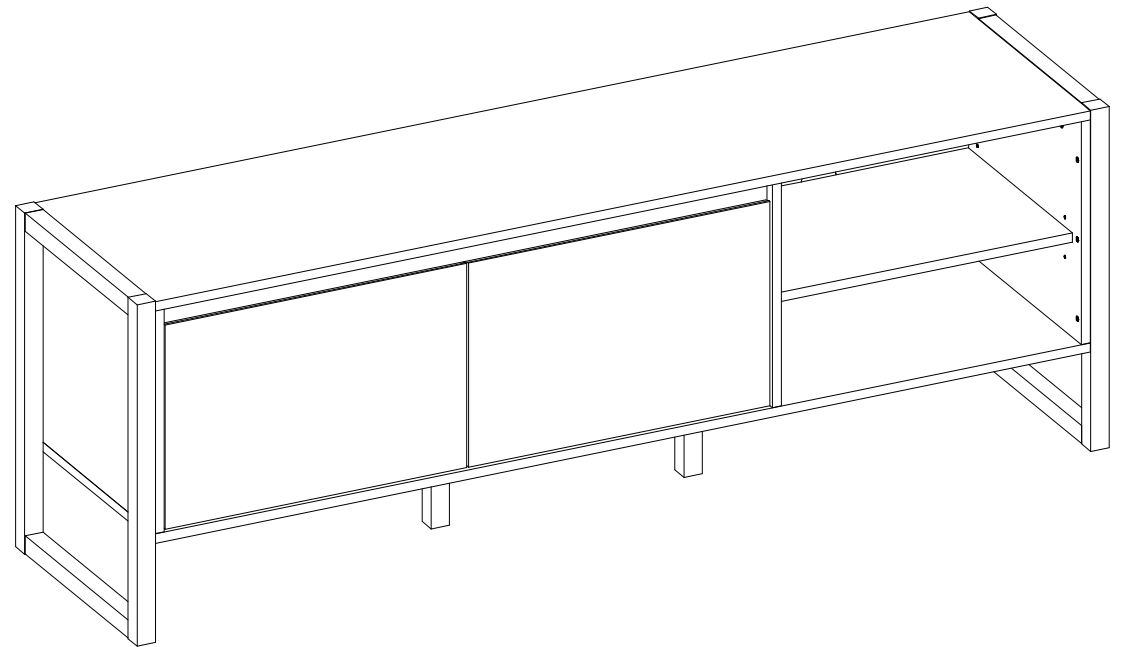

DEN54/137

Item Name	Denver 54
Colors 1	Artisan oak / Anthracite
Colors 2	-
Colors 3	-
Colors 4	-
Colors 5	-

		Finishing
Panels material 1	chipboard	ABS/Melamine
Panels material 2	HDF	-
Panels material 3	MDF	ABS
Doors	chipboard	ABS/Melamine
Handles material	-	-
Legs material	MDF	ABS
Mirror	-	-
Glass	-	-
Edges	ABS/Melamine	-
Soft edges	No	-
Wall fixing fittings	Yes	-
Extension	-	-
Extension size (cm)	-	-
Extension stored under the top	-	-
Synchronized opening	-	-
Top panel thickness (mm)	15mm	ABS/Melamine

DEN54/137