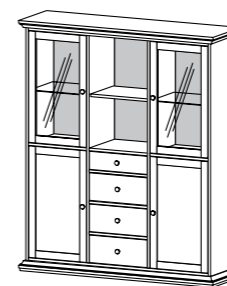

79865 Sideboard

143.7 x 41.6 x 169 cm

56.6 x 16.4 x 66.5"

Colours: 49 - 49/ak