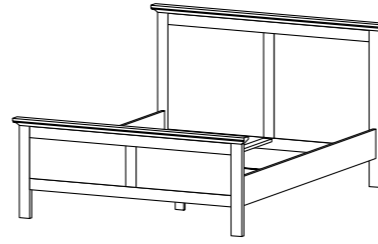

76715 Bed**

178.8 x 210.8 x 110 cm
70.4 x 83 x 43.3"
inside measurements:
161.1 x 201 cm / 63.4 x 79.1"
Colours: 49/49 - 49/ak

98032 Slats in pine

for 76715
160 x 200 x 1.5 cm
63 x 78.7 x 0.6"