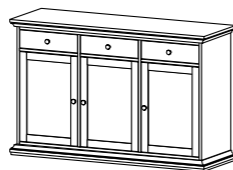

Colour: 49

75360 Wardrobe
181.4 x 60.5 x 218.6 cm
71.4 x 23.8 x 86.1"
Colour: 49/ak

75359 Wardrobe
138.8 x 60.5 x 218.6 cm
54.6 x 23.8 x 86.1"
Colour: 49/ak

**3 OR 4
LOUVERED
DOORS**

SIDEBOARDS

79852 Sideboard

98.8 x 46.1 x 91.7 cm

38.9 x 18.1 x 36.1"

Colour: 49

79853 Sideboard

143.7 x 46.1 x 91.7 cm

56.6 x 18.1 x 36.1"

Colours: 49 - 49/ak

79854 Sideboard