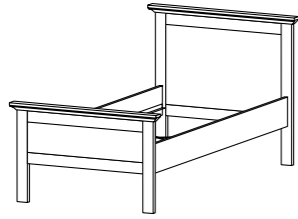

72.2 x 19.1 x 34.2"

Colours: 49 - ak - 49/ak - dj/dj

BEDS, STORAGE AND SLATS

77801 Bed** (EU)

108.6 x 210.8 x 100 cm

42.8 x 83 x 39.4"

inside measurements:

91 x 201 cm / 35.8 x 79.1"