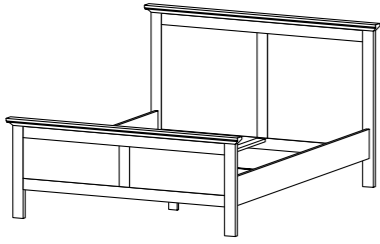

BEDS AND SLATS

76705 Bed (Queen Size)

171.6 x 212.8 x 110 cm
67.6 x 83.8 x 43.3"
inside measurements:
154 x 203 cm / 60.6 x 79.9"
Colours: 49 - ak - dj - 49/ak

98008 Slats in pine

for 76705
153.6 x 200 x 1.5 cm
60.5 x 78.7 x 0.6"