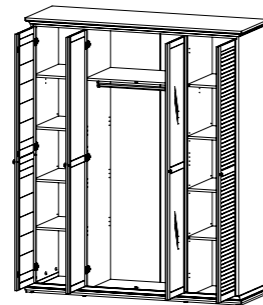

75360 Wardrobe

181.4 x 60.5 x 218.6 cm

71.4 x 23.8 x 86.1"

Colour: 49/ak

COLOURS

49 White   **ak** Oak structure   **az** Textile white   **ct** Textile grey   **dj** Walnut

pp Textile apple green   **rr** Textile blue   **tt** Textile black

Measurements indicated as width x depth x height

*for spring box mattresses (mounting on the wall). **Slats support 42 mm