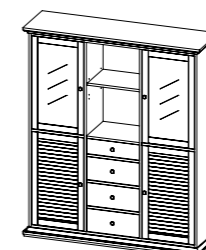

98.8 x 46.1 x 91.6 cm

38.9 x 18.1 x 36.1"

Colour: 49/ak

79867 Sideboard

143.7 x 46.1 x 91.6 cm

56.6 x 18.1 x 36.1"

Colour: 49/ak

79868 Sideboard

188.6 x 46.1 x 91.6 cm

74.3 x 18.1 x 36.1"

Colour: 49/ak

79869 Sideboard

143.7 x 41.6 x 169 cm

56.6 x 16.4 x 66.5"

Colour: 49/ak

CHINA CABINET AND BOOKCASES