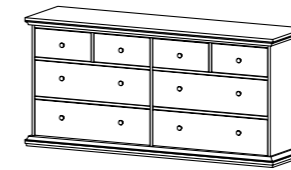

37.9 x 19.1 x 34.2"

Colours: 49 - ak - dj - 49/ak

70306 Chest

96.2 x 48.5 x 139.5 cm

37.9 x 19.1 x 55"

Colours: 49 - 49/ak - dj

70307 Double dresser

183.4 x 48.5 x 86.9 cm