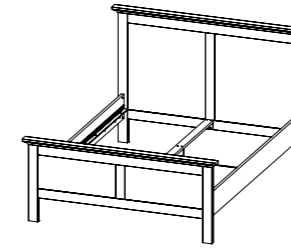

77805 Storage drawer on castors

for 77801

99.5 x 90.4 x 23.3 cm

39.2 x 35.6 x 9.2"

Colour: 49

77802 Bed** (EU)

158.1 x 200.8 x 110 cm

62.2 x 79.1 x 43.1"

inside measurements:

140.5 x 191 cm / 55.3 x 75.2"

Colours: 49 - 49/ak