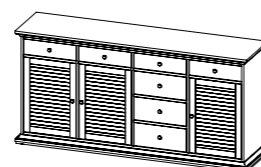

98.8 x 46.1 x 91.6 cm

38.9 x 18.1 x 36.1"

Colour: 49/ak

79867 Sideboard

143.7 x 46.1 x 91.6 cm

56.6 x 18.1 x 36.1"

Colour: 49/ak

79868 Sideboard