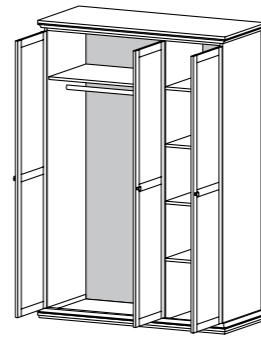

for 76715
160 x 200 x 1.5 cm
63 x 78.7 x 0.6"

HEADBOARD AND NIGHTSTANDS

76712* Headboard (EU)

158.1 x 7.7 x 110 cm
62.2 x 3 x 43.3"
Colours: 49/49 - 49/ak - dj/dj

76714* Headboard (EU)

199.1 x 7.7 x 110 cm
78.4 x 3 x 43.3"
Colours: ak/ak - 49/ak - dj/dj

WARDROBES

75352 Wardrobe

96.2 x 60.5 x 200.6 cm

37.9 x 23.8 x 79"

Colours: 49 - 49/ak - dj

75353 Wardrobe

138.8 x 60.5 x 200.6 cm

54.6 x 23.8 x 79"