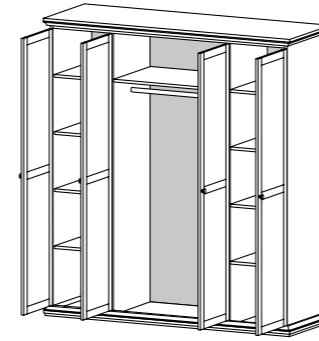

75354 Wardrobe

181.4 x 60.5 x 200.6 cm

71.4 x 23.8 x 79"

Colours: 49 - dj