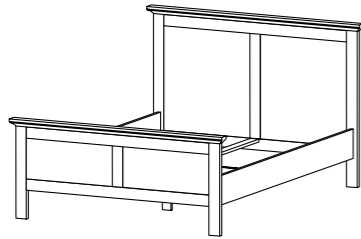

39.2 x 35.6 x 9.2"

Colour: 49

77802 Bed** (EU)

158.1 x 200.8 x 110 cm

62.2 x 79.1 x 43.1"

inside measurements:

140.5 x 191 cm / 55.3 x 75.2"

Colours: 49 - 49/ak