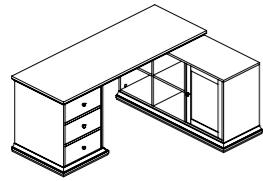

70308 Shelf

102.6 x 34.3 x 40 cm
40.9 x 13.5 x 15.8"
Colours: 49 - 49/ak

70309 Shoe Cabinet

77.8 x 27.5 x 127.7 cm
30.6 x 10.8 x 50.3"
Colours: 49/49 - 49/ak

DESKS

75367 Desk

170 x 127.9 x 73.9 cm

66.9 x 50.4 x 29.1"