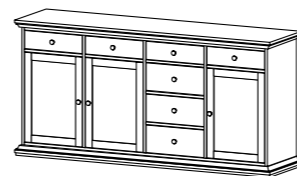

98.8 x 46.1 x 91.7 cm

38.9 x 18.1 x 36.1"

Colour: 49

79853 Sideboard

143.7 x 46.1 x 91.7 cm

56.6 x 18.1 x 36.1"

Colours: 49 - 49/ak

79854 Sideboard