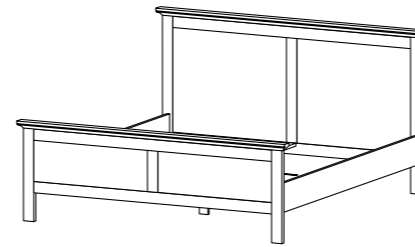

76703 Bed** (EU)

199.1 x 210.8 x 110 cm

78.4 x 83 x 43.3"

inside measurements: 181 x 201 cm /

71.3 x 79.1"

Colour: 49

98005 Slats in pine

for 76703

180.8 x 200 x 1.5 cm

71.2 x 78.7 x 0.6"