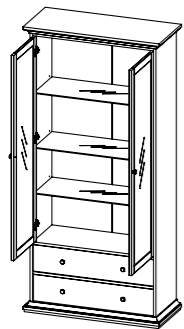

98.8 x 46.1 x 91.6 cm

38.9 x 18.1 x 36.1"

Colour: 49/ak

79867 Sideboard

143.7 x 46.1 x 91.6 cm

56.6 x 18.1 x 36.1"

Colour: 49/ak

79868 Sideboard

188.6 x 46.1 x 91.6 cm

74.3 x 18.1 x 36.1"

Colour: 49/ak

79869 Sideboard

143.7 x 41.6 x 169 cm

56.6 x 16.4 x 66.5"

Colour: 49/ak

CHINA CABINET AND BOOKCASES