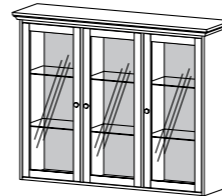

79863 China wall cabinet

143.7 x 36.6 x 112.5 cm
56.6 x 14.4 x 44.3"
Colours: 49 - ak