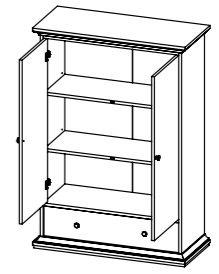

75358 Wardrobe

96.2 x 41.6 x 138.3 cm

37.9 x 16.4 x 54.5"

Colour: 49