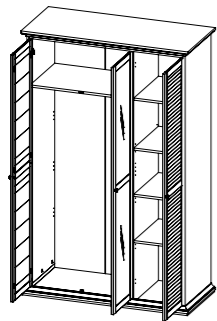

Colours: 49 - 49/ak

75358 Wardrobe

96.2 x 41.6 x 138.3 cm

37.9 x 16.4 x 54.5"

Colour: 49

75359 Wardrobe

138.8 x 60.5 x 218.6 cm

54.6 x 23.8 x 86.1"