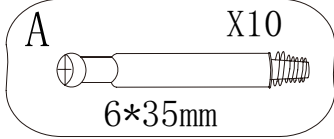

NORTES

NORTES - JSBG-220-MDF-B

5 908242 410005 >

UNIQUE
DESIGN FOR PEOPLE

1

2

B X6
15*12mm

3

H1 X4
340mm

D X8
3.5*12mm

4

5

6

F  X5
M6*12mm

G  X4
M6*30mm

7

B  X4
15*12mm

A  X4
6*35mm

K  X8
4*30mm

8

9