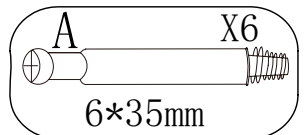

NORTES

NORTES - JSBG-220-MDF-B

5 908242 410005 >

UNIQUE
DESIGN FOR PEOPLE

1

2

B X6
15*12mm

3

H1 X4
340mm

D X8
3.5*12mm

4

5

6

F  X5
M6*12mm

G  X4
M6*30mm

7

B  X4
15*12mm

A  X4
6*35mm

K  X8
4*30mm

8

9