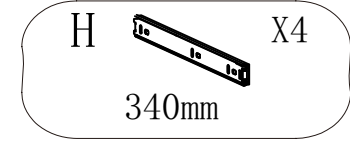

NORTES

NORTES - JSBG-220-MDF-B

5 908242 410005 >

UNIQUE
DESIGN FOR PEOPLE

1

2

B X6
15*12mm

3

H1 X4
340mm

D X8
3.5*12mm

4

5

6

F  X5
M6*12mm

G  X4
M6*30mm

7

B  X4
15*12mm

A  X4
6*35mm

K  X8
4*30mm

8

9