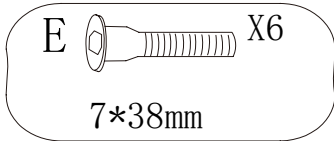

NORTES

NORTES - JSBG-220-MDF-B

5 908242 410005 >

UNIQUE
DESIGN FOR PEOPLE

1

2

B X6
15*12mm

3

H1 X4
340mm

D X8
3.5*12mm

4

5

6

F  X5
M6*12mm

G  X4
M6*30mm

7

B  X4
15*12mm

A  X4
6*35mm

K  X8
4*30mm

8

9