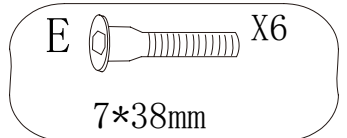

NORTES

NORTES - JSBG-220-MDF-B

5 908242 410005 >

UNIQUE
DESIGN FOR PEOPLE

1

2

B X6
15*12mm

3

H1 X4
340mm

D X8
3.5*12mm

4

5

6

F  X5
M6*12mm

G  X4
M6*30mm

7

B  X4
15*12mm

A  X4
6*35mm

K  X8
4*30mm

8

9