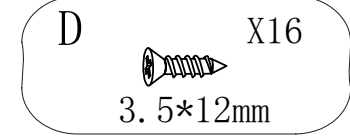

NORTES

NORTES - JSBG-220-MDF-B

5 908242 410005 >

UNIQUE
DESIGN FOR PEOPLE

1

2

B X6
15*12mm

3

H1 X4
340mm

D X8
3.5*12mm

4

5

6

F  X5
M6*12mm

G  X4
M6*30mm

7

B  X4
15*12mm

A  X4
6*35mm

K  X8
4*30mm

8

9