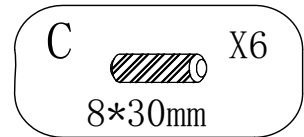

NORTES

NORTES - JSBG-220-MDF-B

5 908242 410005 >

UNIQUE
DESIGN FOR PEOPLE

1

2

B X6
15*12mm

3

H1 X4
340mm

D X8
3.5*12mm

4

5

6

F  X5
M6*12mm

G  X4
M6*30mm

7

B  X4
15*12mm

A  X4
6*35mm

K  X8
4*30mm

8

9