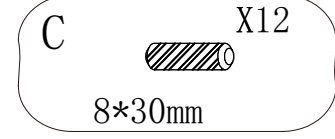

NORTES

NORTES - JSBG-220-MDF-B

5 908242 410005 >

UNIQUE
DESIGN FOR PEOPLE

1

2

B X6
15*12mm

3

H1 X4
340mm

D X8
3.5*12mm

4

5

6

F  X5
M6*12mm

G  X4
M6*30mm

7

B  X4
15*12mm

A  X4
6*35mm

K  X8
4*30mm

8

9