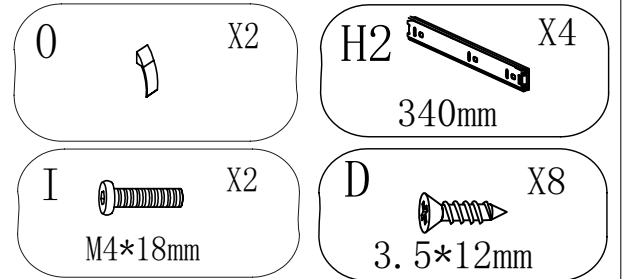

NORTES

NORTES - JSBG-220-MDF-B

5 908242 410005 >

UNIQUE
DESIGN FOR PEOPLE

1

2

B X6
15*12mm

3

H1 X4
340mm

D X8
3.5*12mm

4

5

6

F  X5
M6*12mm

G  X4
M6*30mm

7

B  X4
15*12mm

A  X4
6*35mm

K  X8
4*30mm

8

9