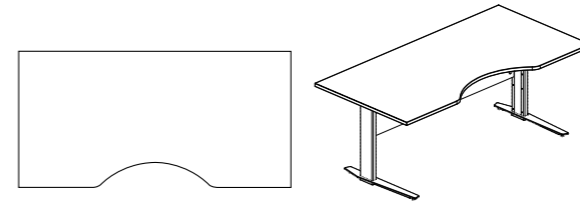

DESK TOPS AND LEGS

80402 Desk top

for 80437, 80438, 80448
150.1 x 80.1 x 75 cm
59.1 x 31.5 x 29.6"
Colours: 08 - 49 - 61 - ak - ff

80403 Desk top

for 80437, 80438
120.1 x 80.1 x 75 cm
47.3 x 31.5 x 29.5"
Colours: 08 - 49 - 61 - ak - ff

80474 Desk top

for 80448
180 x 90 x 68.5 cm
70.9 x 35.4 x 27"
Colours: 33 - 49

80458 Corner desk top

with supporting leg (80439)
for 80402, 80403
80.1 x 80.1 x 73.5 cm
31.5 x 31.5 x 28.9"
Colours (desk top): 08 - 49 - 61 - ak - ff
Colours (legs): 03 - 49

80496 Desk top

for 80437, 80438, 80448
180.1 x 80.1 x 75.2 cm
70.9 x 31.5 x 29.6"
Colour: 49

80437 2 End legs

for 80402, 80403, 80410
5 x 68 x 72 cm
2 x 26.8 x 28.3"
Colours: 03 - 49

80448 Height adjustable legs