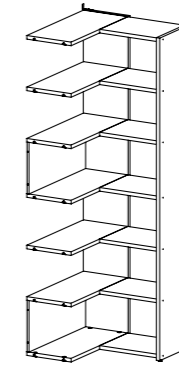

80456 2 Doors

83.7 x 105.4 x 1.5 cm
33 x 41.5 x 0.6"
Colours: 49 - ak

80459 2 Drawers

83.7 x 38 x 70.2 cm
33 x 15 x 27.6"
Colours: 49 - ak

LIGHTS

90010 2 LED lights (220 V)

for 80420, 80421, 80429

90012 3 LED lights (220 V)

for 80420, 80421, 80429

ADD-ON SYSTEM - SIDES AND CORNER UNIT

80411 2 Sides

2.5 x 34.2 x 113.6 cm
0 1 0 x 13.5 x 44.7"
Colours: 49 - ak

80427 2 Sides

2.5 x 34.2 x 149 cm
1 x 13.5 x 58.7"
Colours: 49 - ak

80433 2 Sides

2.5 x 34.2 x 184.2 cm
1 x 13.5 x 72.5"
Colours: 49 - ak

80453 1 Side

2.5 x 34.2 x 219.4 cm
1 x 13.5 x 86.4"
Colour: 49

80455 Corner unit

77.5 x 80 x 221.9 cm
30.5 x 31.5 x 93.9"
Colours: 49 - ak

ADD-ON SYSTEM - SHELVES

80445 3 Shelves

W: 77.5 x D: 33.8 cm
W: 30.5 x D: 13.3"
Colour: 49

80452 5 Shelves

W: 77.5 x D: 33.8 cm
W: 30.5 x D: 13.3"
Colours: 49 - ak

80461 3 Shelves

W: 120 x D: 33.8 cm
W: 47.2 x D: 13.3"
Colours: 49 - ak