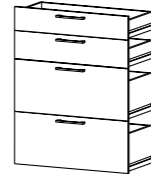

80420 Bookcase

89.2 x 40.1 x 186 cm
35.1 x 15.8 x 73.2"
Colours: 49 - 61 - ak - ff

80423 Bookcase

89.2 x 40.1 x 113.4 cm
35.1 x 15.8 x 44.6"
Colours: 08 - 49 - 61 - ak - ff

80483 Bookcase with sliding

doors and lock
89.2 x 40.1 x 113.4 cm
35.1 x 15.8 x 44.6"
Colour: 49/ak

80482 Bookcase

89.2 x 40.1 x 221.7 cm
35.1 x 15.8 x 87.3"
Colour: 49/ak

80331 Bookcase

60.1 x 40.1 x 113.5 cm
23.7 x 15.8 x 44.7"
Colours: 49/49 - ak/ak

80468 2 Shelves

for 80420, 80421, 80423
37 x 84.1 x 2.5 cm
14.6 x 33.1 x 1"
Colour: 49

FRONTS AND HANDLES

80425 2 Drawers and 2 Doors

for 80420, 80421, 80423
83.7 x 36.5 x 105.4 cm
33 x 14.4 x 41.5"
Colours: 08 - 49 - 61 - ak - uu

80426 4 Drawers

for 80420, 80421, 80423
83.7 x 36.5 x 105.4 cm
33 x 14.4 x 41.5"
Colours: 49 - 61 - ak - ff