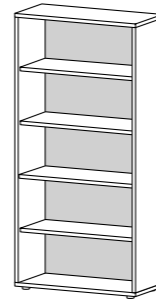

80419 Mobile cabinet

48.2 x 49.1 x 68.2 cm
19 x 19.3 x 26.9"
Colours: 08 - 49 -
49/ak - 61 - ak - ff - ff/uu

80444 Hutch

120.1 x 40.1 x 38.8 cm
47.3 x 15.8 x 15.3"
Colours: 49 - 61 - ak - ff

50102 CPU holder

5 x 15 x 64 cm
2 x 5.9 x 25.2"
Colour: 03

BOOKCASES AND SHELVES

80429 Bookcase

47.2 x 40.1 x 221.7 cm
18.6 x 15.8 x 87.3"
Colours: 49

80421 Bookcase

89.2 x 40.1 x 221.7 cm
35.1 x 15.8 x 87.3"
Colours: 08 - 49 - 61 - ak - ff

80420 Bookcase

89.2 x 40.1 x 186 cm
35.1 x 15.8 x 73.2"
Colours: 49 - 61 - ak - ff

80423 Bookcase

89.2 x 40.1 x 113.4 cm
35.1 x 15.8 x 44.6"
Colours: 08 - 49 - 61 - ak - ff

80483 Bookcase with sliding

doors and lock
89.2 x 40.1 x 113.4 cm
35.1 x 15.8 x 44.6"
Colour: 49/ak

80482 Bookcase

89.2 x 40.1 x 221.7 cm
35.1 x 15.8 x 87.3"
Colour: 49/ak

80331 Bookcase

60.1 x 40.1 x 113.5 cm
23.7 x 15.8 x 44.7"
Colours: 49/49 - ak/ak

80468 2 Shelves

for 80420, 80421, 80423
37 x 84.1 x 2.5 cm
14.6 x 33.1 x 1"
Colour: 49