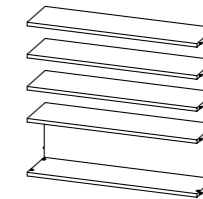

80463 5 Shelves

W: 120 x D: 33.8 cm
W: 47.2 x D: 13.3"
Colours: 49 - ak

COLOURS

03 Silver grey steel

08 Light maple

33 Classic cherry

49 White

61 Black woodgrain

ak Oak structure

ff Oak anthracite

uu White high gloss

Measurements indicated as width x depth x height