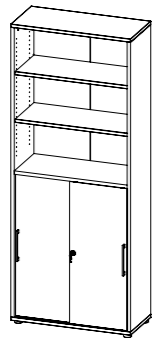

5 x 15 x 64 cm
2 x 5.9 x 25.2"
Colour: 03

BOOKCASES AND SHELVES

80429 Bookcase

47.2 x 40.1 x 221.7 cm
18.6 x 15.8 x 87.3"
Colours: 49

80421 Bookcase

89.2 x 40.1 x 221.7 cm
35.1 x 15.8 x 87.3"
Colours: 08 - 49 - 61 - ak - ff

80420 Bookcase

89.2 x 40.1 x 186 cm
35.1 x 15.8 x 73.2"
Colours: 49 - 61 - ak - ff

80423 Bookcase

89.2 x 40.1 x 113.4 cm
35.1 x 15.8 x 44.6"
Colours: 08 - 49 - 61 - ak - ff

80483 Bookcase with sliding

doors and lock
89.2 x 40.1 x 113.4 cm
35.1 x 15.8 x 44.6"
Colour: 49/ak

80482 Bookcase

89.2 x 40.1 x 221.7 cm
35.1 x 15.8 x 87.3"
Colour: 49/ak

80331 Bookcase

60.1 x 40.1 x 113.5 cm
23.7 x 15.8 x 44.7"
Colours: 49/49 - ak/ak

80468 2 Shelves

for 80420, 80421, 80423
37 x 84.1 x 2.5 cm
14.6 x 33.1 x 1"
Colour: 49

FRONTS AND HANDLES

80425 2 Drawers and 2 Doors

for 80420, 80421, 80423
83.7 x 36.5 x 105.4 cm
33 x 14.4 x 41.5"
Colours: 08 - 49 - 61 - ak - uu

80426 4 Drawers

for 80420, 80421, 80423
83.7 x 36.5 x 105.4 cm
33 x 14.4 x 41.5"
Colours: 49 - 61 - ak - ff