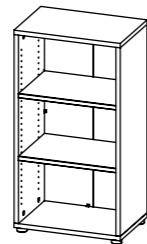

5 x 15 x 64 cm
2 x 5.9 x 25.2"
Colour: 03

BOOKCASES AND SHELVES

80429 Bookcase

47.2 x 40.1 x 221.7 cm
18.6 x 15.8 x 87.3"
Colours: 49

80421 Bookcase

89.2 x 40.1 x 221.7 cm
35.1 x 15.8 x 87.3"
Colours: 08 - 49 - 61 - ak - ff

80420 Bookcase

89.2 x 40.1 x 186 cm
35.1 x 15.8 x 73.2"
Colours: 49 - 61 - ak - ff

80423 Bookcase

89.2 x 40.1 x 113.4 cm
35.1 x 15.8 x 44.6"
Colours: 08 - 49 - 61 - ak - ff

80483 Bookcase with sliding

doors and lock
89.2 x 40.1 x 113.4 cm
35.1 x 15.8 x 44.6"
Colour: 49/ak

80482 Bookcase

89.2 x 40.1 x 221.7 cm
35.1 x 15.8 x 87.3"
Colour: 49/ak

80331 Bookcase

60.1 x 40.1 x 113.5 cm
23.7 x 15.8 x 44.7"
Colours: 49/49 - ak/ak

80468 2 Shelves

for 80420, 80421, 80423
37 x 84.1 x 2.5 cm
14.6 x 33.1 x 1"
Colour: 49

FRONTS AND HANDLES

80425 2 Drawers and 2 Doors

for 80420, 80421, 80423
83.7 x 36.5 x 105.4 cm
33 x 14.4 x 41.5"
Colours: 08 - 49 - 61 - ak - uu

80426 4 Drawers

for 80420, 80421, 80423
83.7 x 36.5 x 105.4 cm
33 x 14.4 x 41.5"
Colours: 49 - 61 - ak - ff