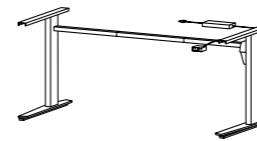

DESK TOPS AND LEGS

80402 Desk top

for 80437, 80438, 80448
150.1 x 80.1 x 75 cm
59.1 x 31.5 x 29.6"
Colours: 08 - 49 - 61 - ak - ff

80403 Desk top

for 80437, 80438
120.1 x 80.1 x 75 cm
47.3 x 31.5 x 29.5"
Colours: 08 - 49 - 61 - ak - ff

80474 Desk top

for 80448
180 x 90 x 68.5 cm
70.9 x 35.4 x 27"
Colours: 33 - 49

80458 Corner desk top

with supporting leg (80439)
for 80402, 80403
80.1 x 80.1 x 73.5 cm
31.5 x 31.5 x 28.9"
Colours (desk top): 08 - 49 - 61 - ak - ff
Colours (legs): 03 - 49

80496 Desk top

for 80437, 80438, 80448
180.1 x 80.1 x 75.2 cm
70.9 x 31.5 x 29.6"
Colour: 49

80437 2 End legs

for 80402, 80403, 80410
5 x 68 x 72 cm
2 x 26.8 x 28.3"
Colours: 03 - 49

80448 Height adjustable legs